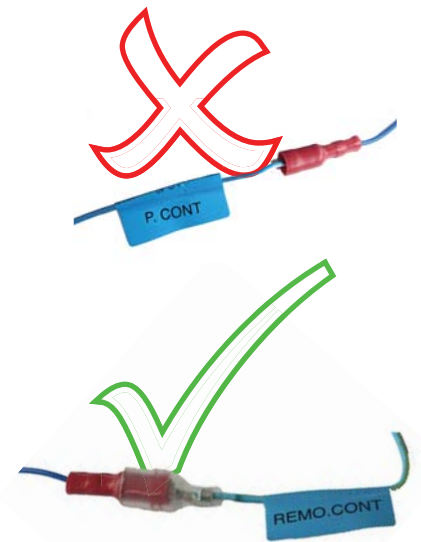

KENWOOD

Steering Wheel Remote Control Adaptor

CAW-VW1121

VW Golf IV -> 2005

VW Bora -> 2005

VW Passat 2001 -> 2005

VW Cordoba 2006 -> 2008

Seat Ibiza 2006 -> 2008

Check for latest updates on:
www.kenwood.eu

1

2

3

4

OR

5

| Vehicle Function | Click |
|------------------|--------|
| Vol + | Vol + |
| Vol - | Vol - |
| Seek + | Seek + |
| Seek - | Seek - |
| Pre + | Pre + |
| Pre - | Pre - |
| Mute | Mute |
| Source | Source |

*Functions Given are a general guide, exact functionality may vary with Kenwood Model/Vehicle