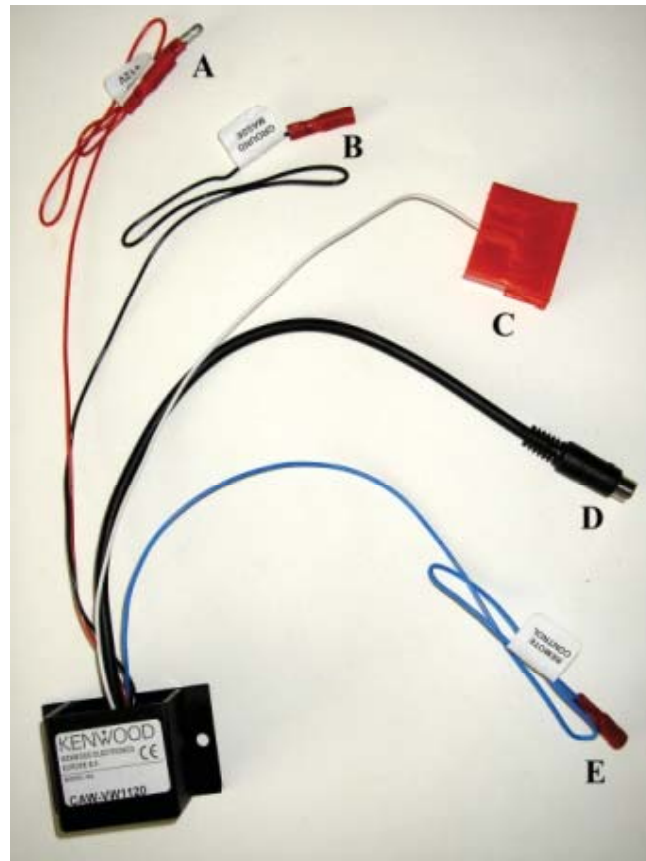

KENWOOD

Steering Wheel Remote Control Adaptor

CAW-VW1121

VW Golf IV -> 2005

VW Bora -> 2005

VW Passat 2001 -> 2005

VW Cordoba 2006 -> 2008

Seat Ibiza 2006 -> 2008

Check for latest updates on:
www.kenwood.eu

1

2

3

4

OR

5

| Vehicle Function | Click |
|------------------|--------|
| Vol + | Vol + |
| Vol - | Vol - |
| Seek + | Seek + |
| Seek - | Seek - |
| Pre + | Pre + |
| Pre - | Pre - |
| Mute | Mute |
| Source | Source |

*Functions Given are a general guide, exact functionality may vary with Kenwood Model/Vehicle