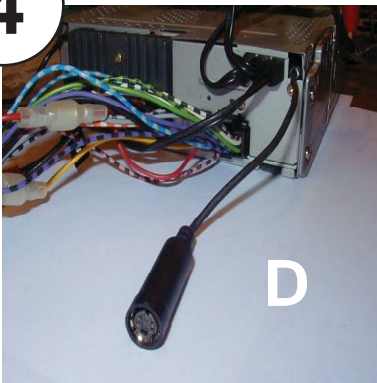

KENWOOD

Steering Wheel Remote Control Adaptor

CAW-VW1121

VW Golf IV -> 2005

VW Bora -> 2005

VW Passat 2001 -> 2005

VW Cordoba 2006 -> 2008

Seat Ibiza 2006 -> 2008

Check for latest updates on:
www.kenwood.eu

1

2

3

4

OR

5

| Vehicle Function | Click |
|------------------|--------|
| Vol + | Vol + |
| Vol - | Vol - |
| Seek + | Seek + |
| Seek - | Seek - |
| Pre + | Pre + |
| Pre - | Pre - |
| Mute | Mute |
| Source | Source |