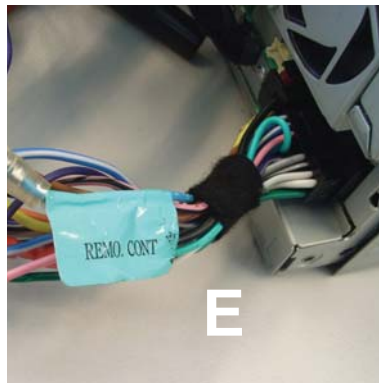

KENWOOD

Steering Wheel Remote Control Adaptor

CAW-VW1121

VW Golf IV -> 2005

VW Bora -> 2005

VW Passat 2001 -> 2005

VW Cordoba 2006 -> 2008

Seat Ibiza 2006 -> 2008

Check for latest updates on:
www.kenwood.eu

1

2

3

4

OR

5

| Vehicle Function | Click |
|------------------|--------|
| Vol + | Vol + |
| Vol - | Vol - |
| Seek + | Seek + |
| Seek - | Seek - |
| Pre + | Pre + |
| Pre - | Pre - |
| Mute | Mute |
| Source | Source |