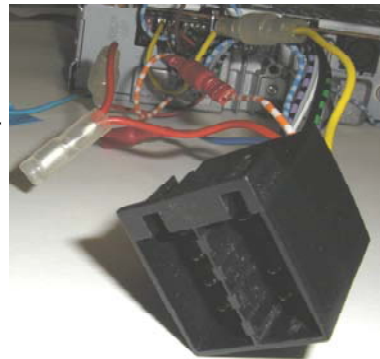

KENWOOD

Steering Wheel Remote Control Adaptor

CAW-VW1121

VW Golf IV -> 2005

VW Bora -> 2005

VW Passat 2001 -> 2005

VW Cordoba 2006 -> 2008

Seat Ibiza 2006 -> 2008

Check for latest updates on:
www.kenwood.eu

1

2

3

4

OR

5

| Vehicle Function | Click |
|------------------|--------|
| Vol + | Vol + |
| Vol - | Vol - |
| Seek + | Seek + |
| Seek - | Seek - |
| Pre + | Pre + |
| Pre - | Pre - |
| Mute | Mute |
| Source | Source |