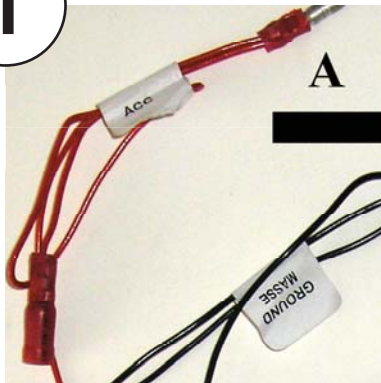

KENWOOD

Steering Wheel Remote Control Adaptor

CAW-VW1121

VW Golf IV -> 2005

VW Bora -> 2005

VW Passat 2001 -> 2005

VW Cordoba 2006 -> 2008

Seat Ibiza 2006 -> 2008

Check for latest updates on:
www.kenwood.eu

1

2

3

4

OR

5

| Vehicle Function | Click |
|------------------|--------|
| Vol + | Vol + |
| Vol - | Vol - |
| Seek + | Seek + |
| Seek - | Seek - |
| Pre + | Pre + |
| Pre - | Pre - |
| Mute | Mute |
| Source | Source |