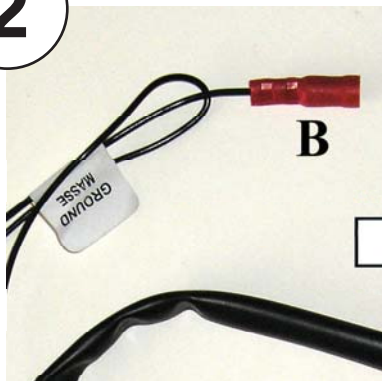

KENWOOD

Steering Wheel Remote Control Adaptor

CAW-VW1121

VW Golf IV -> 2005

VW Bora -> 2005

VW Passat 2001 -> 2005

VW Cordoba 2006 -> 2008

Seat Ibiza 2006 -> 2008

Check for latest updates on:
www.kenwood.eu

1

2

3

4

OR

5

| Vehicle Function | Click |
|------------------|--------|
| Vol + | Vol + |
| Vol - | Vol - |
| Seek + | Seek + |
| Seek - | Seek - |
| Pre + | Pre + |
| Pre - | Pre - |
| Mute | Mute |
| Source | Source |