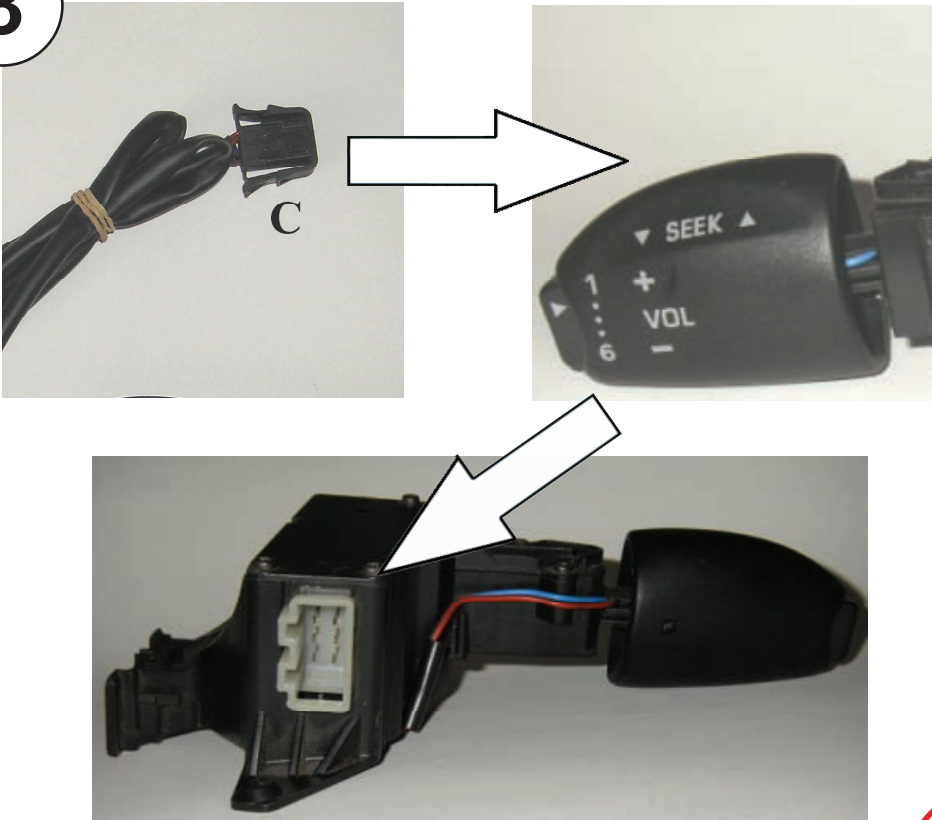

## Steering Wheel Remote Control Adaptor

### **CAW-VW1050**

Ford Galaxy >07/2000 (Connect to stalk control directly)

Seat Alhambra >2000

VW Sharon >2000

Check for latest updates on:  
[www.kenwood.eu](http://www.kenwood.eu)

1

2

**3**

**4**

OR

**5**

Vehicle Function	Click
Vol ▲	Vol +
Vol ▼	Vol -
Seek ▲	Seek +
Seek ▼	Seek -
1 ...6	Preset +

\*Functions Given are a general guide, exact functionality may vary with Kenwood Model/Vehicle