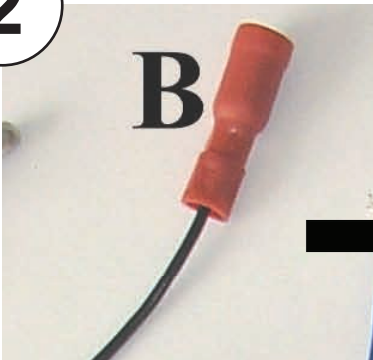

### **CAW-VW1050**

Ford Galaxy >07/2000 (Connect to stalk control directly)

Seat Alhambra >2000

VW Sharon >2000

Check for latest updates on:  
[www.kenwood.eu](http://www.kenwood.eu)

1

2

**3**

**4**

OR

**5**

Vehicle Function	Click
Vol ▲	Vol +
Vol ▼	Vol -
Seek ▲	Seek +
Seek ▼	Seek -
1 ...6	Preset +

\*Functions Given are a general guide, exact functionality may vary with Kenwood Model/Vehicle