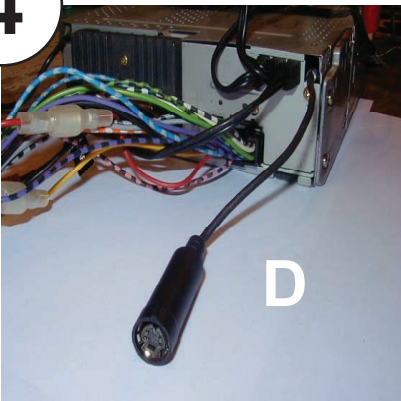

## Steering Wheel Remote Control Adaptor

### **CAW-VW1050**

Ford Galaxy >07/2000 (Connect to stalk control directly)

Seat Alhambra >2000

VW Sharon >2000

Check for latest updates on:  
[www.kenwood.eu](http://www.kenwood.eu)

1

2

**3**

**4**

OR

**5**

Vehicle Function	Click
Vol ▲	Vol +
Vol ▼	Vol -
Seek ▲	Seek +
Seek ▼	Seek -
1 ...6	Preset +

\*Functions Given are a general guide, exact functionality may vary with Kenwood Model/Vehicle