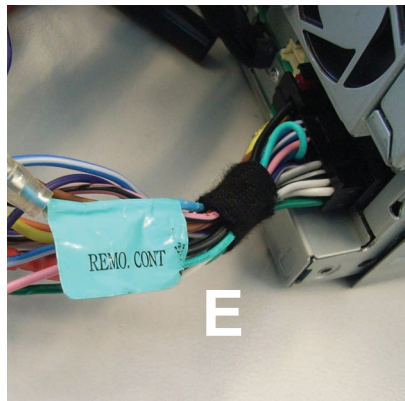

## Steering Wheel Remote Control Adaptor

### **CAW-VW1050**

Ford Galaxy >07/2000 (Connect to stalk control directly)

Seat Alhambra >2000

VW Sharon >2000

Check for latest updates on:  
[www.kenwood.eu](http://www.kenwood.eu)

1

2

**3**

**4**

OR

**5**

Vehicle Function	Click
Vol ▲	Vol +
Vol ▼	Vol -
Seek ▲	Seek +
Seek ▼	Seek -
1 ...6	Preset +

\*Functions Given are a general guide, exact functionality may vary with Kenwood Model/Vehicle