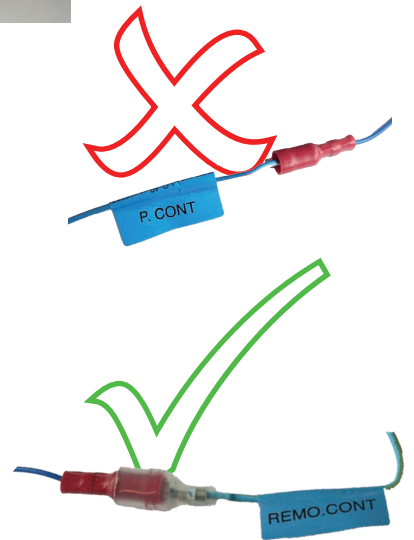

## Steering Wheel Remote Control Adaptor

### **CAW-VW1050**

Ford Galaxy >07/2000 (Connect to stalk control directly)

Seat Alhambra >2000

VW Sharon >2000

Check for latest updates on:  
[www.kenwood.eu](http://www.kenwood.eu)

1

2

**3**

**4**

OR

**5**

Vehicle Function	Click
Vol ▲	Vol +
Vol ▼	Vol -
Seek ▲	Seek +
Seek ▼	Seek -
1 ...6	Preset +

\*Functions Given are a general guide, exact functionality may vary with Kenwood Model/Vehicle