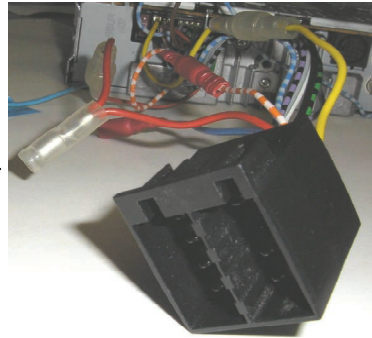

## Steering Wheel Remote Control Adaptor

### **CAW-VW1050**

Ford Galaxy >07/2000 (Connect to stalk control directly)

Seat Alhambra >2000

VW Sharon >2000

Check for latest updates on:  
[www.kenwood.eu](http://www.kenwood.eu)

1

2

**3**

**4**

OR

**5**

Vehicle Function	Click
Vol ▲	Vol +
Vol ▼	Vol -
Seek ▲	Seek +
Seek ▼	Seek -
1 ...6	Preset +

\*Functions Given are a general guide, exact functionality may vary with Kenwood Model/Vehicle