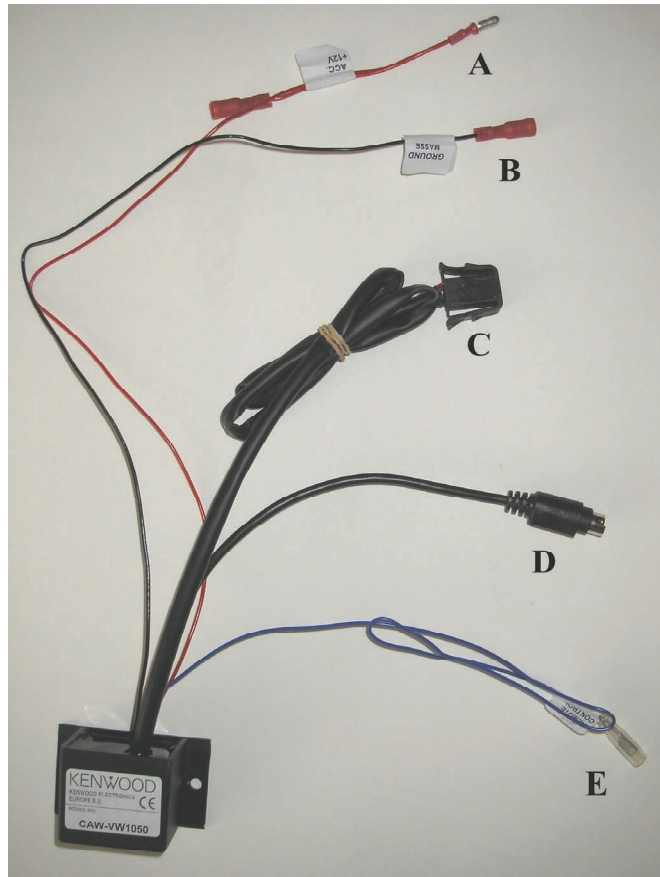

## Steering Wheel Remote Control Adaptor

### **CAW-VW1050**

Ford Galaxy >07/2000 (Connect to stalk control directly)

Seat Alhambra >2000

VW Sharon >2000

Check for latest updates on:  
[www.kenwood.eu](http://www.kenwood.eu)

1

2

**3**

**4**

OR

**5**

Vehicle Function	Click
Vol ▲	Vol +
Vol ▼	Vol -
Seek ▲	Seek +
Seek ▼	Seek -
1 ...6	Preset +

\*Functions Given are a general guide, exact functionality may vary with Kenwood Model/Vehicle