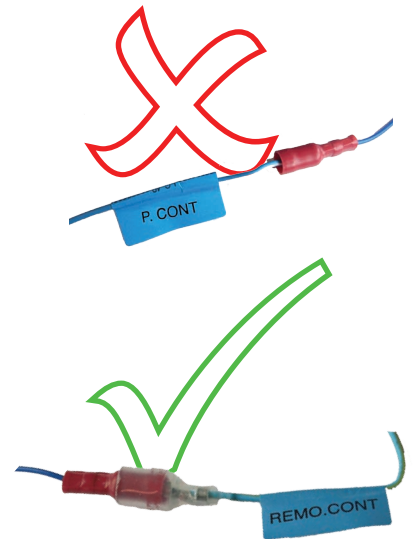

KENWOOD

Steering Wheel Remote Control Adaptor

CAW-CP7150

Citroen Synergie I 10/95-10/96

Citroen Evasion 10/95-10/96

Fiat Ulysse 10/95-10/96

Peugeot 406 02/96-09/99 (Saloon / Estate)

Peugeot 406 05/97-09/99 (All, Except 3.0 V6 SE)

Peugeot 806 10/95-10/96

Check for latest updates on:
www.kenwood.eu

1

OR

2

3

Set Mode for required vehicle using Orange & Yellow Jumper leads (See Below)

Vehicle	Yellow Jumper	Orange Jumper
406/806	Open	Open
Synergie/Evaison	Open	Connected
Ulysse	Connected	Open

NOTE: If Mode settings are changed once connected to the vehicle, Harness A must be disconnected and re-connected before the settings will take effect.

6

Vehicle Function	Click
+	Vol +
-	Vol -
MUTE / CHANGE	Mute
MODE	Source/On
▶▶	Seek+
◀◀	Seek-
Memo ▶▶	Presret +
Memo ◀◀	Preset -

*Functions Given are a general guide, exact functionality may vary with Kenwood Model/Vehicle