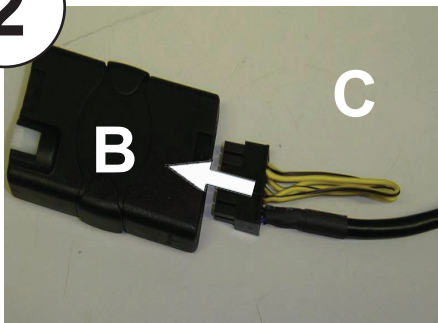

Peugeot 806 10/95-10/96

Check for latest updates on:
www.kenwood.eu

1

OR

2

3

Set Mode for required vehicle using Orange & Yellow Jumper leads (See Below)

Vehicle	Yellow Jumper	Orange Jumper
406/806	Open	Open
Synergie/Evaison	Open	Connected
Ulysse	Connected	Open

NOTE: If Mode settings are changed once connected to the vehicle, Harness A must be disconnected and re-connected before the settings will take effect.

6

Vehicle Function	Click
+	Vol +
-	Vol -
MUTE / CHANGE	Mute
MODE	Source/On
▶▶	Seek+
◀◀	Seek-
Memo ▶▶	Presret +
Memo ◀◀	Preset -