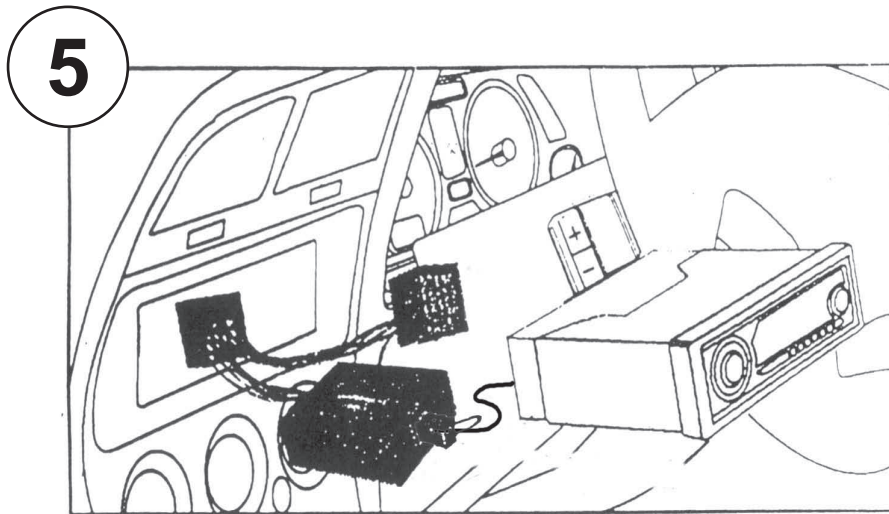

6

Vehicle Function	Click
+	Vol +
-	Vol -
MUTE / CHANGE	Mute
MODE	Source/On
▶▶	Seek+
◀◀	Seek-
Memo ▶▶	Presret +
Memo ◀◀	Preset -

*Functions Given are a general guide, exact functionality may vary with Kenwood Model/Vehicle