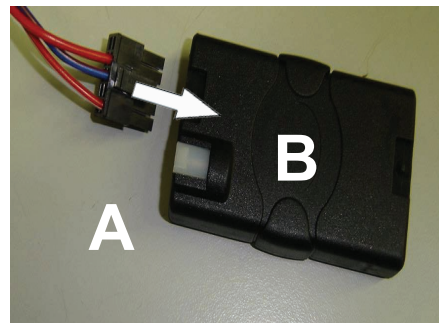

Peugeot 806 10/95-10/96

Check for latest updates on:
www.kenwood.eu

1

OR

2

3

Set Mode for required vehicle using Orange & Yellow Jumper leads (See Below)

Vehicle	Yellow Jumper	Orange Jumper
406/806	Open	Open
Synergie/Evaison	Open	Connected
Ulysse	Connected	Open

NOTE: If Mode settings are changed once connected to the vehicle, Harness A must be disconnected and re-connected before the settings will take effect.

6

Vehicle Function	Click
+	Vol +
-	Vol -
MUTE / CHANGE	Mute
MODE	Source/On
▶▶	Seek+
◀◀	Seek-
Memo ▶▶	Presret +
Memo ◀◀	Preset -