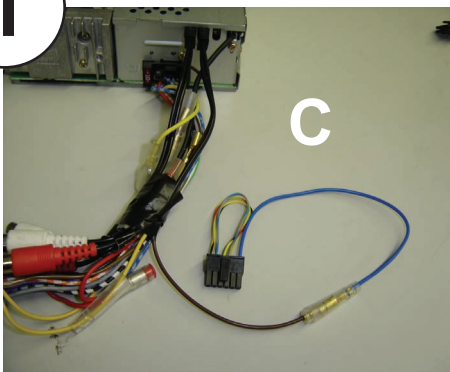

KENWOOD

Steering Wheel Remote Control Adaptor

CAW-CP7150

Citroen Synergie I 10/95-10/96

Citroen Evasion 10/95-10/96

Fiat Ulysse 10/95-10/96

Peugeot 406 02/96-09/99 (Saloon / Estate)

Peugeot 406 05/97-09/99 (All, Except 3.0 V6 SE)

Peugeot 806 10/95-10/96

Check for latest updates on:
www.kenwood.eu

1

OR

2

3

Set Mode for required vehicle using Orange & Yellow Jumper leads (See Below)

Vehicle	Yellow Jumper	Orange Jumper
406/806	Open	Open
Synergie/Evaison	Open	Connected
Ulysse	Connected	Open

NOTE: If Mode settings are changed once connected to the vehicle, Harness A must be disconnected and re-connected before the settings will take effect.

6

Vehicle Function	Click
+	Vol +
-	Vol -
MUTE / CHANGE	Mute
MODE	Source/On
▶▶	Seek+
◀◀	Seek-
Memo ▶▶	Presret +
Memo ◀◀	Preset -