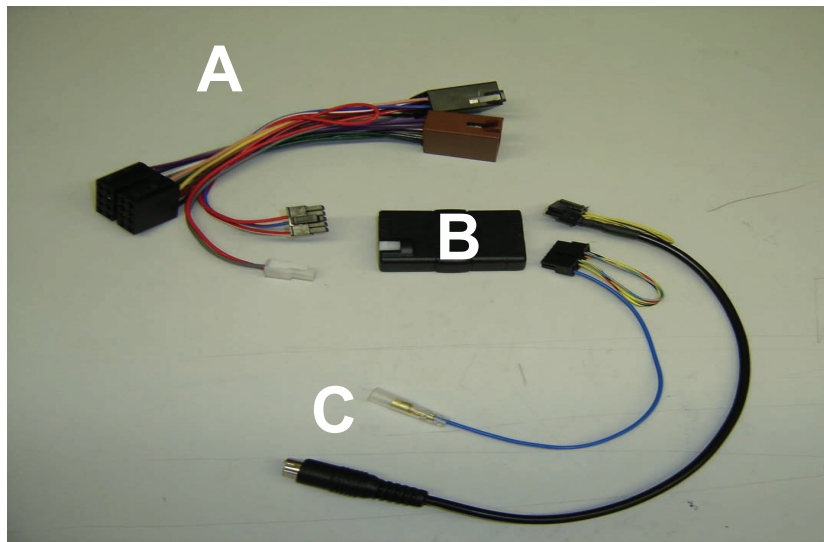

KENWOOD

Steering Wheel Remote Control Adaptor

CAW-CP7150

Citroen Synergie I 10/95-10/96

Citroen Evasion 10/95-10/96

Fiat Ulysse 10/95-10/96

Peugeot 406 02/96-09/99 (Saloon / Estate)

Peugeot 406 05/97-09/99 (All, Except 3.0 V6 SE)

Peugeot 806 10/95-10/96

Check for latest updates on:
www.kenwood.eu

1

OR

2

3

Set Mode for required vehicle using Orange & Yellow Jumper leads (See Below)

Vehicle	Yellow Jumper	Orange Jumper
406/806	Open	Open
Synergie/Evaison	Open	Connected
Ulysse	Connected	Open

NOTE: If Mode settings are changed once connected to the vehicle, Harness A must be disconnected and re-connected before the settings will take effect.

6

Vehicle Function	Click
+	Vol +
-	Vol -
MUTE / CHANGE	Mute
MODE	Source/On
▶▶	Seek+
◀◀	Seek-
Memo ▶▶	Presret +
Memo ◀◀	Preset -