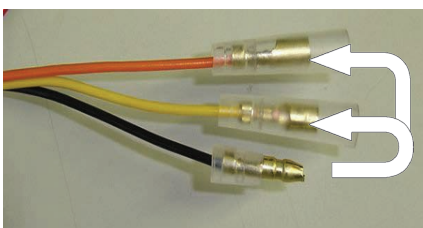

Peugeot 806 10/95-10/96

Check for latest updates on:
www.kenwood.eu

1

OR

2

3

Set Mode for required vehicle using Orange & Yellow Jumper leads (See Below)

Vehicle	Yellow Jumper	Orange Jumper
406/806	Open	Open
Synergie/Evaison	Open	Connected
Ulysse	Connected	Open

NOTE: If Mode settings are changed once connected to the vehicle, Harness A must be disconnected and re-connected before the settings will take effect.

6

Vehicle Function	Click
+	Vol +
-	Vol -
MUTE / CHANGE	Mute
MODE	Source/On
▶▶	Seek+
◀◀	Seek-
Memo ▶▶	Presret +
Memo ◀◀	Preset -