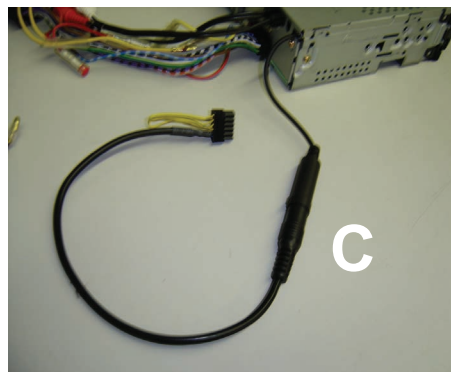

KENWOOD

Steering Wheel Remote Control Adaptor

CAW-CP7150

Citroen Synergie I 10/95-10/96

Citroen Evasion 10/95-10/96

Fiat Ulysse 10/95-10/96

Peugeot 406 02/96-09/99 (Saloon / Estate)

Peugeot 406 05/97-09/99 (All, Except 3.0 V6 SE)

Peugeot 806 10/95-10/96

Check for latest updates on:
www.kenwood.eu

1

OR

2

3

Set Mode for required vehicle using Orange & Yellow Jumper leads (See Below)

Vehicle	Yellow Jumper	Orange Jumper
406/806	Open	Open
Synergie/Evaison	Open	Connected
Ulysse	Connected	Open

NOTE: If Mode settings are changed once connected to the vehicle, Harness A must be disconnected and re-connected before the settings will take effect.

6

Vehicle Function	Click
+	Vol +
-	Vol -
MUTE / CHANGE	Mute
MODE	Source/On
▶▶	Seek+
◀◀	Seek-
Memo ▶▶	Presret +
Memo ◀◀	Preset -