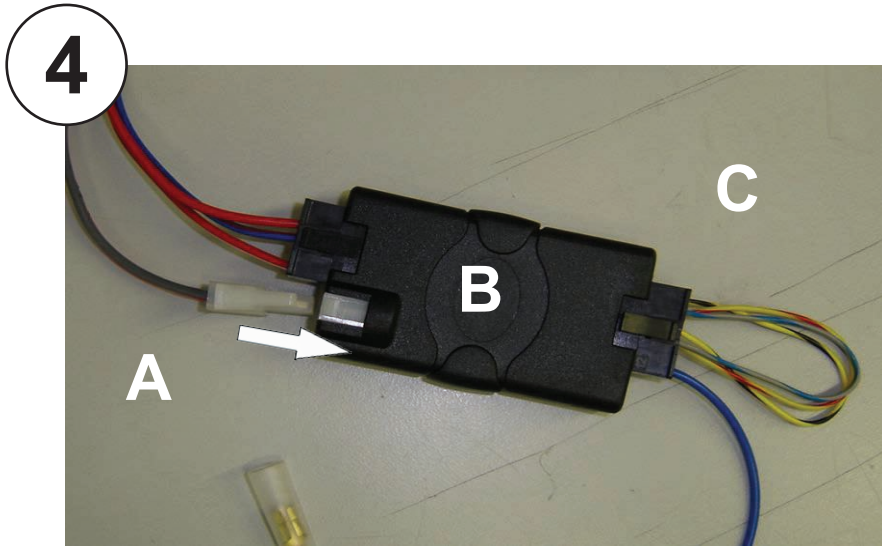

Peugeot 806 10/95-10/96

Check for latest updates on:
www.kenwood.eu

1

OR

2

3

Set Mode for required vehicle using Orange & Yellow Jumper leads (See Below)

Vehicle	Yellow Jumper	Orange Jumper
406/806	Open	Open
Synergie/Evaison	Open	Connected
Ulysse	Connected	Open

NOTE: If Mode settings are changed once connected to the vehicle, Harness A must be disconnected and re-connected before the settings will take effect.

6

Vehicle Function	Click
+	Vol +
-	Vol -
MUTE / CHANGE	Mute
MODE	Source/On
▶▶	Seek+
◀◀	Seek-
Memo ▶▶	Presret +
Memo ◀◀	Preset -