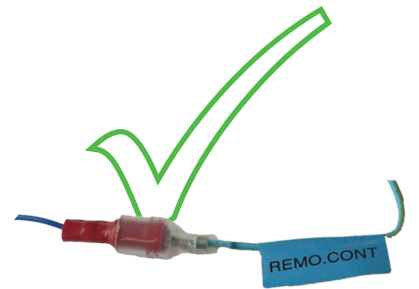

Peugeot Expert 07/96 >

Check for latest updates on:  
[www.kenwood.eu](http://www.kenwood.eu)

1

OR

2

Vehicle Function	Click
+	Vol +
-	Vol -
MUTE / CHANGE	Mute
MODE	Source/On
▶▶	Seek+
◀◀	Seek-
Memo ▶▶	Preset +
Memo ◀◀	Preset -

\*Functions Given are a general guide, exact functionality may vary with Kenwood Model/Vehicle