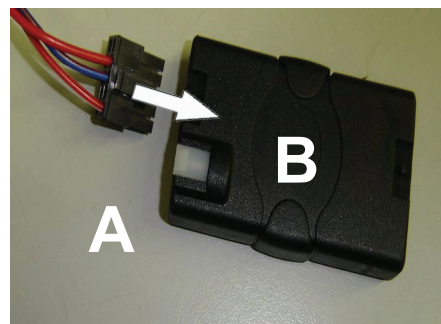

Peugeot Expert 07/96 >

Check for latest updates on:  
[www.kenwood.eu](http://www.kenwood.eu)

1

OR

2

Vehicle Function	Click
+	Vol +
-	Vol -
MUTE / CHANGE	Mute
MODE	Source/On
▶▶	Seek+
◀◀	Seek-
Memo ▶▶	Preset +
Memo ◀◀	Preset -