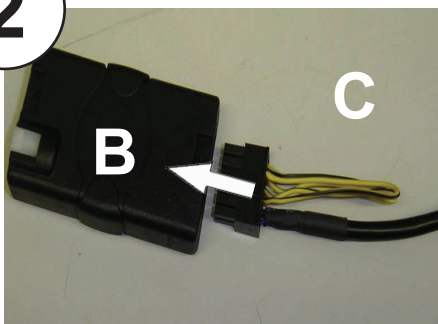

Peugeot Expert 07/96 >

Check for latest updates on:  
[www.kenwood.eu](http://www.kenwood.eu)

1

OR

2

Vehicle Function	Click
+	Vol +
-	Vol -
MUTE / CHANGE	Mute
MODE	Source/On
▶▶	Seek+
◀◀	Seek-
Memo ▶▶	Preset +
Memo ◀◀	Preset -