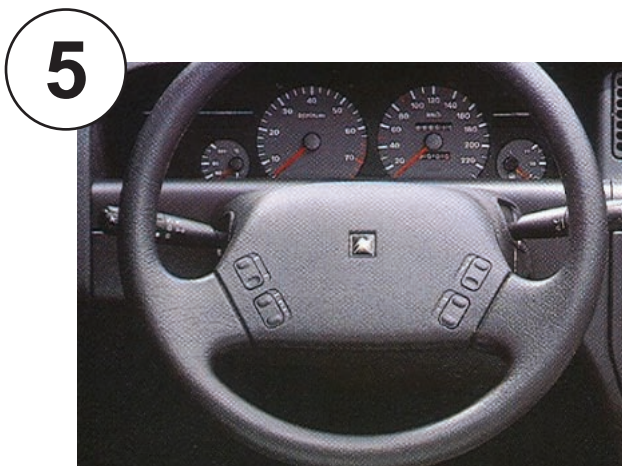

Peugeot Expert 07/96 >

Check for latest updates on:  
[www.kenwood.eu](http://www.kenwood.eu)

1

OR

2

Vehicle Function	Click
+	Vol +
-	Vol -
MUTE / CHANGE	Mute
MODE	Source/On
▶▶	Seek+
◀◀	Seek-
Memo ▶▶	Preset +
Memo ◀◀	Preset -