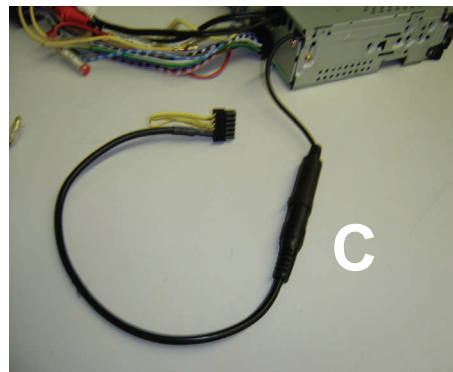

Peugeot Expert 07/96 >

Check for latest updates on:  
[www.kenwood.eu](http://www.kenwood.eu)

1

OR

2

Vehicle Function	Click
+	Vol +
-	Vol -
MUTE / CHANGE	Mute
MODE	Source/On
▶▶	Seek+
◀◀	Seek-
Memo ▶▶	Preset +
Memo ◀◀	Preset -