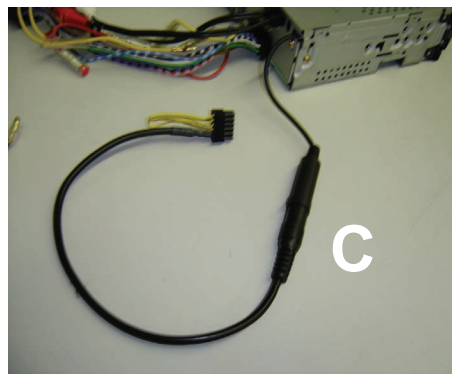

KENWOOD

Steering Wheel Remote Control Adaptor

CAW-FT7290

Fiat Punto (MkIIb) 03/03>

Fiat Croma 08/05 >

Fiat Multipla 03/00-08/06

Check for latest updates on:
www.kenwood.eu

1

OR

2

Vehicle Function	Click	Hold
▶▶	Seek+	Preset+
◀◀	Seek-	Preset-
+	Vol+	-
-	Vol-	-
Mode	Source	-
Mute	Mute	-

*Functions Given are a general guide, exact functionality may vary with Kenwood Model/Vehicle