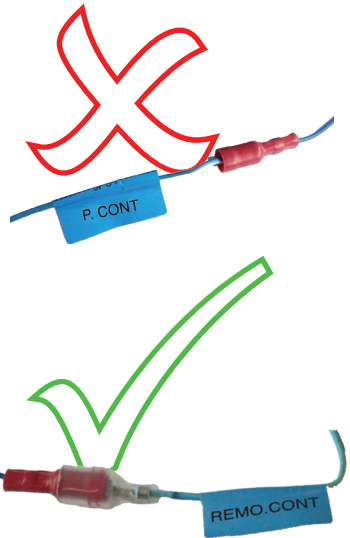

KENWOOD

Steering Wheel Remote Control Adaptor

CAW-FT7290

Fiat Punto (MkIIb) 03/03>

Fiat Croma 08/05 >

Fiat Multipla 03/00-08/06

Check for latest updates on:
www.kenwood.eu

1

OR

2

Vehicle Function	Click	Hold
▶▶	Seek+	Preset+
◀◀	Seek-	Preset-
+	Vol+	-
-	Vol-	-
Mode	Source	-
Mute	Mute	-

*Functions Given are a general guide, exact functionality may vary with Kenwood Model/Vehicle