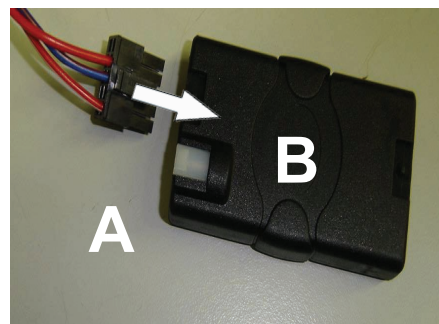

KENWOOD

Steering Wheel Remote Control Adaptor

CAW-FT7290

Fiat Punto (MkIIb) 03/03>

Fiat Croma 08/05 >

Fiat Multipla 03/00-08/06

Check for latest updates on:
www.kenwood.eu

1

OR

2

Vehicle Function	Click	Hold
▶▶	Seek+	Preset+
◀◀	Seek-	Preset-
+	Vol+	-
-	Vol-	-
Mode	Source	-
Mute	Mute	-

*Functions Given are a general guide, exact functionality may vary with Kenwood Model/Vehicle