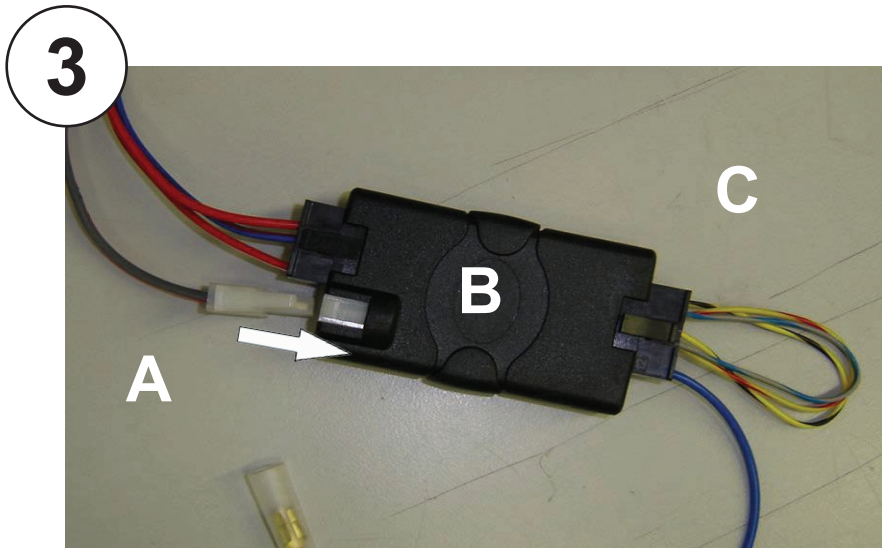

KENWOOD

Steering Wheel Remote Control Adaptor

CAW-FT7290

Fiat Punto (MkIIb) 03/03>

Fiat Croma 08/05 >

Fiat Multipla 03/00-08/06

Check for latest updates on:
www.kenwood.eu

1

OR

2

Vehicle Function	Click	Hold
▶▶	Seek+	Preset+
◀◀	Seek-	Preset-
+	Vol+	-
-	Vol-	-
Mode	Source	-
Mute	Mute	-

*Functions Given are a general guide, exact functionality may vary with Kenwood Model/Vehicle