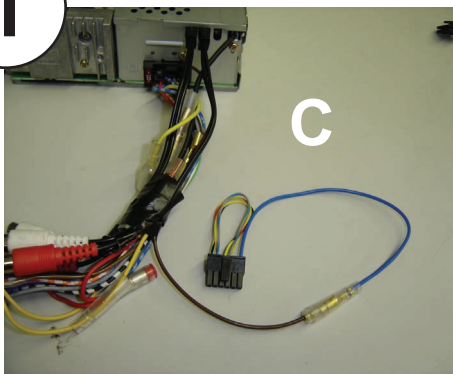

KENWOOD

Steering Wheel Remote Control Adaptor

CAW-FT7290

Fiat Punto (MkIIb) 03/03>

Fiat Croma 08/05 >

Fiat Multipla 03/00-08/06

Check for latest updates on:
www.kenwood.eu

1

OR

2

Vehicle Function	Click	Hold
▶▶	Seek+	Preset+
◀◀	Seek-	Preset-
+	Vol+	-
-	Vol-	-
Mode	Source	-
Mute	Mute	-

*Functions Given are a general guide, exact functionality may vary with Kenwood Model/Vehicle