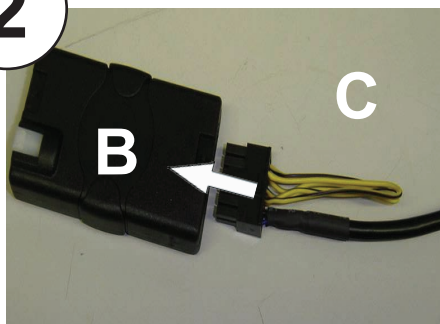

KENWOOD

Steering Wheel Remote Control Adaptor

CAW-FT7290

Fiat Punto (MkIIb) 03/03>

Fiat Croma 08/05 >

Fiat Multipla 03/00-08/06

Check for latest updates on:
www.kenwood.eu

1

OR

2

Vehicle Function	Click	Hold
▶▶	Seek+	Preset+
◀◀	Seek-	Preset-
+	Vol+	-
-	Vol-	-
Mode	Source	-
Mute	Mute	-

*Functions Given are a general guide, exact functionality may vary with Kenwood Model/Vehicle