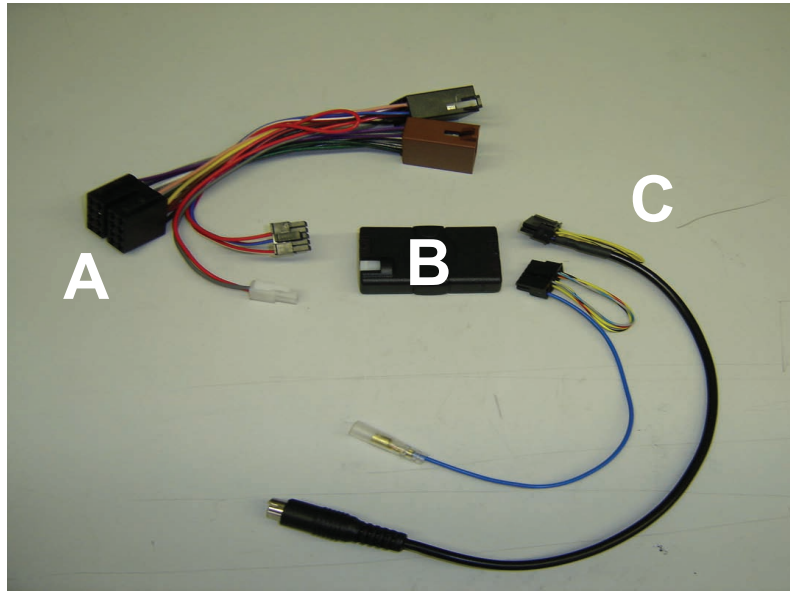

KENWOOD

Steering Wheel Remote Control Adaptor

CAW-FT7290

Fiat Punto (MkIIb) 03/03>

Fiat Croma 08/05 >

Fiat Multipla 03/00-08/06

Check for latest updates on:
www.kenwood.eu

1

OR

2

Vehicle Function	Click	Hold
▶▶	Seek+	Preset+
◀◀	Seek-	Preset-
+	Vol+	-
-	Vol-	-
Mode	Source	-
Mute	Mute	-

*Functions Given are a general guide, exact functionality may vary with Kenwood Model/Vehicle