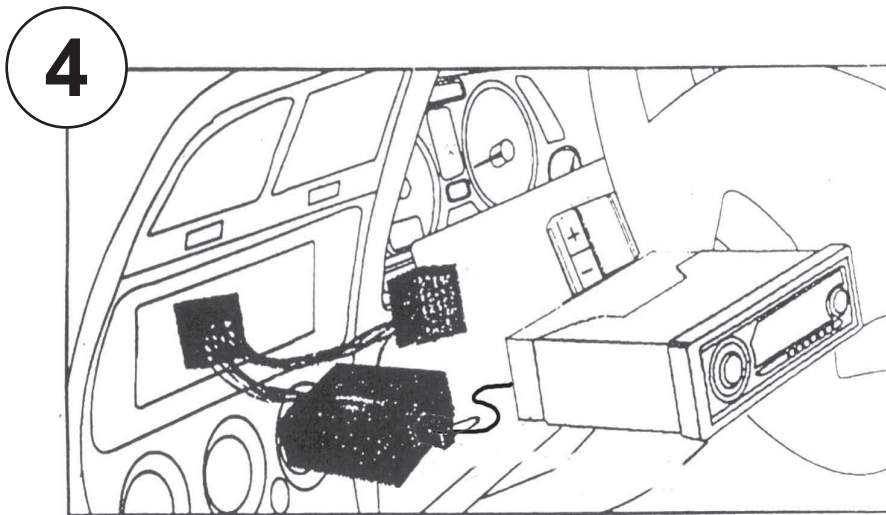

Vehicle Function	Click	Hold
▶▶	Seek+	Preset+
◀◀	Seek-	Preset-
+	Vol+	-
-	Vol-	-
Mode	Source	-
Mute	Mute	-

*Functions Given are a general guide, exact functionality may vary with Kenwood Model/Vehicle