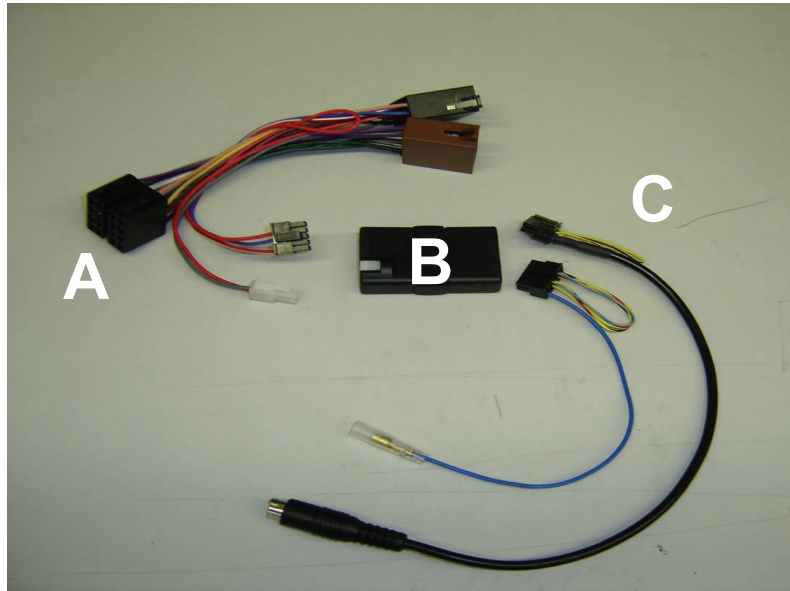

KENWOOD

Steering Wheel Remote Control Adaptor

CAW-MI7370

BMW Mini 08/01-09/06

(2-spoke steering wheel with 17 way connector)

Check for latest updates on:
www.kenwood.eu

1

OR

2

Vehicle Function	Click
▲	Seek +
▼	Seek -
+	Vol +
-	Vol -
Source	Mute
Mute	Mute

*Functions Given are a general guide, exact functionality may vary with Kenwood Model/Vehicle