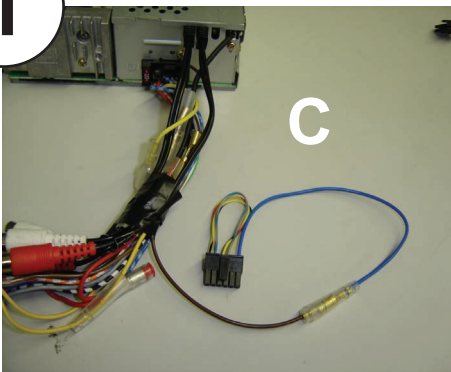

KENWOOD

Steering Wheel Remote Control Adaptor

CAW-MI7370

BMW Mini 08/01-09/06

(2-spoke steering wheel with 17 way connector)

Check for latest updates on:
www.kenwood.eu

1

OR

2

Vehicle Function	Click
▲	Seek +
▼	Seek -
+	Vol +
-	Vol -
Source	Mute
Mute	Mute

*Functions Given are a general guide, exact functionality may vary with Kenwood Model/Vehicle