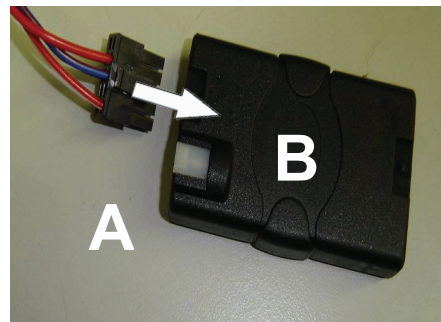

KENWOOD

Steering Wheel Remote Control Adaptor

CAW-MI7370

BMW Mini 08/01-09/06

(2-spoke steering wheel with 17 way connector)

Check for latest updates on:
www.kenwood.eu

1

OR

2

Vehicle Function	Click
▲	Seek +
▼	Seek -
+	Vol +
-	Vol -
Source	Mute
Mute	Mute

*Functions Given are a general guide, exact functionality may vary with Kenwood Model/Vehicle