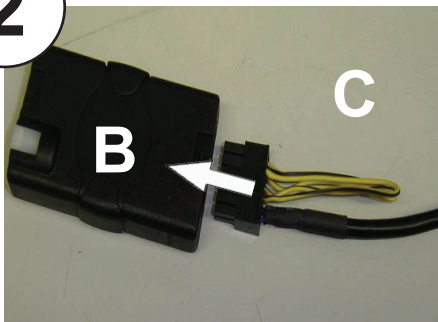

KENWOOD

Steering Wheel Remote Control Adaptor

CAW-MI7370

BMW Mini 08/01-09/06

(2-spoke steering wheel with 17 way connector)

Check for latest updates on:
www.kenwood.eu

1

OR

2

Vehicle Function	Click
▲	Seek +
▼	Seek -
+	Vol +
-	Vol -
Source	Mute
Mute	Mute

*Functions Given are a general guide, exact functionality may vary with Kenwood Model/Vehicle