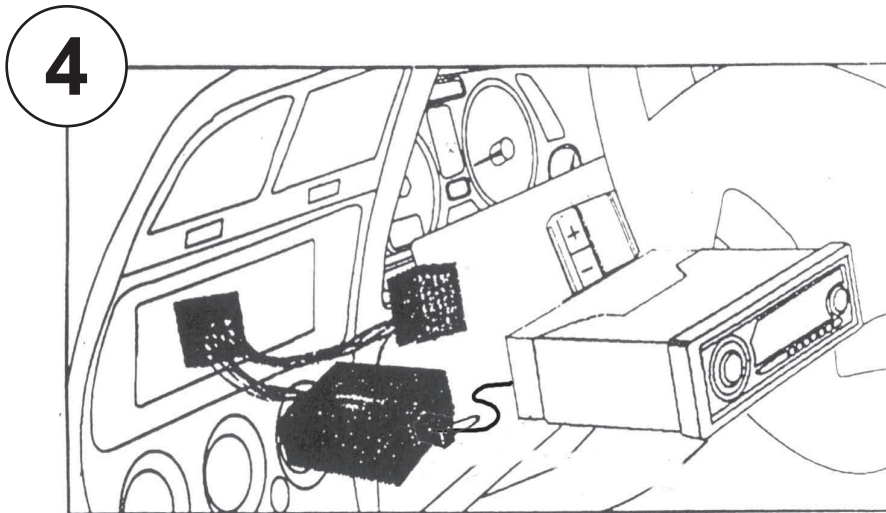

Vehicle Function	Click
▲	Seek +
▼	Seek -
+	Vol +
-	Vol -
Source	Mute
Mute	Mute

*Functions Given are a general guide, exact functionality may vary with Kenwood Model/Vehicle