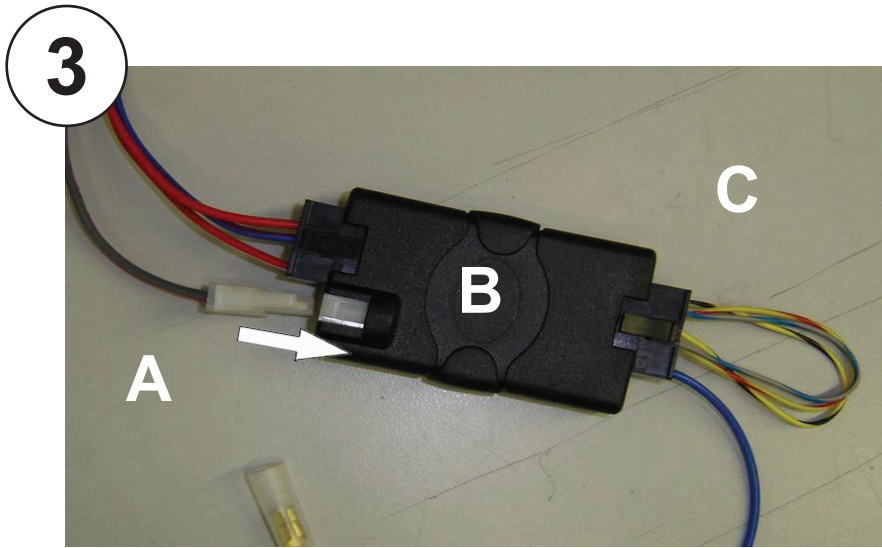

KENWOOD

Steering Wheel Remote Control Adaptor

CAW-MI7370

BMW Mini 08/01-09/06

(2-spoke steering wheel with 17 way connector)

Check for latest updates on:
www.kenwood.eu

1

OR

2

Vehicle Function	Click
▲	Seek +
▼	Seek -
+	Vol +
-	Vol -
Source	Mute
Mute	Mute

*Functions Given are a general guide, exact functionality may vary with Kenwood Model/Vehicle