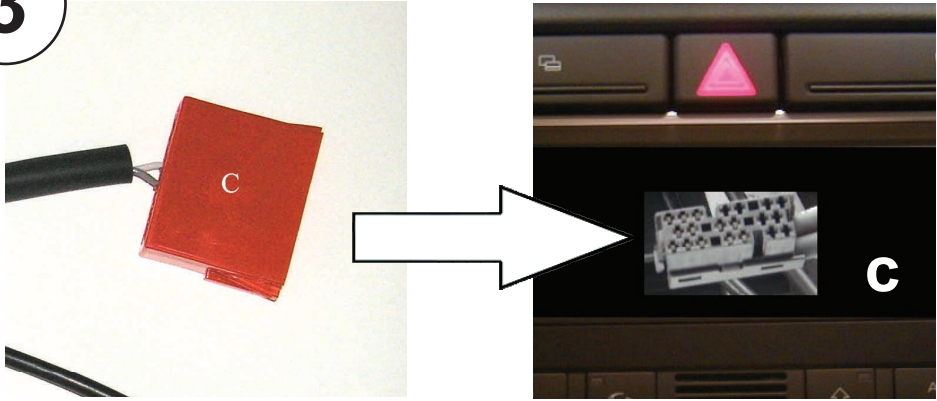

KENWOOD

Steering Wheel Remote Control Adaptor

CAW-AU1181

Audi A4 2003-2005

Audi A4 2005 - >

(CAN BUS)

Check for latest updates on:
www.kenwood.eu

1

2

3

4

OR

5

Vehicle Function	Click
▲	Seek +
▼	Seek -
+	Vol +
-	Vol -
>	Preset +
<	Preset -

*Functions Given are a general guide, exact functionality may vary with Kenwood Model/Vehicle