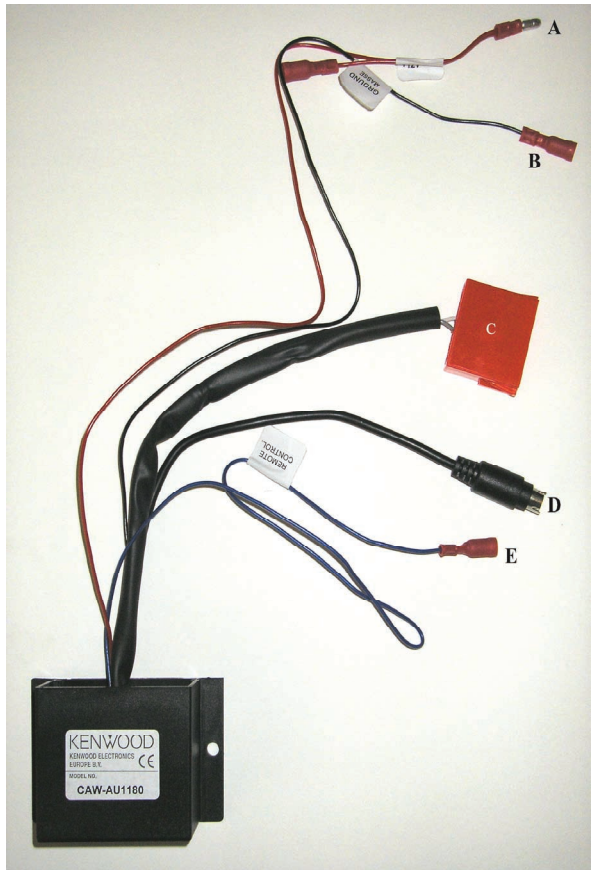

KENWOOD

Steering Wheel Remote Control Adaptor

CAW-AU1181

Audi A4 2003-2005

Audi A4 2005 - >

(CAN BUS)

Check for latest updates on:
www.kenwood.eu

1

2

3

4

OR

5

Vehicle Function	Click
▲	Seek +
▼	Seek -
+	Vol +
-	Vol -
>	Preset +
<	Preset -

*Functions Given are a general guide, exact functionality may vary with Kenwood Model/Vehicle