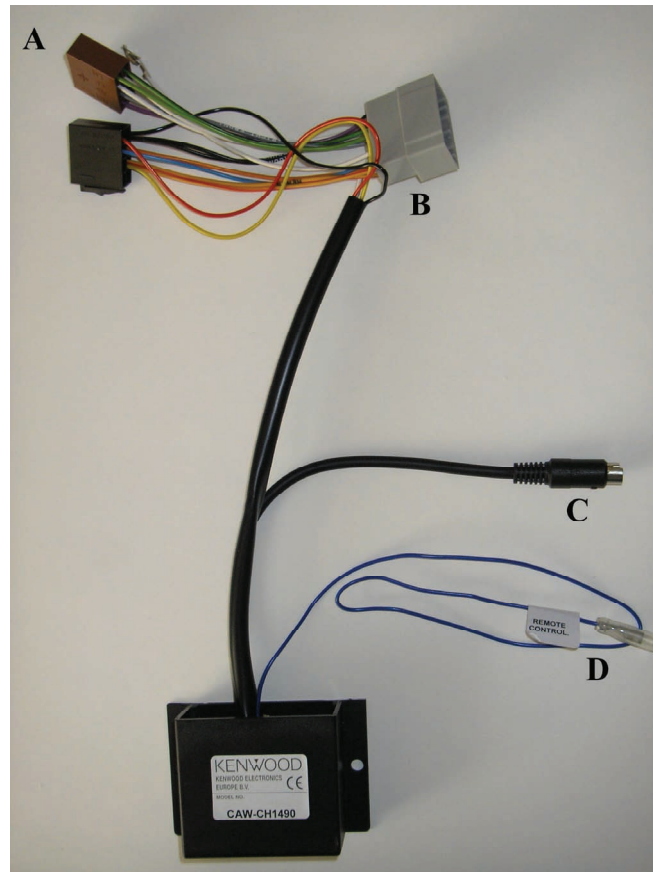

KENWOOD

Steering Wheel Remote Control Adaptor

CAW-CH1490

Chrysler Grand Cherokee 05/2005 >

Chrysler Jeep Comander 2006 >

Chrysler 300C 2006 >

Check for latest updates on:
www.kenwood.eu

1

2

3

C

OR

D

4

Vehicle Function	Click
▲	Seek +
▼	Seek -
+	Vol +
-	Vol -
>	Preset +
🎵	Source
📄	NEXT PAGE. (DISABLE SEEK+/- AND PRESET +)
🔊	MENU UNLOCK (RESTORE SEEK+/- & PRESET +)

*Functions Given are a general guide, exact functionality may vary with Kenwood Model/Vehicle