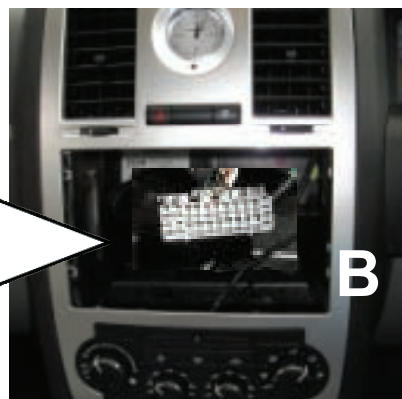

KENWOOD

Steering Wheel Remote Control Adaptor

CAW-CH1490

Chrysler Grand Cherokee 05/2005 >

Chrysler Jeep Comander 2006 >

Chrysler 300C 2006 >

Check for latest updates on:
www.kenwood.eu

1

2

3

C

OR

D

4

Vehicle Function	Click
▲	Seek +
▼	Seek -
+	Vol +
-	Vol -
>	Preset +
🎵	Source
📄	NEXT PAGE. (DISABLE SEEK+/- AND PRESET +)
🔊	MENU UNLOCK (RESTORE SEEK+/- & PRESET +)

*Functions Given are a general guide, exact functionality may vary with Kenwood Model/Vehicle