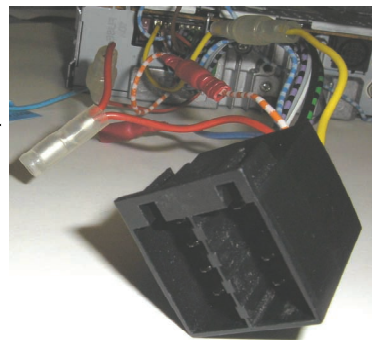

KENWOOD

Steering Wheel Remote Control Adaptor

CAW-CH1490

Chrysler Grand Cherokee 05/2005 >

Chrysler Jeep Comander 2006 >

Chrysler 300C 2006 >

Check for latest updates on:
www.kenwood.eu

1

2

3

C

OR

D

4

Vehicle Function	Click
▲	Seek +
▼	Seek -
+	Vol +
-	Vol -
>	Preset +
🎵	Source
📄	NEXT PAGE. (DISABLE SEEK+/- AND PRESET +)
🔊	MENU UNLOCK (RESTORE SEEK+/- & PRESET +)

*Functions Given are a general guide, exact functionality may vary with Kenwood Model/Vehicle