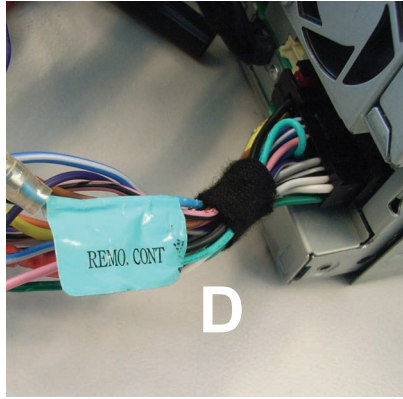

KENWOOD

Steering Wheel Remote Control Adaptor

CAW-CH1490

Chrysler Grand Cherokee 05/2005 >

Chrysler Jeep Comander 2006 >

Chrysler 300C 2006 >

Check for latest updates on:
www.kenwood.eu

1

2

3

C

OR

D

4

Vehicle Function	Click
▲	Seek +
▼	Seek -
+	Vol +
-	Vol -
>	Preset +
🎵	Source
📄	NEXT PAGE. (DISABLE SEEK+/- AND PRESET +)
🔊	MENU UNLOCK (RESTORE SEEK+/- & PRESET +)

*Functions Given are a general guide, exact functionality may vary with Kenwood Model/Vehicle