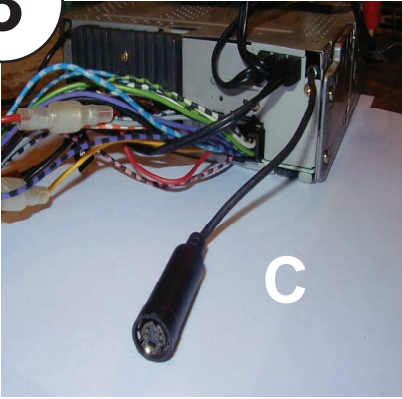

KENWOOD

Steering Wheel Remote Control Adaptor

CAW-CH1490

Chrysler Grand Cherokee 05/2005 >

Chrysler Jeep Comander 2006 >

Chrysler 300C 2006 >

Check for latest updates on:
www.kenwood.eu

1

2

3

C

OR

D

4

Vehicle Function	Click
▲	Seek +
▼	Seek -
+	Vol +
-	Vol -
>	Preset +
🎵	Source
📄	NEXT PAGE. (DISABLE SEEK+/- AND PRESET +)
🔊	MENU UNLOCK (RESTORE SEEK+/- & PRESET +)

*Functions Given are a general guide, exact functionality may vary with Kenwood Model/Vehicle