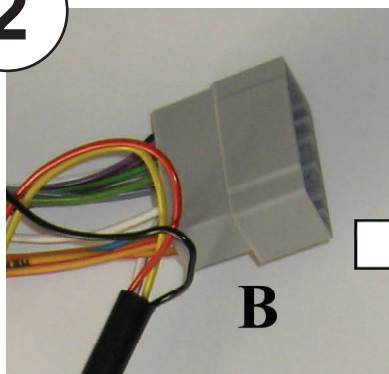

KENWOOD

Steering Wheel Remote Control Adaptor

CAW-CH1490

Chrysler Grand Cherokee 05/2005 >

Chrysler Jeep Comander 2006 >

Chrysler 300C 2006 >

Check for latest updates on:
www.kenwood.eu

1

2

3

C

OR

D

4

Vehicle Function	Click
▲	Seek +
▼	Seek -
+	Vol +
-	Vol -
>	Preset +
🎵	Source
📄	NEXT PAGE. (DISABLE SEEK+/- AND PRESET +)
🔊	MENU UNLOCK (RESTORE SEEK+/- & PRESET +)

*Functions Given are a general guide, exact functionality may vary with Kenwood Model/Vehicle