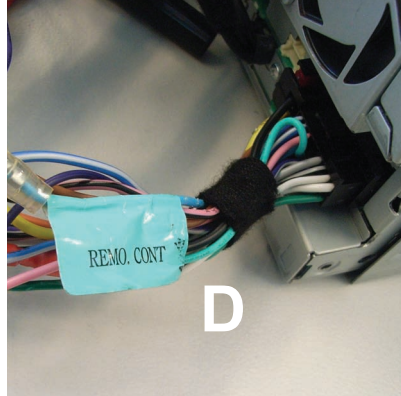

KENWOOD

Steering Wheel Remote Control Adaptor

CAW-FI1220

Grande Punto 2006 >

Check for latest updates on:
www.kenwood.eu

1

2

3

OR

4

Vehicle Function	Click
+	Vol +
-	Vol -
>	Preset +
<	Preset -
SRC	Preset +

*Functions Given are a general guide, exact functionality may vary with Kenwood Model/Vehicle