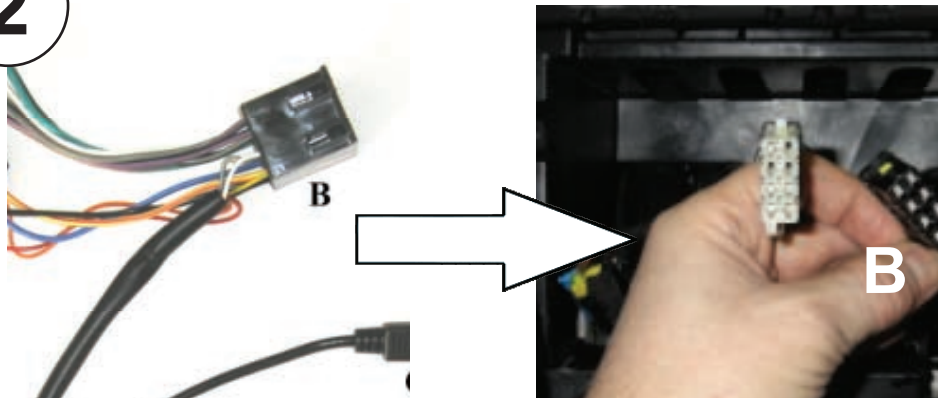

KENWOOD

Steering Wheel Remote Control Adaptor

CAW-FI1220

Grande Punto 2006 >

Check for latest updates on:
www.kenwood.eu

1

2

3

OR

4

Vehicle Function	Click
+	Vol +
-	Vol -
>	Preset +
<	Preset -
SRC	Preset +

*Functions Given are a general guide, exact functionality may vary with Kenwood Model/Vehicle