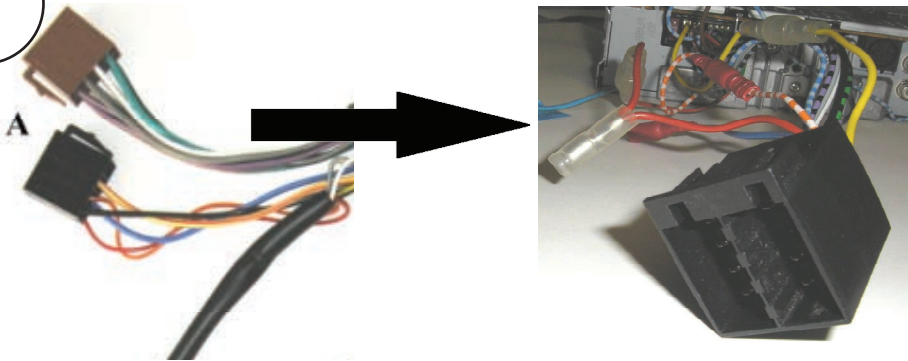

KENWOOD

Steering Wheel Remote Control Adaptor

CAW-FI1220

Grande Punto 2006 >

Check for latest updates on:
www.kenwood.eu

1

2

3

OR

4

Vehicle Function	Click
+	Vol +
-	Vol -
>	Preset +
<	Preset -
SRC	Preset +

*Functions Given are a general guide, exact functionality may vary with Kenwood Model/Vehicle