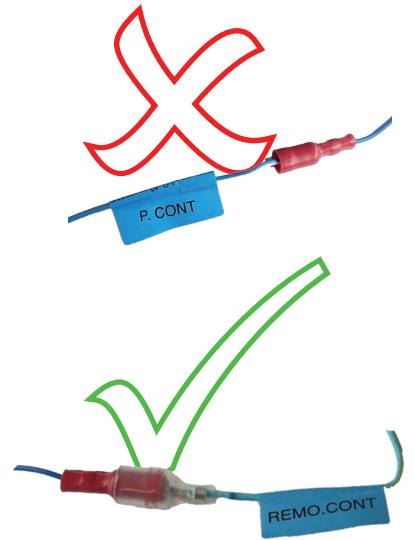

KENWOOD

Steering Wheel Remote Control Adaptor

CAW-FI1220

Grande Punto 2006 >

Check for latest updates on:
www.kenwood.eu

1

2

3

OR

4

Vehicle Function	Click
+	Vol +
-	Vol -
>	Preset +
<	Preset -
SRC	Preset +

*Functions Given are a general guide, exact functionality may vary with Kenwood Model/Vehicle