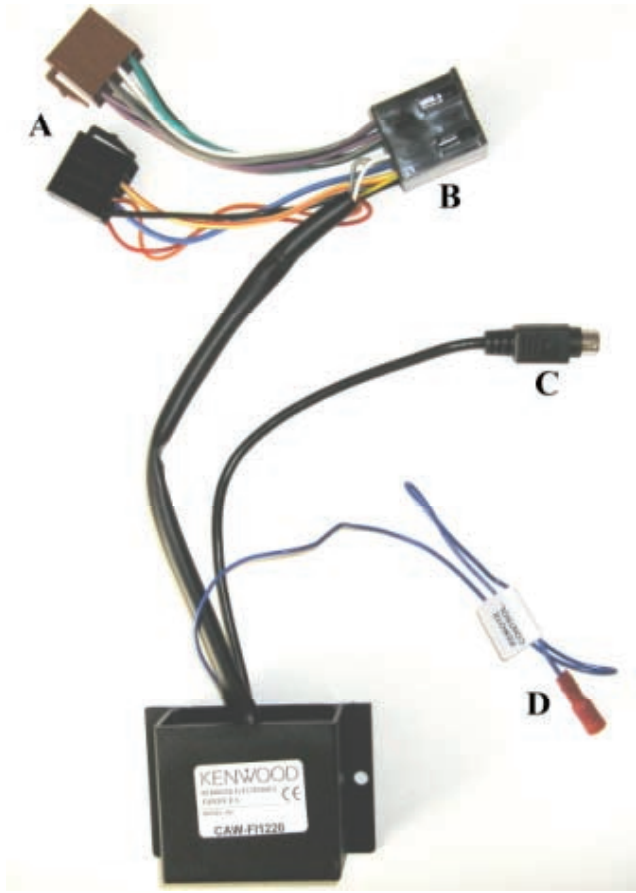

KENWOOD

Steering Wheel Remote Control Adaptor

CAW-FI1220

Grande Punto 2006 >

Check for latest updates on:
www.kenwood.eu

1

2

3

OR

4

Vehicle Function	Click
+	Vol +
-	Vol -
>	Preset +
<	Preset -
SRC	Preset +

*Functions Given are a general guide, exact functionality may vary with Kenwood Model/Vehicle