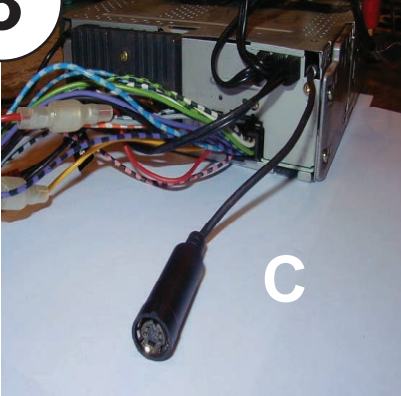

KENWOOD

Steering Wheel Remote Control Adaptor

CAW-FI1220

Grande Punto 2006 >

Check for latest updates on:
www.kenwood.eu

1

2

3

OR

4

Vehicle Function	Click
+	Vol +
-	Vol -
>	Preset +
<	Preset -
SRC	Preset +

*Functions Given are a general guide, exact functionality may vary with Kenwood Model/Vehicle