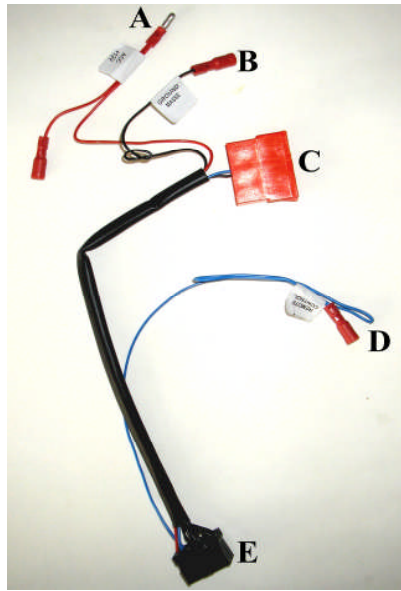

KENWOOD

Steering Wheel Remote Control Adaptor

CAW-RL2000 & CAW-DW2300

CHEVROLET Nubira 2004 >
CHEVROLET Lacetti 2004 >
CHEVROLET Evanda 2004 >
CHEVROLET Rezzo 2004 >

Check for latest updates on:

www.kenwood.eu

1

2

3

OR

4

E

5

Vehicle Function	Function
VOL +	vol +
VOL -	vol -
Seek +	Seek +
MUTE	MUTE
SRC	Source

* Functions given are a general guide exact functionality may vary with Kenwood Model/Vehicle