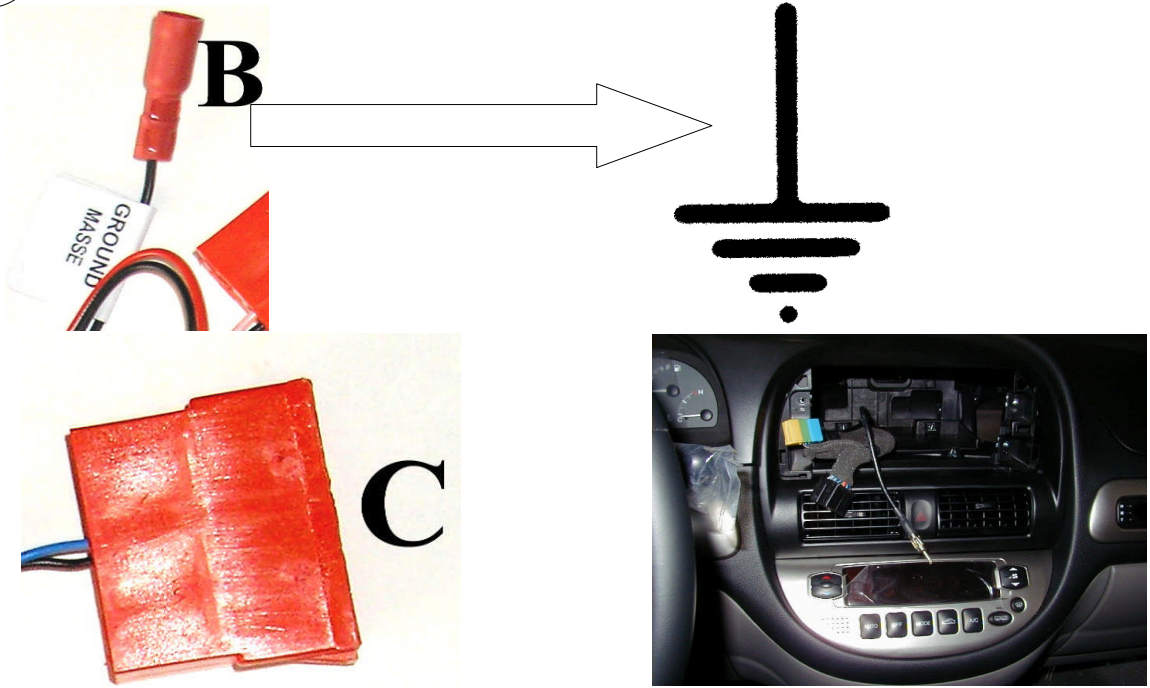

KENWOOD

Steering Wheel Remote Control Adaptor

CAW-RL2000 & CAW-DW2300

CHEVROLET Nubira 2004 >
CHEVROLET Lacetti 2004 >
CHEVROLET Evanda 2004 >
CHEVROLET Rezzo 2004 >

Check for latest updates on:

www.kenwood.eu

1

2

3

OR

4

E

5

Vehicle Function	Function
VOL +	vol +
VOL -	vol -
Seek +	Seek +
MUTE	MUTE
SRC	Source

* Functions given are a general guide exact functionality may vary with Kenwood Model/Vehicle