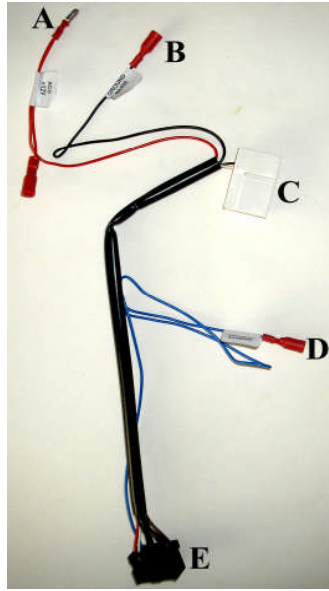

KENWOOD

Steering Wheel Remote Control Adaptor

CAW-RL2000 & CAW-FD2030

**FORD Focus 1998 > 2004
FORD Galaxy 2000 > 2006
FORD Mondeo 2001 > 2003**

Check for latest updates on:

www.kenwood.eu

1

2

3

OR

4

E

5

Vehicle Function	Function
VOL +	vol +
VOL -	vol -
MODE	Source
Seek +	Seek +
Seek -	Seek -

* Functions given are a general guide exact functionality may vary with Kenwood Model/Vehicle