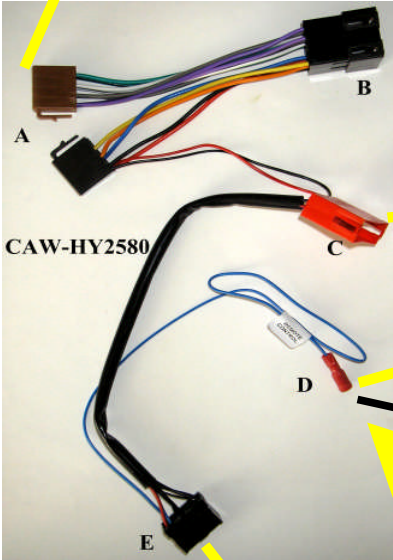

CAW-HY2580 INSTRUCTION SHEET

A