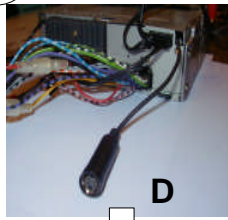

KENWOOD

Steering Wheel Remote Control Adaptor

CAW-RL2000 & CAW-KI2590

KIA SOUL 2009 >

Check for latest updates on:

www.kenwood.eu

1

2

3

OR

4

E

Vehicle Function	Function
vol +	vol +
vol -	vol -
Seek +	Seek +
Seek -	Seek -
Mode	Source
Mute	Mute

* Functions given are a general guide exact functionality may vary with Kenwood Model/Vehicle