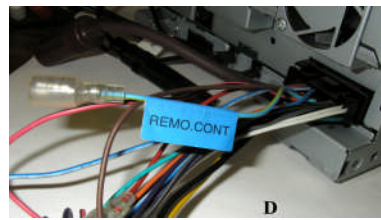

KENWOOD

Steering Wheel Remote Control Adaptor

CAW-RL2000 & CAW-KI2590

KIA SOUL 2009 >

Check for latest updates on:

www.kenwood.eu

1

2

3

OR

4

E

Vehicle Function	Function
vol +	vol +
vol -	vol -
Seek +	Seek +
Seek -	Seek -
Mode	Source
Mute	Mute

* Functions given are a general guide exact functionality may vary with Kenwood Model/Vehicle