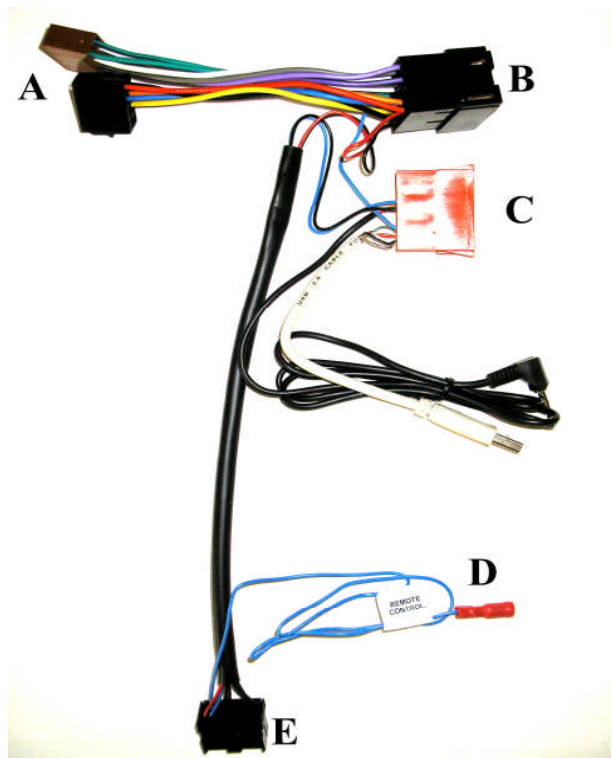

KENWOOD

Steering Wheel Remote Control Adaptor

CAW-RL2000 & CAW-KI2590

KIA SOUL 2009 >

Check for latest updates on:

www.kenwood.eu

1

2

3

OR

4

E

Vehicle Function	Function
vol +	vol +
vol -	vol -
Seek +	Seek +
Seek -	Seek -
Mode	Source
Mute	Mute

* Functions given are a general guide exact functionality may vary with Kenwood Model/Vehicle