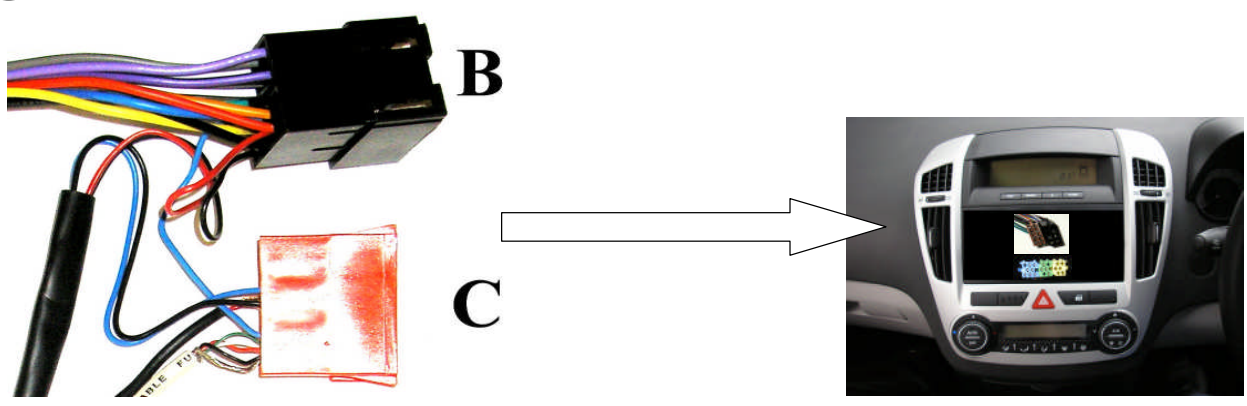

KENWOOD

Steering Wheel Remote Control Adaptor

CAW-RL2000 & CAW-KI2590

KIA SOUL 2009 >

Check for latest updates on:

www.kenwood.eu

1

2

3

OR

4

E

Vehicle Function	Function
vol +	vol +
vol -	vol -
Seek +	Seek +
Seek -	Seek -
Mode	Source
Mute	Mute

* Functions given are a general guide exact functionality may vary with Kenwood Model/Vehicle