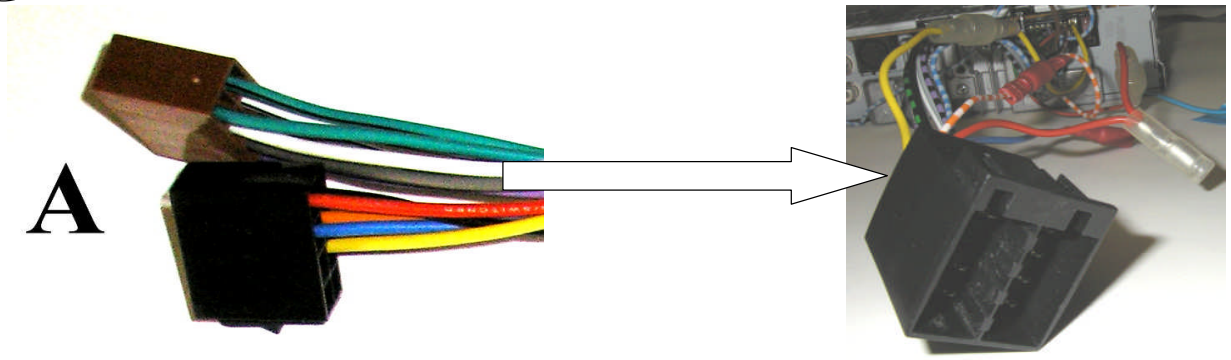

KENWOOD

Steering Wheel Remote Control Adaptor

CAW-RL2000 & CAW-KI2590

KIA SOUL 2009 >

Check for latest updates on:

www.kenwood.eu

1

2

3

OR

4

E

Vehicle Function	Function
vol +	vol +
vol -	vol -
Seek +	Seek +
Seek -	Seek -
Mode	Source
Mute	Mute

* Functions given are a general guide exact functionality may vary with Kenwood Model/Vehicle