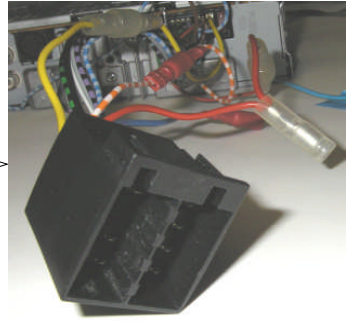

KENWOOD

Steering Wheel Remote Control Adaptor

CAW-RL2000 & CAW-SZ2160

Suzuki Swift 2005 >
Suzuki Grand Vitara 2005 >
Suzuki SX4 2006 >
Fiat Sedici 2006 >

Check for latest updates on:
www.kenwood.eu

1

2

3

OR

4

5

Vehicle Function	Function
VOL +	vol +
VOL -	vol -
SEEK +	Seek +
SEEK -	Seek -
MODE	Source
ENTER	Mute

* Functions given are a general guide exact functionality may vary with Kenwood Model/Vehicle