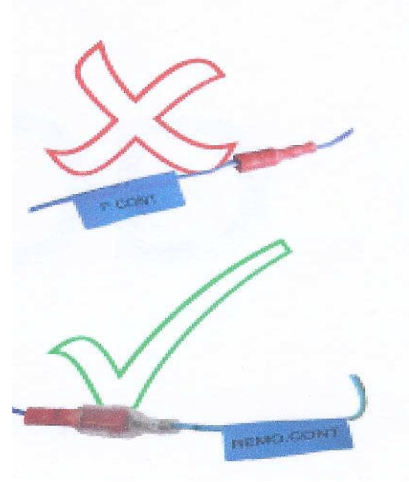

KENWOOD

Steering Wheel Remote Control Adaptor

CAW-RL2000 & CAW-SZ2160

Suzuki Swift 2005 >
Suzuki Grand Vitara 2005 >
Suzuki SX4 2006 >
Fiat Sedici 2006 >

Check for latest updates on:
www.kenwood.eu

1

2

3

OR

4

5

Vehicle Function	Function
VOL +	vol +
VOL -	vol -
SEEK +	Seek +
SEEK -	Seek -
MODE	Source
ENTER	Mute

* Functions given are a general guide exact functionality may vary with Kenwood Model/Vehicle