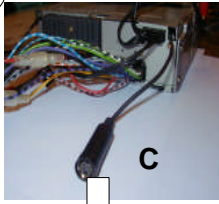

KENWOOD

Steering Wheel Remote Control Adaptor

CAW-RL2000 & CAW-SZ2160

Suzuki Swift 2005 >
Suzuki Grand Vitara 2005 >
Suzuki SX4 2006 >
Fiat Sedici 2006 >

Check for latest updates on:
www.kenwood.eu

1

2

3

OR

4

5

Vehicle Function	Function
VOL +	vol +
VOL -	vol -
SEEK +	Seek +
SEEK -	Seek -
MODE	Source
ENTER	Mute

* Functions given are a general guide exact functionality may vary with Kenwood Model/Vehicle