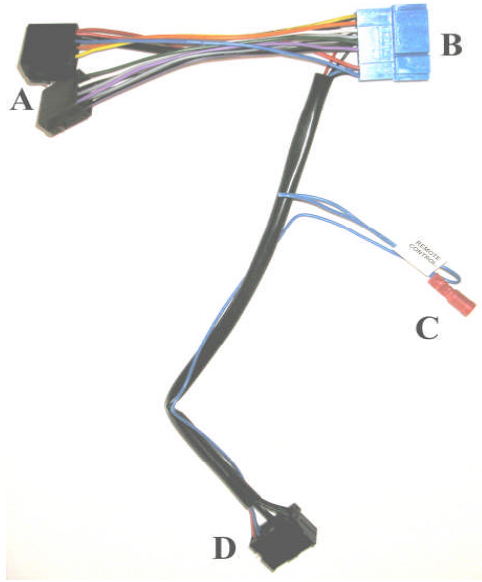

KENWOOD

Steering Wheel Remote Control Adaptor

CAW-RL2000 & CAW-SZ2160

Suzuki Swift 2005 >
Suzuki Grand Vitara 2005 >
Suzuki SX4 2006 >
Fiat Sedici 2006 >

Check for latest updates on:
www.kenwood.eu

1

2

3

OR

4

5

Vehicle Function	Function
VOL +	vol +
VOL -	vol -
SEEK +	Seek +
SEEK -	Seek -
MODE	Source
ENTER	Mute

* Functions given are a general guide exact functionality may vary with Kenwood Model/Vehicle