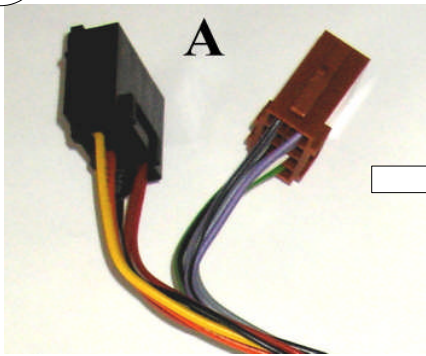

KENWOOD

Steering Wheel Remote Control Adaptor

CAW-RL2000 & CAW-SZ2160

Suzuki Swift 2005 >
Suzuki Grand Vitara 2005 >
Suzuki SX4 2006 >
Fiat Sedici 2006 >

Check for latest updates on:
www.kenwood.eu

1

2

3

OR

4

5

Vehicle Function	Function
VOL +	vol +
VOL -	vol -
SEEK +	Seek +
SEEK -	Seek -
MODE	Source
ENTER	Mute

* Functions given are a general guide exact functionality may vary with Kenwood Model/Vehicle