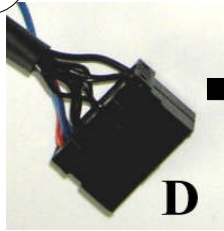

KENWOOD

Steering Wheel Remote Control Adaptor

CAW-RL2000 & CAW-SZ2160

Suzuki Swift 2005 >
Suzuki Grand Vitara 2005 >
Suzuki SX4 2006 >
Fiat Sedici 2006 >

Check for latest updates on:
www.kenwood.eu

1

2

3

OR

4

5

Vehicle Function	Function
VOL +	vol +
VOL -	vol -
SEEK +	Seek +
SEEK -	Seek -
MODE	Source
ENTER	Mute

* Functions given are a general guide exact functionality may vary with Kenwood Model/Vehicle