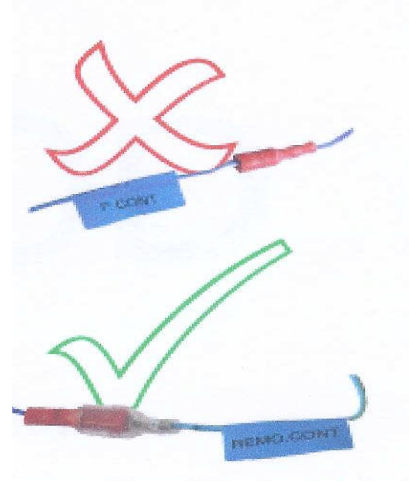

KENWOOD

Steering Wheel Remote Control Adaptor

CAW-RL2000 & CAW-SS2340

3

Ssang Yong Actyon 2006 >
Ssang Yong Kyron 2005 >
Ssang Yong Rexton I > 2006
Ssang Yong Rexton II 2006 >

Check for latest updates on:

www.kenwood.eu

1

2

3

OR

4

5

Vehicle Function	Function
vol +	vol +
vol -	vol -
Seek +	Seek +
Seek -	Seek -
Mode	Source
Mute	Mute

* Functions given are a general guide exact functionality may vary with Kenwood Model/Vehicle