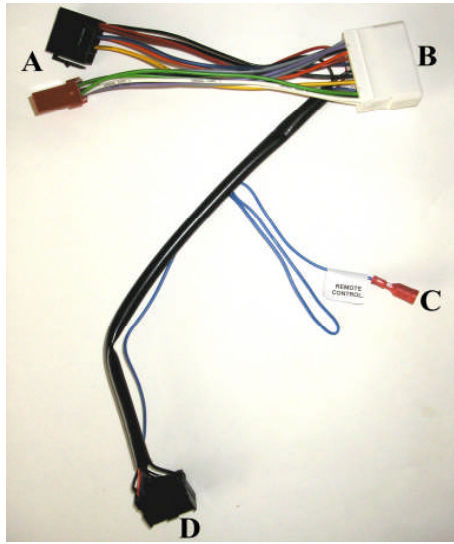

KENWOOD

Steering Wheel Remote Control Adaptor

CAW-RL2000 & CAW-SS2340

3

Ssang Yong Actyon 2006 >
Ssang Yong Kyron 2005 >
Ssang Yong Rexton I > 2006
Ssang Yong Rexton II 2006 >

Check for latest updates on:

www.kenwood.eu

1

2

3

OR

4

5

Vehicle Function	Function
vol +	vol +
vol -	vol -
Seek +	Seek +
Seek -	Seek -
Mode	Source
Mute	Mute

* Functions given are a general guide exact functionality may vary with Kenwood Model/Vehicle