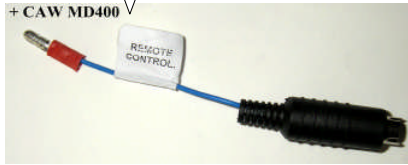

KENWOOD

Steering Wheel Remote Control Adaptor

CAW-RL2000 & CAW-SS2340

3

Ssang Yong Actyon 2006 >
Ssang Yong Kyron 2005 >
Ssang Yong Rexton I > 2006
Ssang Yong Rexton II 2006 >

Check for latest updates on:

www.kenwood.eu

1

2

3

OR

4

5

Vehicle Function	Function
vol +	vol +
vol -	vol -
Seek +	Seek +
Seek -	Seek -
Mode	Source
Mute	Mute

* Functions given are a general guide exact functionality may vary with Kenwood Model/Vehicle