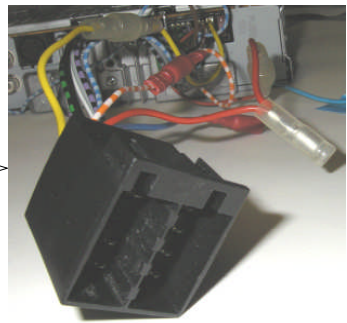

KENWOOD

Steering Wheel Remote Control Adaptor

CAW-RL2000 & CAW-SS2340

3

Ssang Yong Actyon 2006 >
Ssang Yong Kyron 2005 >
Ssang Yong Rexton I > 2006
Ssang Yong Rexton II 2006 >

Check for latest updates on:

www.kenwood.eu

1

2

3

OR

4

5

Vehicle Function	Function
vol +	vol +
vol -	vol -
Seek +	Seek +
Seek -	Seek -
Mode	Source
Mute	Mute

* Functions given are a general guide exact functionality may vary with Kenwood Model/Vehicle