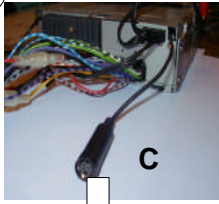

KENWOOD

Steering Wheel Remote Control Adaptor

CAW-RL2000 & CAW-SS2340

3

Ssang Yong Actyon 2006 >
Ssang Yong Kyron 2005 >
Ssang Yong Rexton I > 2006
Ssang Yong Rexton II 2006 >

Check for latest updates on:

www.kenwood.eu

1

2

3

OR

4

5

Vehicle Function	Function
vol +	vol +
vol -	vol -
Seek +	Seek +
Seek -	Seek -
Mode	Source
Mute	Mute

* Functions given are a general guide exact functionality may vary with Kenwood Model/Vehicle