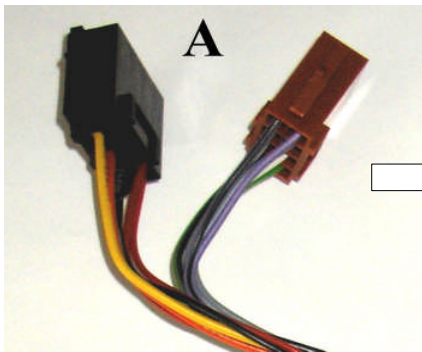

KENWOOD

Steering Wheel Remote Control Adaptor

CAW-RL2000 & CAW-SS2340

3

Ssang Yong Actyon 2006 >
Ssang Yong Kyron 2005 >
Ssang Yong Rexton I > 2006
Ssang Yong Rexton II 2006 >

Check for latest updates on:

www.kenwood.eu

1

2

3

OR

4

5

Vehicle Function	Function
vol +	vol +
vol -	vol -
Seek +	Seek +
Seek -	Seek -
Mode	Source
Mute	Mute

* Functions given are a general guide exact functionality may vary with Kenwood Model/Vehicle