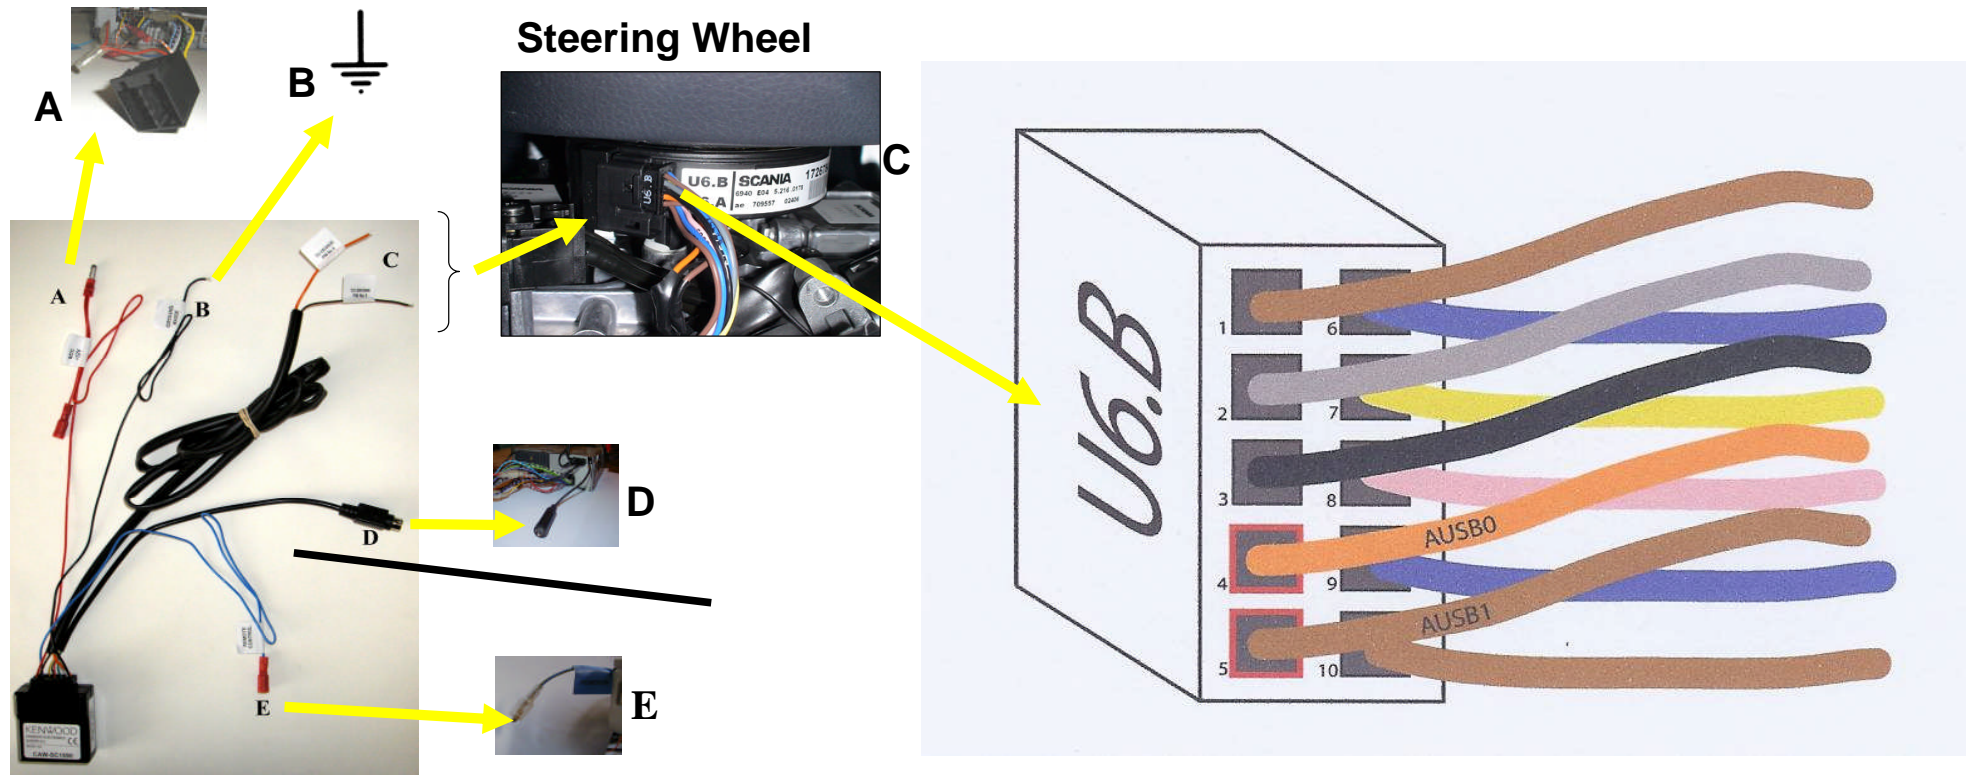

KENWOOD

Steering Wheel Remote Control Adaptor

CAW-SC1591

SCANIA R Type

SCANIA R 470

Vehicle Function	
VOL +	VOL +
VOL -	VOL -
SEEK +	SEEK +
SEEK -	SEEK -
MODE	MODE
MUTE	MUTE

Check for latest updates on:
www.kenwood-europe.com

CAW-SC1591 INSTRUCTION SHEET

For Scania R 470 switch off Ignition and reverse ORANGE and BROWN wires turn ignition key on and retry functions.