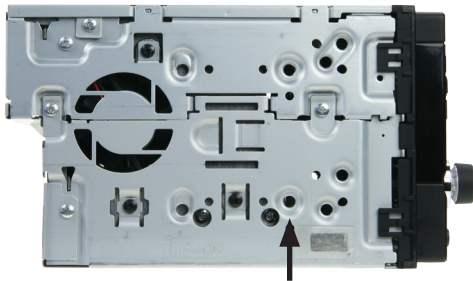

Compatible with these Kenwood double DIN devices

Kenwood Navigation

Double DIN Set contents

- (1) Metal Frame
- (2) Installation Kit
- (3) Mounting Frame
- (4) Facia Plate

1. Unclip the frame surrounding the OEM-Radio and remove it

2. Remove the four screws
Remove the OEM-Radio

3. Push the head unit with the mounted metal brackets into the metal frame, until it snaps in

Place the mounting frame on the dashboard and fix it with the 4 original screws

Mount the metal brackets with the double DIN head unit

The position of the copper coloured holder can be adjusted to your needs for perfect fit. (see sample)

Connect all required circuit points and push the double DIN head unit into the mounting frame until it snaps in