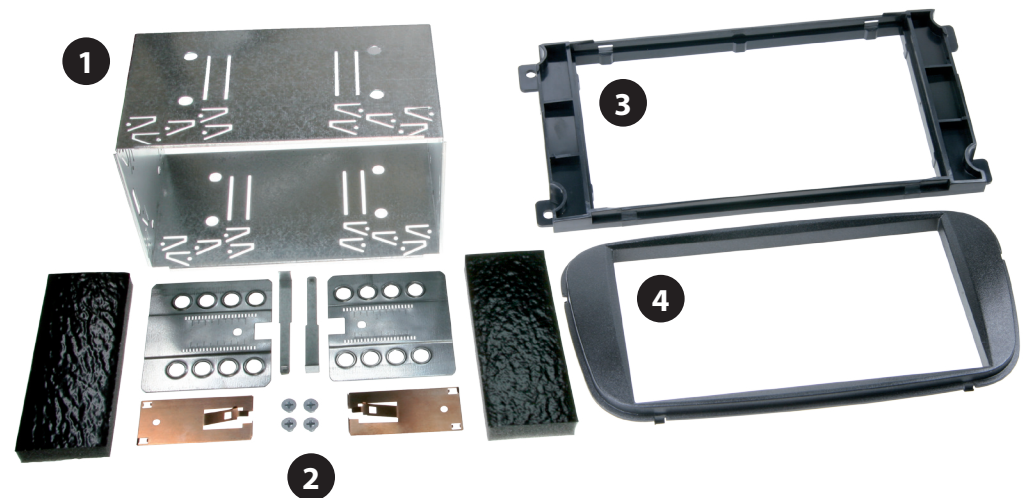

Ford C-MAX 2007->
Ford Focus 2007->

Ford Galaxy 2007->
Ford Mondeo 2007->
Ford S-MAX 2007->

with Ford OEM-Radio:
6000 CD / Audio SONY 6CD / Travel Pilot X

Colour	Part-No.: Standard	Part-No.: Rubber-Touch
black	CAW 2114-19-B	CAW 2114-19-B-RT
silver	CAW 2114-19-S	CAW 2114-19-S-RT

Compatible with these Kenwood double DIN devices

Kenwood Navigation

Double DIN Set contents

- (1) Metal Frame
- (2) Installation Kit
- (3) Mounting Frame
- (4) Facia Plate

1. Unclip the frame surrounding the OEM-Radio and remove it

2. Remove the four screws
Remove the OEM-Radio

3. Push the head unit with the mounted metal brackets into the metal frame, until it snaps in

Place the mounting frame on the dashboard and fix it with the 4 original screws

Mount the metal brackets with the double DIN head unit

The position of the copper coloured holder can be adjusted to your needs for perfect fit. (see sample)

Connect all required circuit points and push the double DIN head unit into the mounting frame until it snaps in