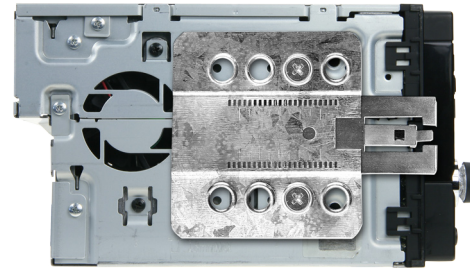

Ford C-MAX 2007->
Ford Focus 2007->

Ford Galaxy 2007->
Ford Mondeo 2007->
Ford S-MAX 2007->

with Ford OEM-Radio:
6000 CD / Audio SONY 6CD / Travel Pilot X

Colour	Part-No.: Standard	Part-No.: Rubber-Touch
black	CAW 2114-19-B	CAW 2114-19-B-RT
silver	CAW 2114-19-S	CAW 2114-19-S-RT

Compatible with these Kenwood double DIN devices

Kenwood Navigation

Double DIN Set contents

- (1) Metal Frame
- (2) Installation Kit
- (3) Mounting Frame
- (4) Facia Plate

1. Unclip the frame surrounding the OEM-Radio and remove it

2. Remove the four screws
Remove the OEM-Radio

3. Push the head unit with the mounted metal brackets into the metal frame, until it snaps in

Place the mounting frame on the dashboard and fix it with the 4 original screws

Mount the metal brackets with the double DIN head unit

The position of the copper coloured holder can be adjusted to your needs for perfect fit. (see sample)

Connect all required circuit points and push the double DIN head unit into the mounting frame until it snaps in