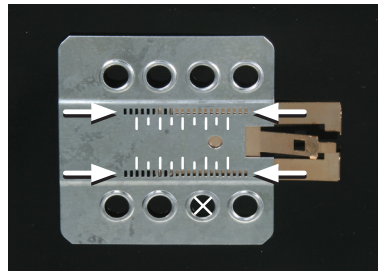

Compatible with these Kenwood double DIN devices

Kenwood Navigation

Double DIN Set contents

- (1) Metal Frame
- (2) Installation Kit
- (3) Mounting Frame
- (4) Facia Plate

1. Unclip the frame surrounding the OEM-Radio and remove it

2. Remove the four screws
Remove the OEM-Radio

3. Push the head unit with the mounted metal brackets into the metal frame, until it snaps in

Place the mounting frame on the dashboard and fix it with the 4 original screws

Mount the metal brackets with the double DIN head unit

The position of the copper coloured holder can be adjusted to your needs for perfect fit. (see sample)

Connect all required circuit points and push the double DIN head unit into the mounting frame until it snaps in