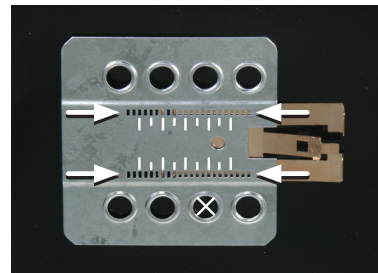

#### Double DIN Kit contents

- (1) Metal Frame
- (2) Installation Kit
- (3) Facia Plate
- (4) Trim Frame

## Installation Manual Double DIN Kit Opel

1. Radio release keys are required for OEM radio removal

2. Put the radio release keys in the holes (see arrows) of the OEM radio

remove the OEM radio by pulling it towards your direction

Mount the metal brackets with the double DIN head unit

*The position of the copper coloured holder can be adjusted to your needs for perfect fit. (see sample)*

2. Push the metal frame into the facia place

Place the facia plate on the dashboard

Connect all required circuit points, place the Double DIN navigation

Place the trim frame