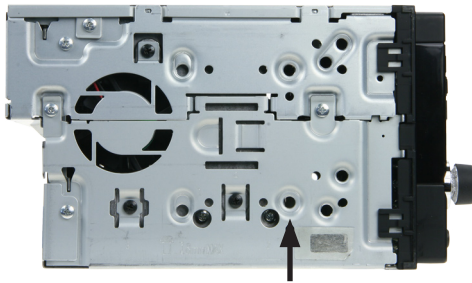

#### Double DIN Kit contents

- (1) Metal Frame
- (2) Installation Kit
- (3) Facia Plate
- (4) Trim Frame

## Installation Manual Double DIN Kit Opel

1. Radio release keys are required for OEM radio removal

2. Put the radio release keys in the holes (see arrows) of the OEM radio

remove the OEM radio by pulling it towards your direction

Mount the metal brackets with the double DIN head unit

*The position of the copper coloured holder can be adjusted to your needs for perfect fit. (see sample)*

2. Push the metal frame into the facia place