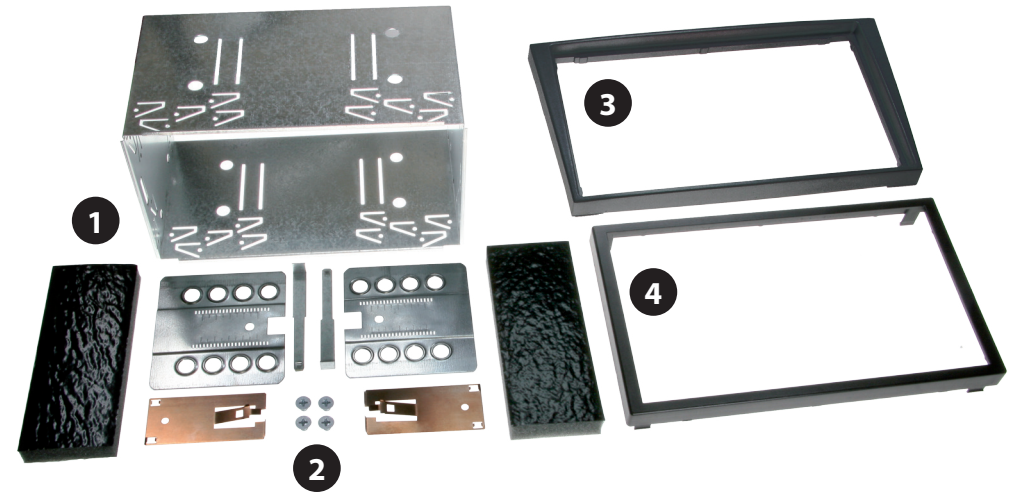

Opel Agila 05/2000->  
Opel Astra G 2001->  
Opel Corsa 09/2000->

Opel Corsa Sport 2001->  
Opel Meriva  
Opel Vivaro 01/2002->

Opel Omega B 07/2000->  
Opel Tigra  
Renault Trafic II 2001->

colour	standard	Rubber-Touch
black	CAW 2230-01	CAW 2230-01-RT
dark silver	CAW 2230-02	CAW 2230-02-RT
anthracite	CAW 2230-03	CAW 2230-03-RT

#### Double DIN Kit contents

- (1) Metal Frame
- (2) Installation Kit
- (3) Facia Plate
- (4) Trim Frame

Mount the metal brackets with the double DIN head unit

*The position of the copper coloured holder can be adjusted to your needs for perfect fit. (see sample)*

2. Push the metal frame into the facia place

Place the facia plate on the dashboard

Connect all required circuit points, place the Double DIN navigation

Place the trim frame