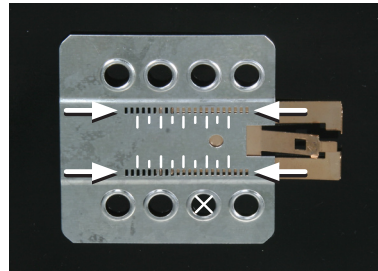

#### Double DIN Kit contents

- (1) Metal Frame
- (2) Installation Kit
- (3) Facia Plate
- (4) Trim Frame

## Installation Manual Double DIN Kit Opel

1. Radio release keys are required for OEM radio removal

2. Put the radio release keys in the holes (see arrows) of the OEM radio

remove the OEM radio by pulling it towards your direction

Mount the metal brackets with the double DIN head unit

*The position of the copper coloured holder can be adjusted to your needs for perfect fit. (see sample)*

2. Push the metal frame into the facia place

Place the facia plate on the dashboard

Connect all required circuit points, place the Double DIN navigation

Place the trim frame