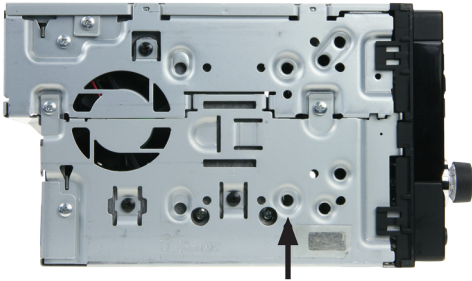

#### Double DIN Kit contents

- (1) Metal Frame
- (2) Installation Kit
- (3) Facia Plate
- (4) Trim Frame

## Installation Manual Double DIN Kit Opel

1. Radio release keys are required for OEM radio removal

2. Put the radio release keys in the holes (see arrows) of the OEM radio

remove the OEM radio by pulling it towards your direction

Mount the metal brackets with the double DIN head unit

*The position of the copper coloured holder can be adjusted to your needs for perfect fit. (see sample)*

2. Push the metal frame into the facia place