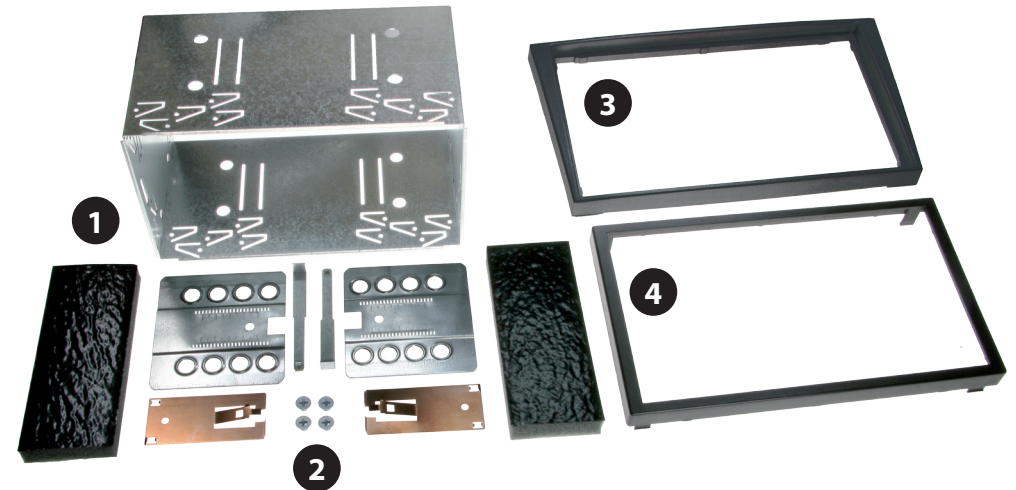

Opel Agila 05/2000->  
Opel Astra G 2001->  
Opel Corsa 09/2000->

Opel Corsa Sport 2001->  
Opel Meriva  
Opel Vivaro 01/2002->

Opel Omega B 07/2000->  
Opel Tigra  
Renault Trafic II 2001->

colour	standard	Rubber-Touch
black	CAW 2230-01	CAW 2230-01-RT
dark silver	CAW 2230-02	CAW 2230-02-RT
anthracite	CAW 2230-03	CAW 2230-03-RT

#### Double DIN Kit contents

- (1) Metal Frame
- (2) Installation Kit
- (3) Facia Plate
- (4) Trim Frame

Mount the metal brackets with the double DIN head unit

*The position of the copper coloured holder can be adjusted to your needs for perfect fit. (see sample)*

2. Push the metal frame into the facia place

Place the facia plate on the dashboard

Connect all required circuit points, place the Double DIN navigation

Place the trim frame