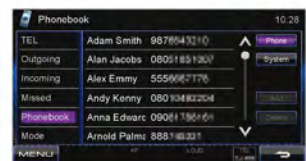

BUILT-IN BLUETOOTH

The DDX6021BT and DDX4021BT come equipped with built-in Bluetooth capability to enable hands-free mobile phone operation so you can keep your hands on the steering wheel where they belong and concentrate on the road ahead. In addition, we have integrated capability to play music files stored in A2DP-compatible devices to bring a wireless world of seamless entertainment into your car.