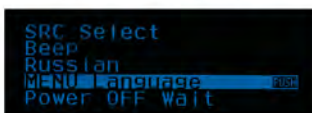

MULTI-LANGUAGE MENU & TAG

The KDC-BT92SD and KDC-6051U support multiple languages such as English, French, German, Italian, Spanish and Russian on your basic menus. Furthermore, it supports tag information stored in your iPod or USB devices for all the above languages.

English