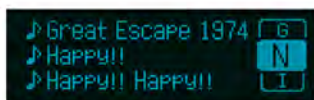

Alphabet Search