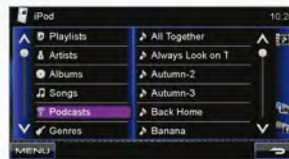

All DDX Receivers are iPod/iPhone friendly, searching for music or a movie title is a snap via the touch panel. In addition to conventional searches for playlists, artists, albums and genres, additional search commands can also be performed for music videos, TV shows, movies, video playlists, etc.