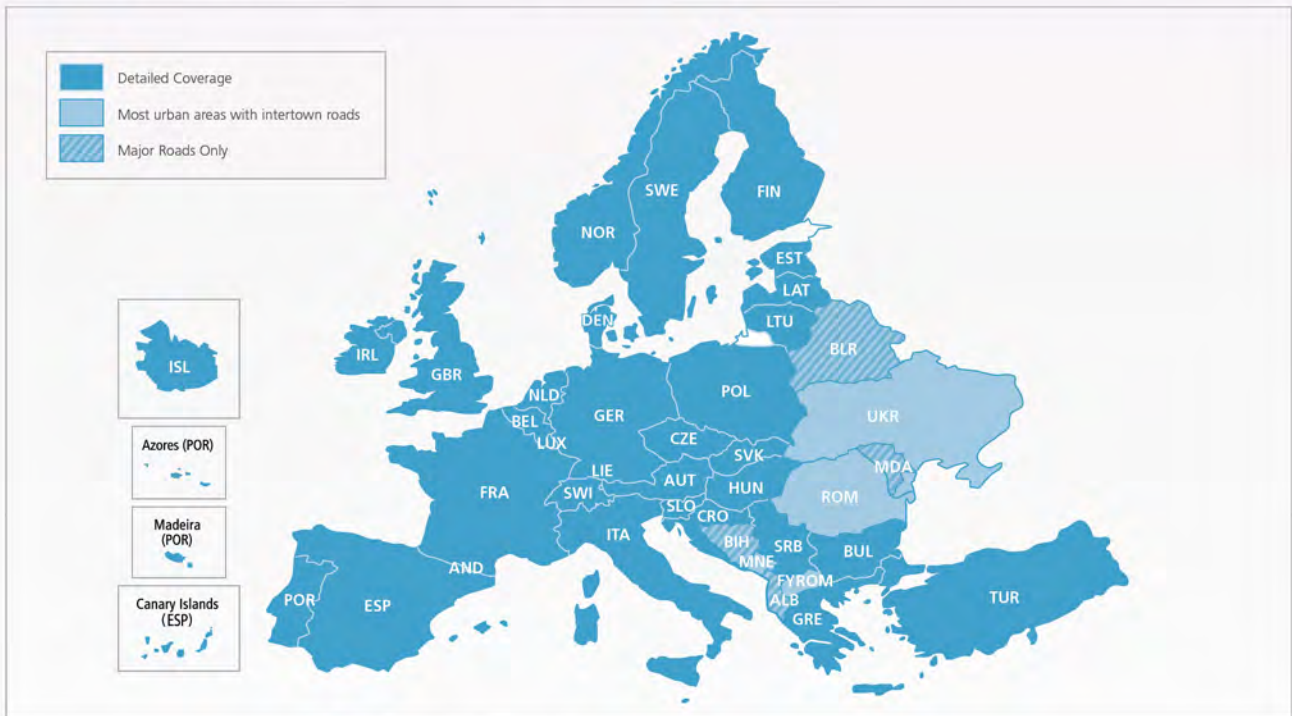

THE ULTIMATE ROAD TRIP

Always showing you the way

MAP DATA COVERAGE

Kenwood navigation systems store detailed road data for virtually all of Europe. The 40 countries (+Gibraltar) covered include Andorra, Austria, Belgium, Bulgaria, Croatia, The Czech Republic, Denmark, Estonia, Finland, France, Germany, Gibraltar, Greece, Hungary, Iceland, Italy, Kosovo, Latvia, Lithuania, Liechtenstein, Luxembourg, Monaco, Montenegro, The Netherlands, Norway, Poland, Portugal, The Republic of Ireland, The Republic of Macedonia, Romania, San Marino, Serbia, Slovakia, Slovenia, Spain, Sweden, Switzerland, Turkey, Ukraine, the Vatican City and the UK. Now, you are ready to travel anywhere in Europe!