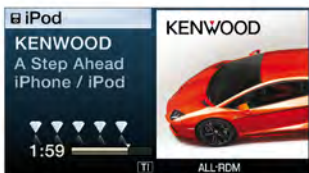

Grip Control Knob High Speed Search Key

SEARCH FUNCTION

Simply press the SEARCH MODE key and enter the Search Mode allowing users to access a variety of modes. With Direct Search, enter the first three letters of the playlist, artist, album, song, podcast, genre or composer and turn the knob right/left, to get a list of songs. It is also possible to search using Alphabet Search, Skip Search and Related Search functions. iPod Control by Hand Mode is also available, with this function the user can choose to control from the iPod itself rather than from the receiver.

* Do not operate iPod while driving.

Direct Search

Alphabet Search

Skip Search

Related Search

3" TFT FULL COLOUR DISPLAY

KIV-700 features iPod Album Art which displays on the colour screen just as you would see it on an iPod screen. Video Playback is also available for displaying video files stored on your iPod right on its 3-inch TFT display.