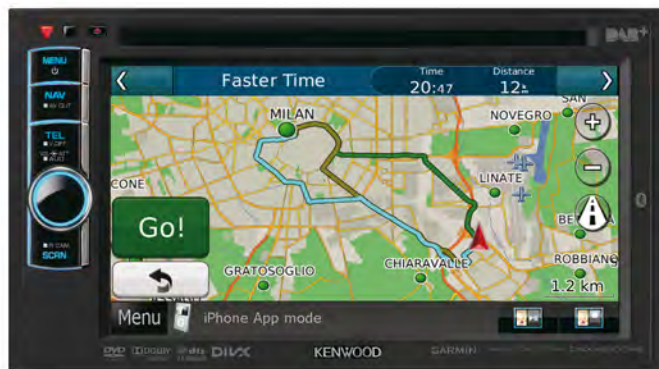

"Hands-free" and "SMS" capability only. Not compatible with Music Playback.

REMOVABLE FACEPLATE

For added security, removable faceplate is now available on DNX5210BT.

SD PLAYBACK

Play music files (AAC/WMA/MP3/WAV), movie files (MPEG1,2,4/H.264/WMV), and photo files (JPEG) stored on SD cards with the SD function featured on DNX5210BT. On your next trip, snap a photo with your digital camera, insert the SD card in the slot and share the moment with everyone in the car on the DNX5210BT's display or on an optional rear monitor.