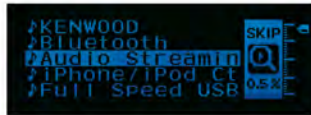

Skip Search