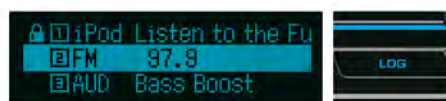

2 SPEED SEARCH

When the knob is turned fast while browsing your song list on an iPod, it will automatically switch to the Alphabet Search. This feature allows you to search through the music tracks faster than ever.