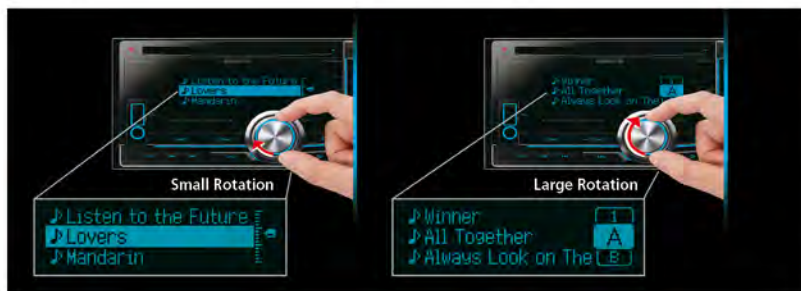

DPX504U

Double-DIN CD Receiver with iPod Control

Optional unit KCA-BT300 is required for iPhone connectivity through Bluetooth.

iPod FRIENDLY FUNCTIONS

Simply press the SEARCH key to enter Search Mode, this allows users to access a variety of different modes. With Direct Search, enter the first three letters of the playlist, artist, album, song, podcast, genre or composer and turn the knob right/left, to get a list of songs. It is also possible to search using Alphabet Search, Skip Search and Related Search functions. iPod Control by Hand Mode is also available, with this function the user can choose to control from the iPod itself rather than from the receiver.

* Do not operate iPod while driving.

Direct Search

Alphabet Search

Related Search

Search Key

LOG FUNCTION

To make operation fast and friendly, a recent history of previously tuned radio stations, phone numbers called, songs selected, and/or functions used can be quickly accessed by pressing the Log Key. Up to 15 logs are cached, which can be stored permanently via the Lock function that can be called up at any time.

2 SPEED SEARCH

When the knob is turned fast while browsing your song list on an iPod, it will automatically switch to the Alphabet Search. This feature allows you to search through the music tracks faster than ever.