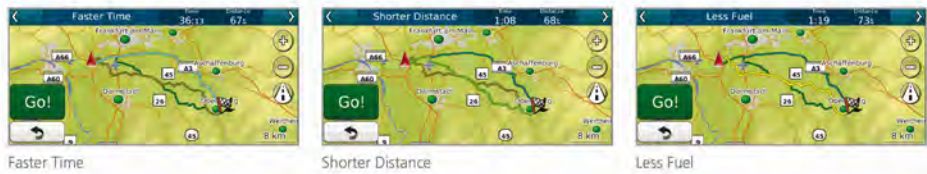

TRAFFIC TREND / MY TREND

All DNX Navigation systems come equipped with an efficient Trend Routing feature which help you to avoid traffic problems. TrafficTrend™ calculates recommended routes based on historical traffic data, and myTrend™ allows your navigation to learn your daily or frequently used destinations and provide helpful routing information by looking ahead for traffic delays.

LANE ASSIST WITH PHOTO REAL JUNCTION VIEW

This feature guides you to the correct lane for navigation, avoiding confusion on the motorway and multi-lane junctions. For additional assistance, the DNX Navigation systems have split Screen Junction View with Photo Real quality, so that the driver can see "Route" & "Junction View" at the same time.

* DNX4210DAB and DNX4210BT are "Lane Assist" capability only, "Photo Real Junction View" is not capable.

MULTI-ROUTE REVIEW

All DNX Navigation systems come equipped with an advanced Multi-Route Review feature. This sophisticated route optimiser allows the user to find the optimal driving route. Setting the Route Preference as "Prompted" in the Navigation Menu, the user can choose from "Faster Time", "Shorter Distance" or "Less Fuel" for the route calculation.