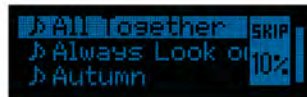

Skip Search