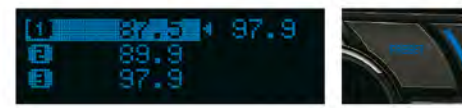

TUNER PRESET / RECALL KEY

With the Tuner Preset & Recall Key, the KDC-BT52U, KDC-5751SD and KDC-5051U allow you to simultaneously save and recall up to 18 radio channels (maximum of 6 AM channels) saving you precious time.