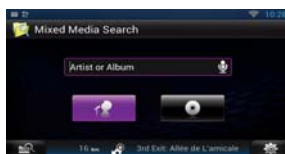

MIXED MEDIA SEARCH