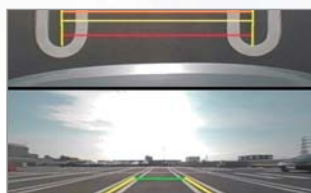

ACCESSORIES

CMOS-310

Universal Multi View CMOS Camera

The CMOS-310 multi-view camera is equipped with an advanced image processor that is capable of altering viewing angles, increasing the number of viewing options, and adding graphical guidelines to the camera image. You can conveniently toggle between the various viewing options either from the touch screen or wired switch.

PiP View

CMOS-210

Universal Rear View CMOS Camera

KNA-RCDV331

Remote Controller for Multimedia Monitor

KCA-iP302

iPod Audio / Video Cable

KCA-BT300

Bluetooth Interface Unit

KCA-MC10

Wired Bluetooth "Hands Free" Microphone

KCA-iP202

iPod Audio / Video Cable

KCA-iP102

iPod Audio Cable

KCA-iP22F

iPod Audio / Video Cable

KCA-RC406

Remote Controller