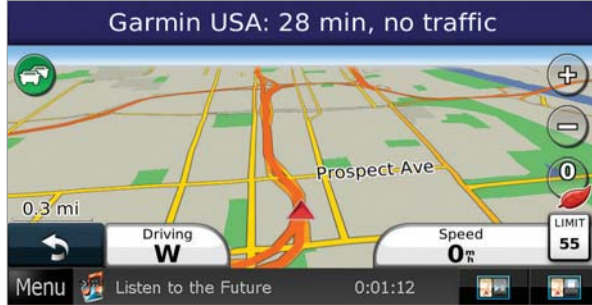

TRAFFIC TREND / MY TREND

Traffic Trend calculates recommended routes based on historical traffic data, while My Trend learns your daily or frequently used destinations to provide helpful routing information by looking ahead for traffic delays.

12:00, No traffic