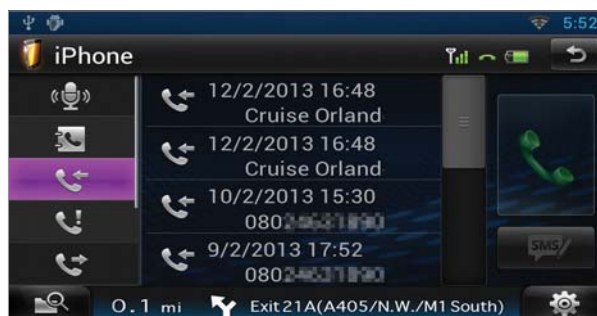

LANE ASSIST WITH PHOTO REAL JUNCTION VIEW

These two convenient features offer a reliable guide on the motorway and multi-lane junctions. With the combination of the split screen function, the driver may check both the route and the junction view at the same time.

Photo Real Junction View

Lane Assist

BLUETOOTH TECHNOLOGY

All DNX navigation systems come equipped with built-in Bluetooth capability to enable hands-free mobile phone operation so you can keep your hands on the steering wheel where they belong and concentrate on the road ahead. In addition, we have integrated the capability to play music files stored in A2DP-compatible devices to bring a wireless world of seamless entertainment into your car.