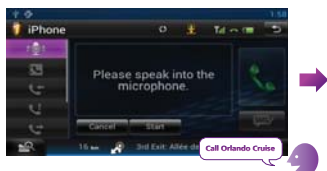

DNX4230DAB/BT

Made for iPod iPhone

6.1" WVGA Navigation System with Built-in DAB Tuner

6.1" WideVGA	Touch Panel	Lane Assist	Traffic Trend My Trend	MultiRoute Review
Garmin Smartphone Link	TMC Inside	Split Screen Control	PinP	Variable Colour Illumination
Colour Coordinate	MP3 WMA AAC WAV	MPEG 1/2/4 JPEG WMV H.264	DivX	DVD±R/RW
Multi-Language Menu & Tag	USB x 1	1AVin 1AVout 1R-CAM	50W x 4 MOSFET	2V 3Preouts
Steering Remote Control Ready				

DAB capability only for DNX4230DAB.

BLUETOOTH AUTO PAIRING

When you connect your iPhone via a USB cable, the unit will automatically detect and pair your iPhone. There is no more complicated Bluetooth setup.