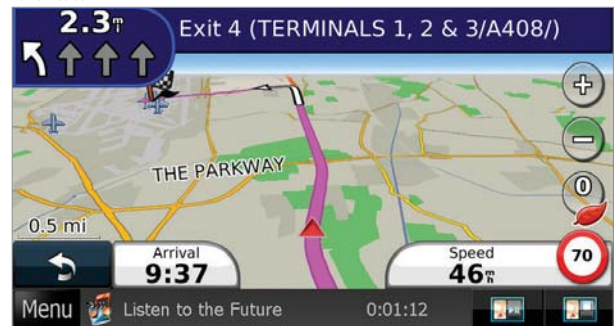

Lane Assist