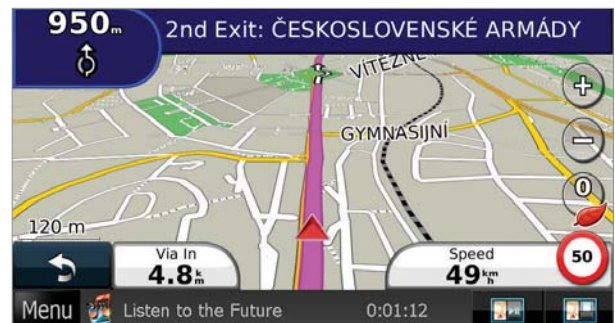

TMC INSIDE *

The built-in TMC tuner offers real-time traffic information. The system can also calculate a route to avoid congestion according to the traffic information received.

* One time subscription required

EASY MAP UPDATE

Simply purchase the latest map online, download to a USB memory device and upload to your DNX navigation system. A microSD/SD card with a pre-loaded map can also be purchased online, upload to DNN9230DAB and DNX7230DAB by SD card and DNX5230DAB, DNX4230DAB and DNX4230BT by microSD card.

LANE ASSIST WITH PHOTO REAL JUNCTION VIEW

These two convenient features offer a reliable guide on the motorway and multi-lane junctions. With the combination of the split screen function, the driver may check both the route and the junction view at the same time.

Lane Assist

BLUETOOTH TECHNOLOGY

All DNX navigation systems come equipped with built-in Bluetooth capability to enable hands-free mobile phone operation so you can keep your hands on the steering wheel where they belong and concentrate on the road ahead. In addition, we have integrated the capability to play music files stored in A2DP-compatible devices to bring a wireless world of seamless entertainment into your car.