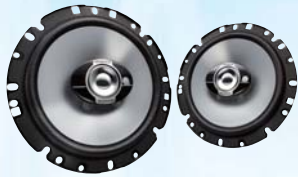

KFC-E1764C
170mm 3-way Speaker

PEAK POWER	200w
RATED POWER	4ohms 35W

KFC-E1364C
130mm 3-way Speaker

PEAK POWER	150w
RATED POWER	4ohms 28W

KFC-E1064C
100mm 3-way Speaker

PEAK POWER	120w
RATED POWER	4ohms 20W