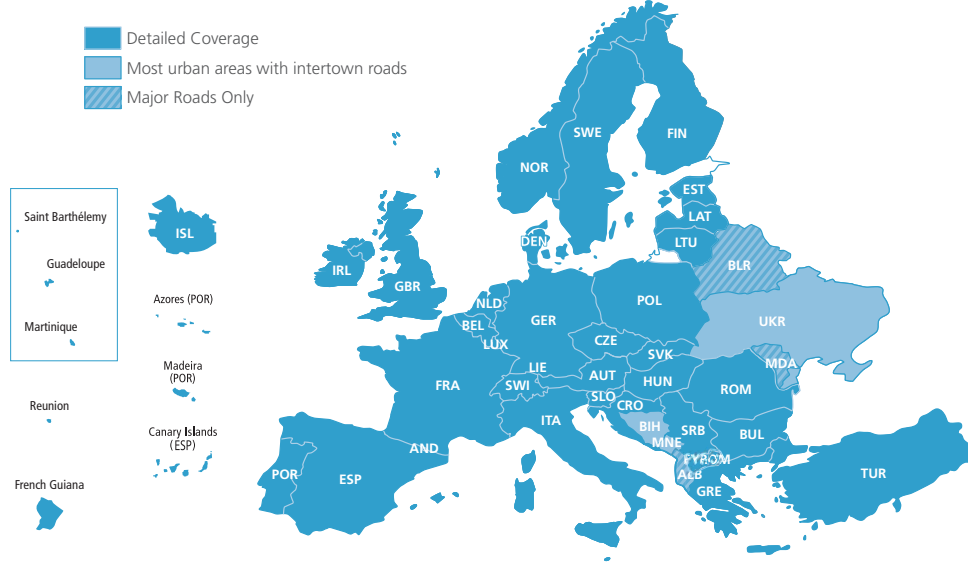

The DNX5230DAB navigation systems feature a partial removable faceplate that offers anti-theft security and is easy to carry.

MAP DATA COVERAGE

Don't get lost using old map data, keep up to date and download the latest maps online to an SD card or USB memory and upload to your navigation system. Map coverage includes Andorra, Austria, Belgium, Croatia, The Czech Republic, Denmark, Estonia, Finland, France, Germany, Gibraltar, Greece, Hungary, Iceland, Italy, Kosovo, Latvia, Lithuania, Liechtenstein, Luxembourg, Monaco, Montenegro, The Netherlands, Norway, Poland, Portugal, The Republic of Ireland, The Republic of Macedonia, San Marino, Serbia, Slovakia, Slovenia, Spain, Sweden, Switzerland, Turkey, Ukraine, the Vatican City and the UK.