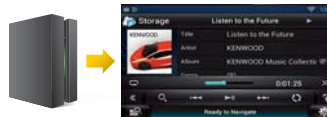

KENWOOD STORAGE