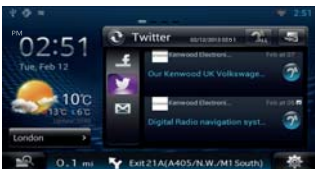

SOCIAL NETWORK BY VOICE

Have you ever wished to check the latest update on your social network while driving? With DNN9230DAB you can! DNN9230DAB can read aloud posts and allows you to reply using Text to Speech and Speech to Text technology. Always keep your headunit in sync with Facebook, Twitter, Email, Google Calendar and your RSS feeds.