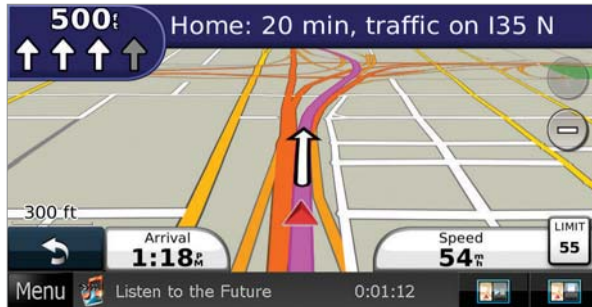

13:06pm, Traffic jam ahead