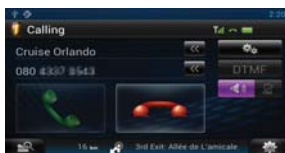

DNX4230DAB/BT

Made for iPod iPhone

6.1" WVGA Navigation System with Built-in DAB Tuner

6.1" WideVGA	Touch Panel	Lane Assist	Traffic Trend My Trend	MultiRoute Review
Garmin Smartphone Link	TMC Inside	Split Screen Control	PinP	Variable Colour Illumination
Colour Coordinate	MP3 WMA AAC WAV	MPEG 1/2/4 JPEG WMV H.264	DivX	DVD±R/RW
Multi-Language Menu & Tag	USB x 1	1AVin 1AVout 1R-CAM	50W x 4 MOSFET	2V 3Preouts
Steering Remote Control Ready				

DAB capability only for DNX4230DAB.

BLUETOOTH AUTO PAIRING

When you connect your iPhone via a USB cable, the unit will automatically detect and pair your iPhone. There is no more complicated Bluetooth setup.

VOICE CONTROL USING SIRI

When connecting your iPhone to DNN9230DAB, you can activate the Siri function and speak through the wired microphone by simply pressing the Voice Key.

PARTIAL REMOVABLE FACEPLATE