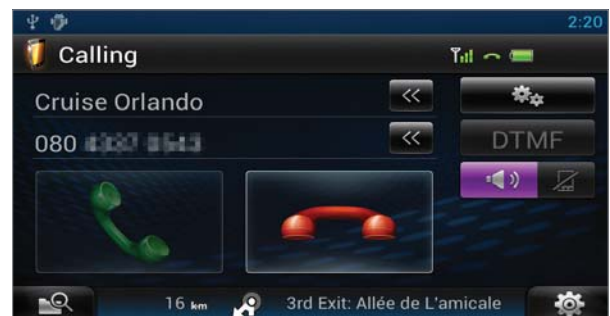

LANE ASSIST WITH PHOTO REAL JUNCTION VIEW

These two convenient features offer a reliable guide on the motorway and multi-lane junctions. With the combination of the split screen function, the driver may check both the route and the junction view at the same time.

Photo Real Junction View

Lane Assist

BLUETOOTH TECHNOLOGY

All DNX navigation systems come equipped with built-in Bluetooth capability to enable hands-free mobile phone operation so you can keep your hands on the steering wheel where they belong and concentrate on the road ahead. In addition, we have integrated the capability to play music files stored in A2DP-compatible devices to bring a wireless world of seamless entertainment into your car.