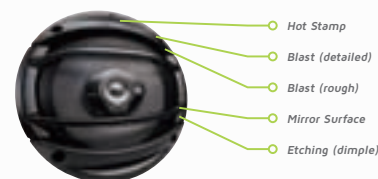

100mm Dual Cone Speaker

PEAK POWER	110w
RATED POWER	4ohms 20W

SOLID GRILLE DESIGN

A unique "face guard" shaped grille, with various surface-processing techniques enhance the attractive design, giving the E-Series speakers a solid new look.