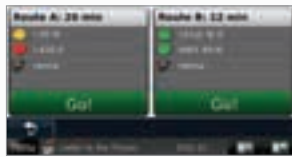

13:06pm, Traffic jam ahead