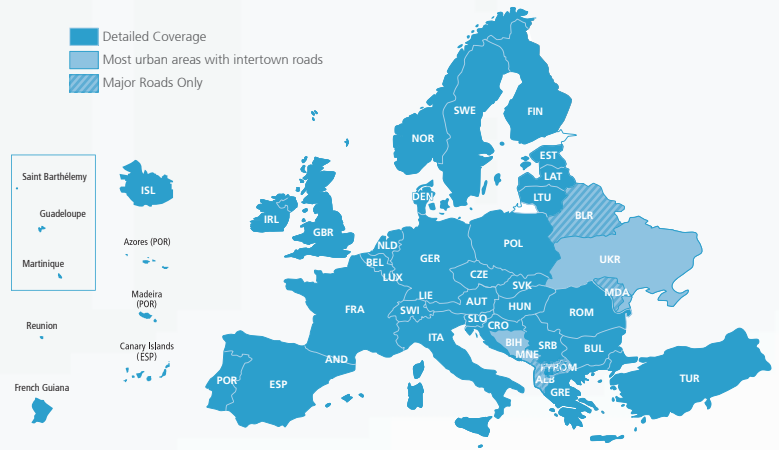

CAW-KIMUN1

Kenwood integration module

CAW-CKIMVW1

Plug & Play wiring harness for VW, Skoda & Seat cars.

Check our website for details.

MAP DATA COVERAGE

Don't get lost using old map data, keep up to date and download the latest maps online to an SD card or USB memory and upload to your navigation system. Map coverage includes Andorra, Austria, Belgium, Croatia, The Czech Republic, Denmark, Estonia, Finland, France, Germany, Gibraltar, Greece, Hungary, Iceland, Italy, Kosovo, Latvia, Lithuania, Liechtenstein, Luxembourg, Monaco, Montenegro, The Netherlands, Norway, Poland, Portugal, The Republic of Ireland, The Republic of Macedonia, San Marino, Serbia, Slovakia, Slovenia, Spain, Sweden, Switzerland, Turkey, Ukraine, the Vatican City and the UK.