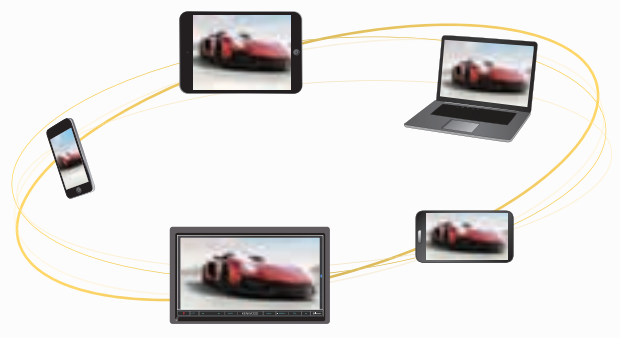

SOCIAL NETWORK BY VOICE

Have you ever wished to check the latest update on your social network while driving? With DNN9230DAB you can! DNN9230DAB can read out loud posts and allows you to reply using Text to Speech and Speech to Text technology. Always keep your headunit in sync with Facebook, Twitter, Email, Google Calendar and your RSS feeds.

NETWORK

CONNECT THROUGH THE CLOUD

KENWOOD WIRELESS LINK

Thanks to Kenwood's wireless technology, you can share video and music contents between DNN9230DAB and other Wi-Fi enabled devices such as a Smartphone, Tablet, or PC. Enjoy seamless entertainment while you are driving.

ROUTE COLLECTOR

Route Collector is a Social Network Service where you can share your trip log, route and photos with other Route Collector users. You can plan a route before leaving home using the Route Collector website. Visit <http://www.route-collector.com> and create a trip plan and import your route to the unit.

12:00, No traffic

13:06pm, Traffic jam ahead

TMC INSIDE

The built-in TMC tuner offers real-time traffic information. The system can also calculate a route to avoid congestion according to the traffic information received.