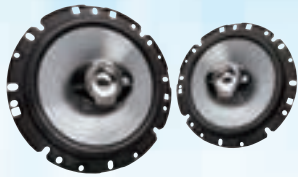

KFC-E1764C

170mm 3-way Speaker

PEAK POWER	200w
RATED POWER	4ohms 35W

KFC-E1364C

130mm 3-way Speaker

PEAK POWER	150w
RATED POWER	4ohms 28W

KFC-E1064C

100mm 3-way Speaker

PEAK POWER	120w
RATED POWER	4ohms 20W