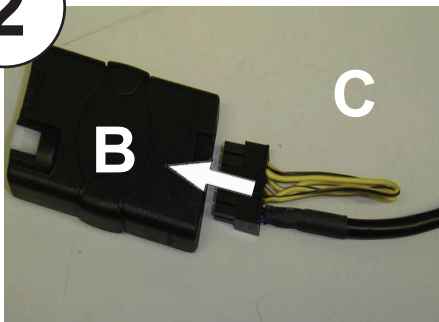

## Steering Wheel Remote Control Adaptor

### **CAW-BM7330**

BMW 3 Series 06/01-09/02

BMW 5 Series 11/00-12/04

BMW Mini 08/03 > (With 3 spoke steering wheel and 40 way connector)

Check for latest updates on:  
[www.kenwood.eu](http://www.kenwood.eu)

1

OR

2

Vehicle Function	Click
▲	Seek +
▼	Seek -
+	Vol +
-	Vol -

\*Functions Given are a general guide, exact functionality may vary with Kenwood Model/Vehicle