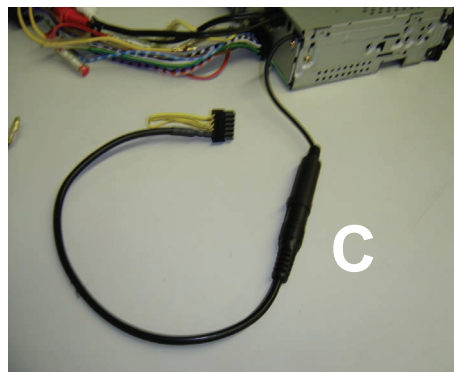

## Steering Wheel Remote Control Adaptor

### **CAW-BM7330**

BMW 3 Series 06/01-09/02

BMW 5 Series 11/00-12/04

BMW Mini 08/03 > (With 3 spoke steering wheel and 40 way connector)

Check for latest updates on:  
[www.kenwood.eu](http://www.kenwood.eu)

1

OR

2

Vehicle Function	Click
▲	Seek +
▼	Seek -
+	Vol +
-	Vol -

\*Functions Given are a general guide, exact functionality may vary with Kenwood Model/Vehicle