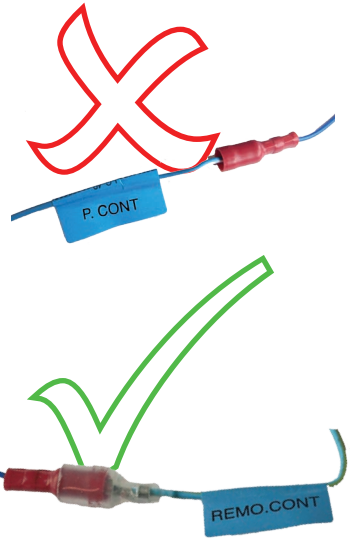

## Steering Wheel Remote Control Adaptor

### **CAW-BM7330**

BMW 3 Series 06/01-09/02

BMW 5 Series 11/00-12/04

BMW Mini 08/03 > (With 3 spoke steering wheel and 40 way connector)

Check for latest updates on:  
[www.kenwood.eu](http://www.kenwood.eu)

1

OR

2

Vehicle Function	Click
▲	Seek +
▼	Seek -
+	Vol +
-	Vol -

\*Functions Given are a general guide, exact functionality may vary with Kenwood Model/Vehicle