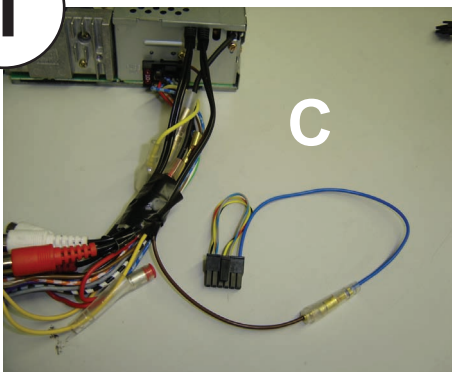

## Steering Wheel Remote Control Adaptor

### **CAW-BM7330**

BMW 3 Series 06/01-09/02

BMW 5 Series 11/00-12/04

BMW Mini 08/03 > (With 3 spoke steering wheel and 40 way connector)

Check for latest updates on:  
[www.kenwood.eu](http://www.kenwood.eu)

1

OR

2

Vehicle Function	Click
▲	Seek +
▼	Seek -
+	Vol +
-	Vol -

\*Functions Given are a general guide, exact functionality may vary with Kenwood Model/Vehicle