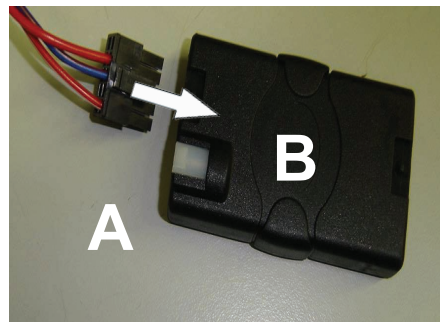

### **CAW-BM7330**

BMW 3 Series 06/01-09/02

BMW 5 Series 11/00-12/04

BMW Mini 08/03 > (With 3 spoke steering wheel and 40 way connector)

Check for latest updates on:  
[www.kenwood.eu](http://www.kenwood.eu)

1

OR

2

Vehicle Function	Click
▲	Seek +
▼	Seek -
+	Vol +
-	Vol -

\*Functions Given are a general guide, exact functionality may vary with Kenwood Model/Vehicle