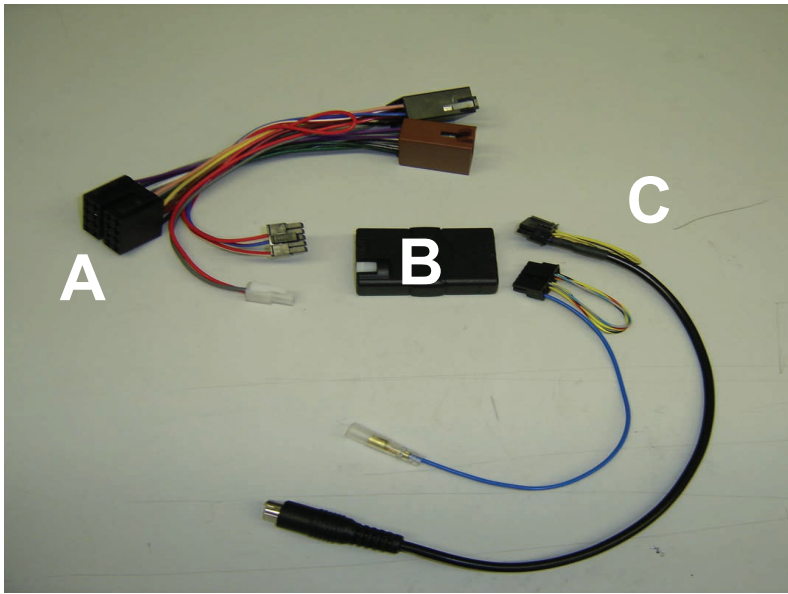

## Steering Wheel Remote Control Adaptor

### **CAW-BM7330**

BMW 3 Series 06/01-09/02

BMW 5 Series 11/00-12/04

BMW Mini 08/03 > (With 3 spoke steering wheel and 40 way connector)

Check for latest updates on:  
[www.kenwood.eu](http://www.kenwood.eu)

1

OR

2

Vehicle Function	Click
▲	Seek +
▼	Seek -
+	Vol +
-	Vol -

\*Functions Given are a general guide, exact functionality may vary with Kenwood Model/Vehicle