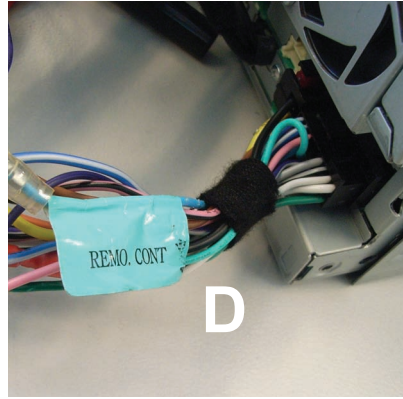

KENWOOD

Steering Wheel Remote Control Adaptor

CAW-BM1190

BMW 1 Series 2004 >
BMW 3 Series (E90) 2005 >

(CAN BUS)

Check for latest updates on:
www.kenwood.eu

1

2

3

OR

4

Vehicle Function	Click
▲	Seek +
▼	Seek -
+	Vol +
-	Vol -
	Mute
	Mute
	Air Con Recycle
	Source

*Functions Given are a general guide, exact functionality may vary with Kenwood Model/Vehicle