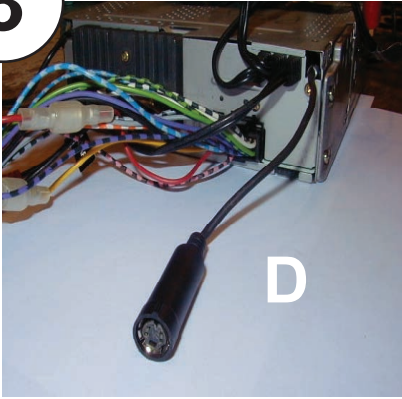

KENWOOD

Steering Wheel Remote Control Adaptor

CAW-BM1190

BMW 1 Series 2004 >
BMW 3 Series (E90) 2005 >

(CAN BUS)

Check for latest updates on:
www.kenwood.eu

1

2

3

OR

4

Vehicle Function	Click
▲	Seek +
▼	Seek -
+	Vol +
-	Vol -
	Mute
	Mute
	Air Con Recycle
	Source

*Functions Given are a general guide, exact functionality may vary with Kenwood Model/Vehicle