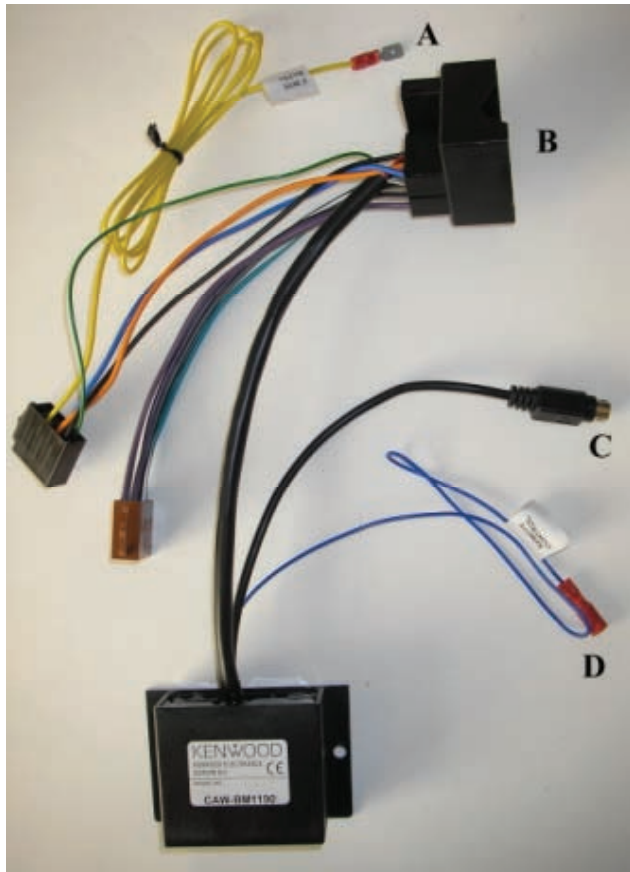

KENWOOD

Steering Wheel Remote Control Adaptor

CAW-BM1190

BMW 1 Series 2004 >
BMW 3 Series (E90) 2005 >

(CAN BUS)

Check for latest updates on:
www.kenwood.eu

1

2

3

OR

4

Vehicle Function	Click
▲	Seek +
▼	Seek -
+	Vol +
-	Vol -
	Mute
	Mute
	Air Con Recycle
	Source

*Functions Given are a general guide, exact functionality may vary with Kenwood Model/Vehicle