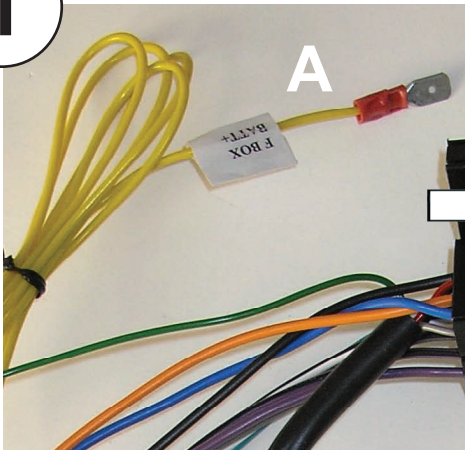

KENWOOD

Steering Wheel Remote Control Adaptor

CAW-BM1190

BMW 1 Series 2004 >
BMW 3 Series (E90) 2005 >

(CAN BUS)

Check for latest updates on:
www.kenwood.eu

1

2

3

OR

4

Vehicle Function	Click
▲	Seek +
▼	Seek -
+	Vol +
-	Vol -
	Mute
	Mute
	Air Con Recycle
	Source

*Functions Given are a general guide, exact functionality may vary with Kenwood Model/Vehicle