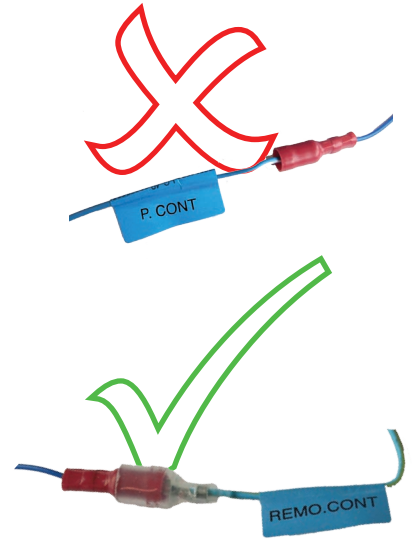

KENWOOD

Steering Wheel Remote Control Adaptor

CAW-BM1190

BMW 1 Series 2004 >
BMW 3 Series (E90) 2005 >

(CAN BUS)

Check for latest updates on:
www.kenwood.eu

1

2

3

OR

4

Vehicle Function	Click
▲	Seek +
▼	Seek -
+	Vol +
-	Vol -
	Mute
	Mute
	Air Con Recycle
	Source

*Functions Given are a general guide, exact functionality may vary with Kenwood Model/Vehicle