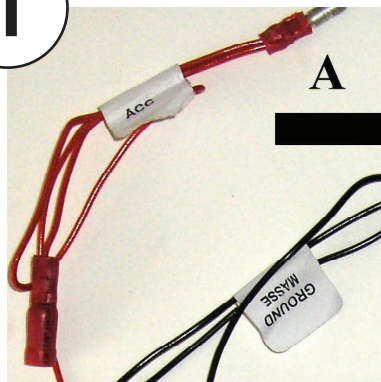

KENWOOD

Steering Wheel Remote Control Adaptor

CAW-VW1120

VW Golf VI > 2005

Check for latest updates on:
www.kenwood.eu

1

2

3

4

OR

5

Vehicle Function	Click
Vol +	Vol +
Vol -	Vol -
Seek +	Seek +
Seek -	Seek -

*Functions Given are a general guide, exact functionality may vary with Kenwood Model/Vehicle