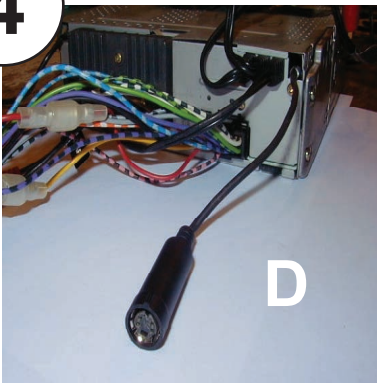

KENWOOD

Steering Wheel Remote Control Adaptor

CAW-VW1120

VW Golf VI > 2005

Check for latest updates on:
www.kenwood.eu

1

2

3

4

OR

5

Vehicle Function	Click
Vol +	Vol +
Vol -	Vol -
Seek +	Seek +
Seek -	Seek -

*Functions Given are a general guide, exact functionality may vary with Kenwood Model/Vehicle