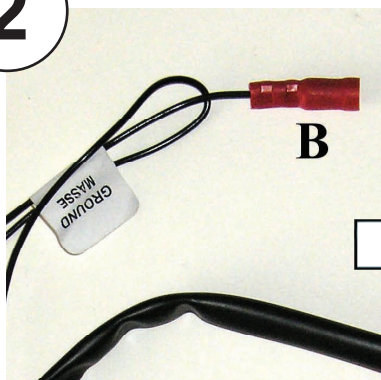

KENWOOD

Steering Wheel Remote Control Adaptor

CAW-VW1120

VW Golf VI > 2005

Check for latest updates on:
www.kenwood.eu

1

2

3

4

OR

5

Vehicle Function	Click
Vol +	Vol +
Vol -	Vol -
Seek +	Seek +
Seek -	Seek -

*Functions Given are a general guide, exact functionality may vary with Kenwood Model/Vehicle