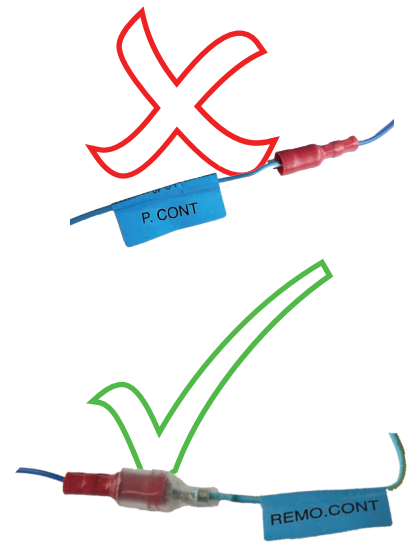

KENWOOD

Steering Wheel Remote Control Adaptor

CAW-VW1120

VW Golf VI > 2005

Check for latest updates on:
www.kenwood.eu

1

2

3

4

OR

5

Vehicle Function	Click
Vol +	Vol +
Vol -	Vol -
Seek +	Seek +
Seek -	Seek -

*Functions Given are a general guide, exact functionality may vary with Kenwood Model/Vehicle