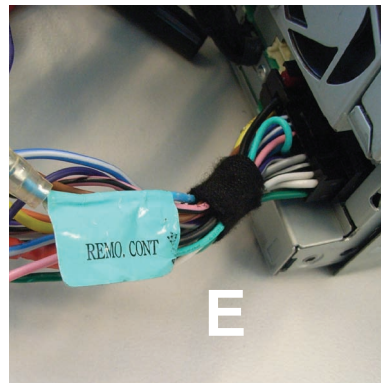

KENWOOD

Steering Wheel Remote Control Adaptor

CAW-VW1120

VW Golf VI > 2005

Check for latest updates on:
www.kenwood.eu

1

2

3

4

OR

5

Vehicle Function	Click
Vol +	Vol +
Vol -	Vol -
Seek +	Seek +
Seek -	Seek -

*Functions Given are a general guide, exact functionality may vary with Kenwood Model/Vehicle