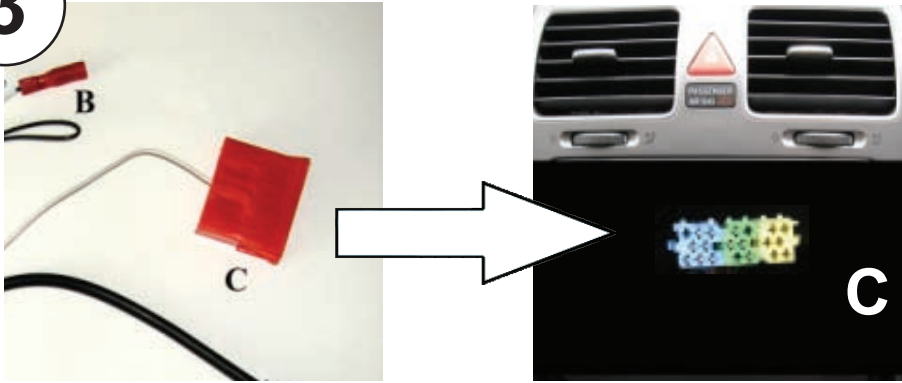

KENWOOD

Steering Wheel Remote Control Adaptor

CAW-VW1120

VW Golf VI > 2005

Check for latest updates on:
www.kenwood.eu

1

2

3

4

OR

5

Vehicle Function	Click
Vol +	Vol +
Vol -	Vol -
Seek +	Seek +
Seek -	Seek -

*Functions Given are a general guide, exact functionality may vary with Kenwood Model/Vehicle