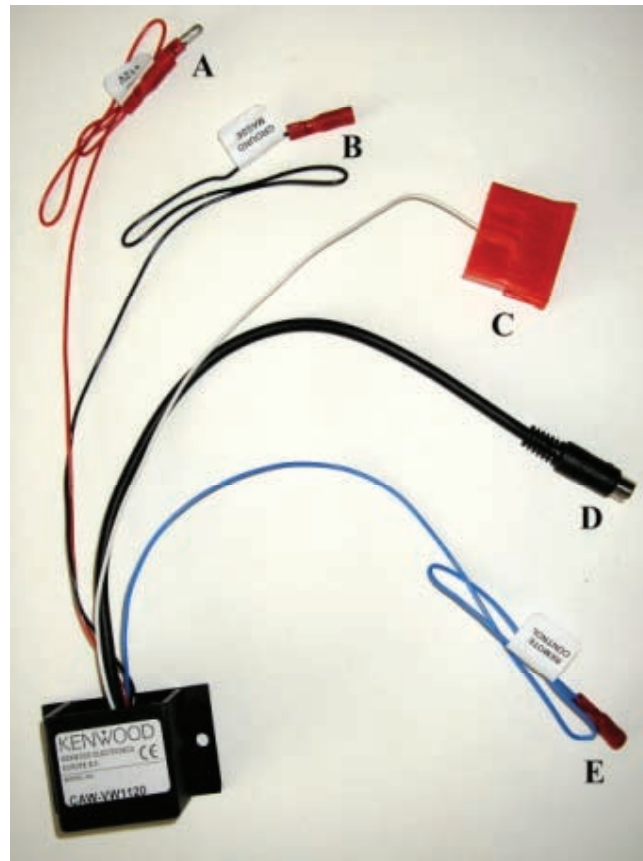

KENWOOD

Steering Wheel Remote Control Adaptor

CAW-VW1120

VW Golf VI > 2005

Check for latest updates on:
www.kenwood.eu

1

2

3

4

OR

5

Vehicle Function	Click
Vol +	Vol +
Vol -	Vol -
Seek +	Seek +
Seek -	Seek -

*Functions Given are a general guide, exact functionality may vary with Kenwood Model/Vehicle