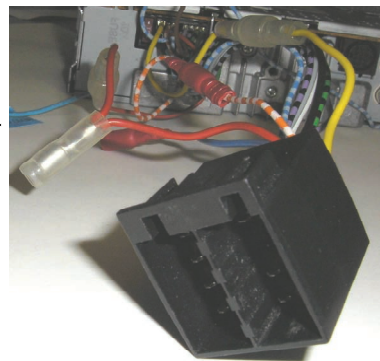

KENWOOD

Steering Wheel Remote Control Adaptor

CAW-VW1120

VW Golf VI > 2005

Check for latest updates on:
www.kenwood.eu

1

2

3

4

OR

5

Vehicle Function	Click
Vol +	Vol +
Vol -	Vol -
Seek +	Seek +
Seek -	Seek -

*Functions Given are a general guide, exact functionality may vary with Kenwood Model/Vehicle