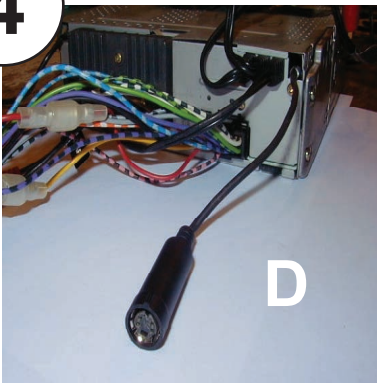

KENWOOD

Steering Wheel Remote Control Adaptor

CAW-SK1150

Skoda SuperB 03 >

Check for latest updates on:
www.kenwood.eu

1

2

3

4

OR

5

Vehicle Function	Click
Vol +	Vol +
Vol -	Vol -
Seek +	Seek +
Seek -	Seek -

*Functions Given are a general guide, exact functionality may vary with Kenwood Model/Vehicle