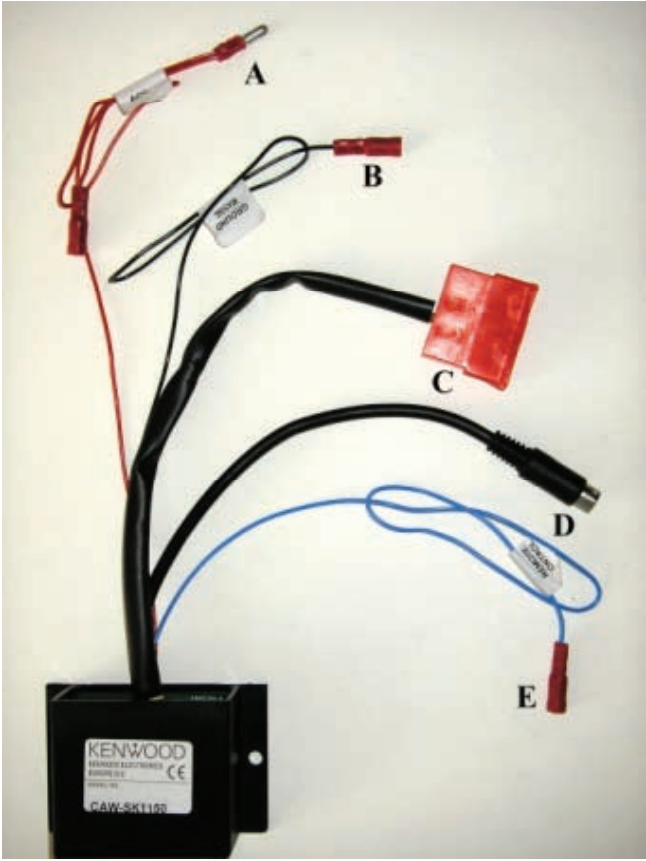

KENWOOD

Steering Wheel Remote Control Adaptor

CAW-SK1150

Skoda SuperB 03 >

Check for latest updates on:
www.kenwood.eu

1

2

3

4

OR

5

Vehicle Function	Click
Vol +	Vol +
Vol -	Vol -
Seek +	Seek +
Seek -	Seek -

*Functions Given are a general guide, exact functionality may vary with Kenwood Model/Vehicle