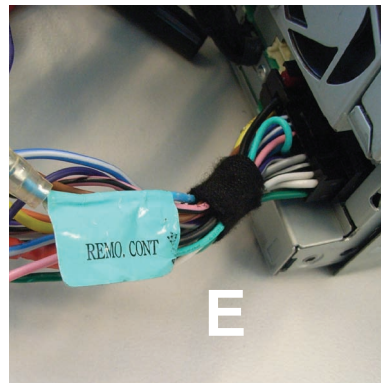

KENWOOD

Steering Wheel Remote Control Adaptor

CAW-SK1150

Skoda SuperB 03 >

Check for latest updates on:
www.kenwood.eu

1

2

3

4

OR

5

Vehicle Function	Click
Vol +	Vol +
Vol -	Vol -
Seek +	Seek +
Seek -	Seek -

*Functions Given are a general guide, exact functionality may vary with Kenwood Model/Vehicle