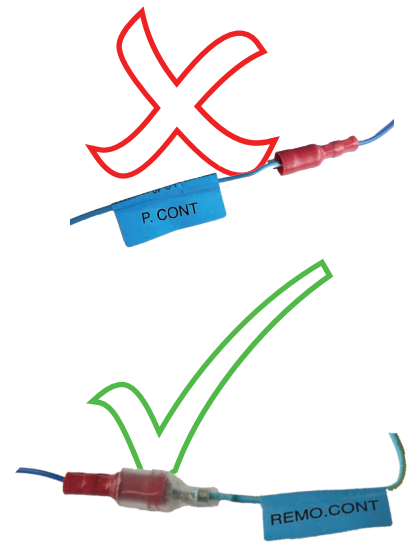

KENWOOD

Steering Wheel Remote Control Adaptor

CAW-SK1150

Skoda SuperB 03 >

Check for latest updates on:
www.kenwood.eu

1

2

3

4

OR

5

Vehicle Function	Click
Vol +	Vol +
Vol -	Vol -
Seek +	Seek +
Seek -	Seek -

*Functions Given are a general guide, exact functionality may vary with Kenwood Model/Vehicle