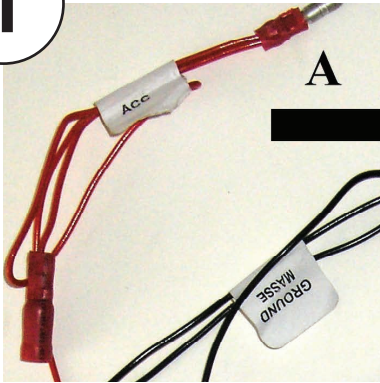

KENWOOD

Steering Wheel Remote Control Adaptor

CAW-SK1150

Skoda SuperB 03 >

Check for latest updates on:
www.kenwood.eu

1

2

3

4

OR

5

Vehicle Function	Click
Vol +	Vol +
Vol -	Vol -
Seek +	Seek +
Seek -	Seek -

*Functions Given are a general guide, exact functionality may vary with Kenwood Model/Vehicle