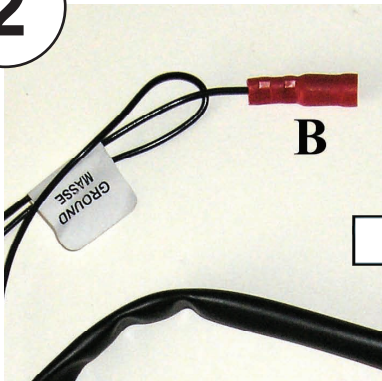

KENWOOD

Steering Wheel Remote Control Adaptor

CAW-SK1150

Skoda SuperB 03 >

Check for latest updates on:
www.kenwood.eu

1

2

3

4

OR

5

Vehicle Function	Click
Vol +	Vol +
Vol -	Vol -
Seek +	Seek +
Seek -	Seek -

*Functions Given are a general guide, exact functionality may vary with Kenwood Model/Vehicle