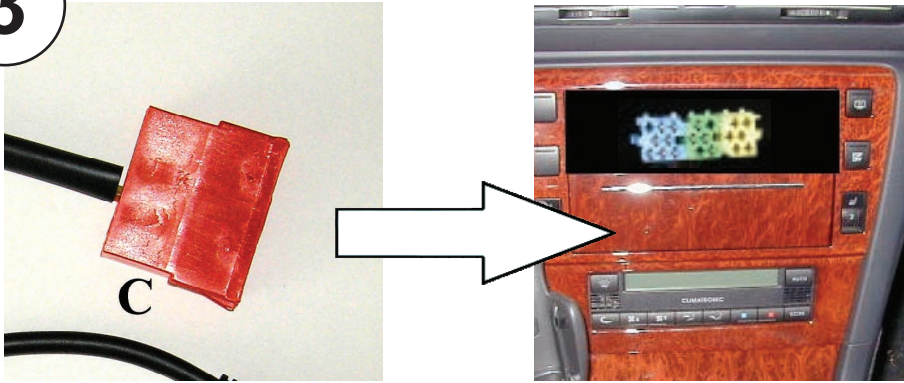

KENWOOD

Steering Wheel Remote Control Adaptor

CAW-SK1150

Skoda SuperB 03 >

Check for latest updates on:
www.kenwood.eu

1

2

3

4

OR

5

Vehicle Function	Click
Vol +	Vol +
Vol -	Vol -
Seek +	Seek +
Seek -	Seek -

*Functions Given are a general guide, exact functionality may vary with Kenwood Model/Vehicle