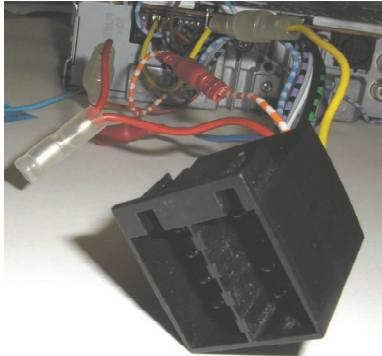

KENWOOD

Steering Wheel Remote Control Adaptor

CAW-SK1150

Skoda SuperB 03 >

Check for latest updates on:
www.kenwood.eu

1

2

3

4

OR

5

Vehicle Function	Click
Vol +	Vol +
Vol -	Vol -
Seek +	Seek +
Seek -	Seek -

*Functions Given are a general guide, exact functionality may vary with Kenwood Model/Vehicle