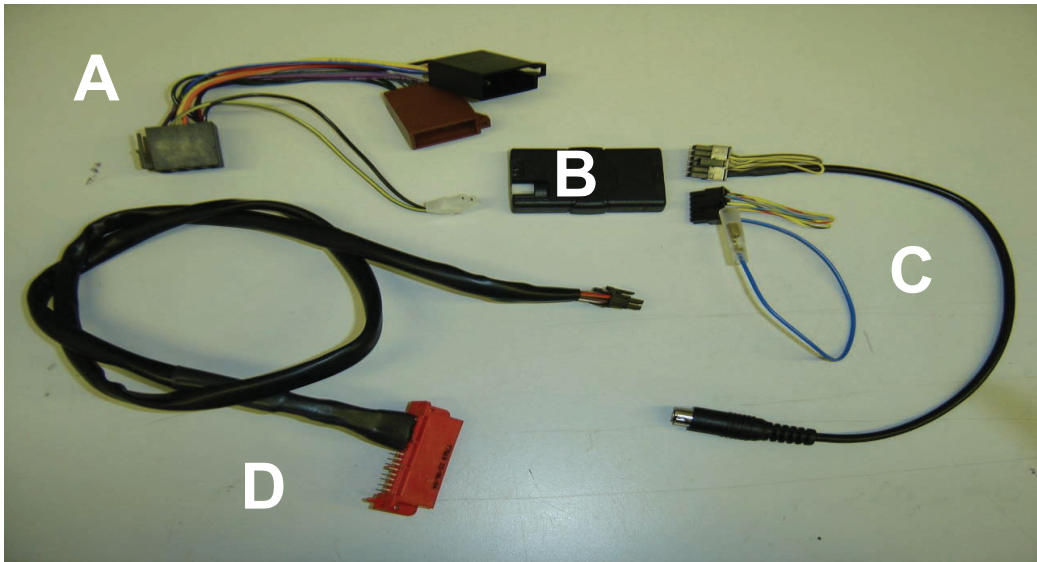

KENWOOD

Steering Wheel Remote Control Adaptor

CAW-RN7400

Renault Megane 11/02-01/05

Vehicle WITH remote Audio display

Check for latest updates on:
www.kenwood.eu

1

OR

2

3

4

NOTE:
Connect RED part of D behind Clock/Audio Display Module

5

6

Vehicle Function	Click	Hold
Vol +	Vol +	-
Vol -	Vol -	-
Mute	Mute	-
▶	Seek +	Seek -
* ▶ * ▶	Source	-
Roller	Preset +/-	-

*Functions Given are a general guide, exact functionality may vary with Kenwood Model/Vehicle