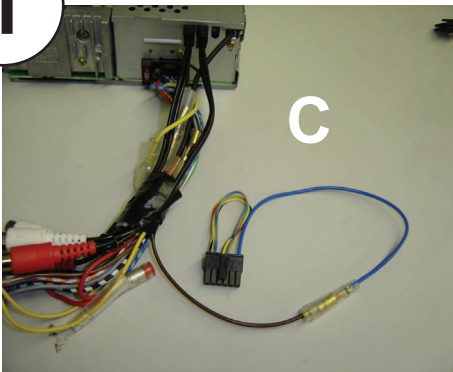

KENWOOD

Steering Wheel Remote Control Adaptor

CAW-RN7400

Renault Megane 11/02-01/05

Vehicle WITH remote Audio display

Check for latest updates on:
www.kenwood.eu

1

OR

2

3

4

NOTE:
Connect RED part of D behind Clock/Audio Display Module

5

6

Vehicle Function	Click	Hold
Vol +	Vol +	-
Vol -	Vol -	-
Mute	Mute	-
▶	Seek +	Seek -
* ▶ * ▶	Source	-
Roller	Preset +/-	-

*Functions Given are a general guide, exact functionality may vary with Kenwood Model/Vehicle