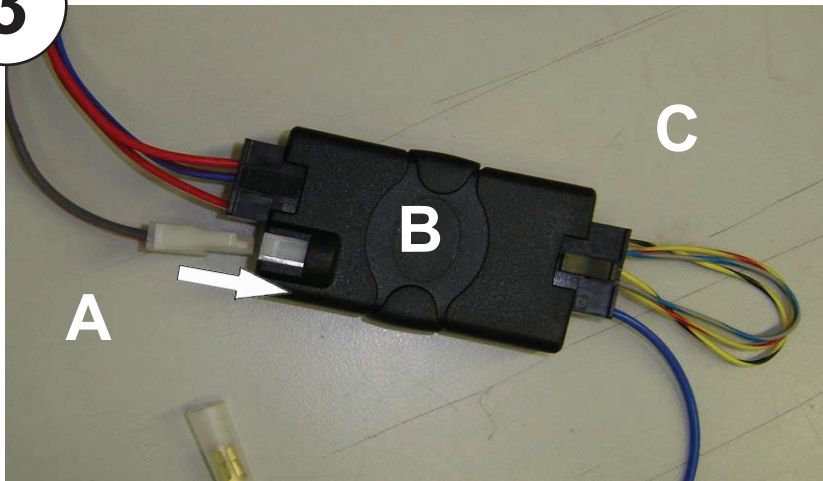

KENWOOD

Steering Wheel Remote Control Adaptor

CAW-RN7400

Renault Megane 11/02-01/05

Vehicle WITH remote Audio display

Check for latest updates on:
www.kenwood.eu

1

OR

2

3

4

NOTE:
Connect RED part of D behind Clock/Audio Display Module

5

6

Vehicle Function	Click	Hold
Vol +	Vol +	-
Vol -	Vol -	-
Mute	Mute	-
▶	Seek +	Seek -
* ▶ * ▶	Source	-
Roller	Preset +/-	-

*Functions Given are a general guide, exact functionality may vary with Kenwood Model/Vehicle