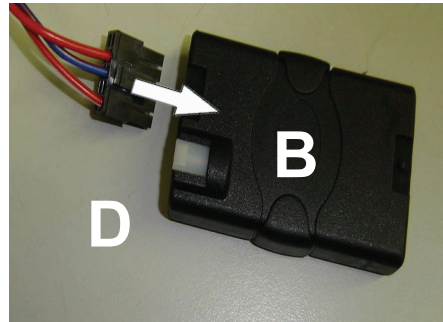

KENWOOD

Steering Wheel Remote Control Adaptor

CAW-RN7400

Renault Megane 11/02-01/05

Vehicle WITH remote Audio display

Check for latest updates on:
www.kenwood.eu

1

OR

2

3

4

NOTE:
Connect RED part of D behind Clock/Audio Display Module

5

6

Vehicle Function	Click	Hold
Vol +	Vol +	-
Vol -	Vol -	-
Mute	Mute	-
▶	Seek +	Seek -
* ▶ * ▶	Source	-
Roller	Preset +/-	-

*Functions Given are a general guide, exact functionality may vary with Kenwood Model/Vehicle