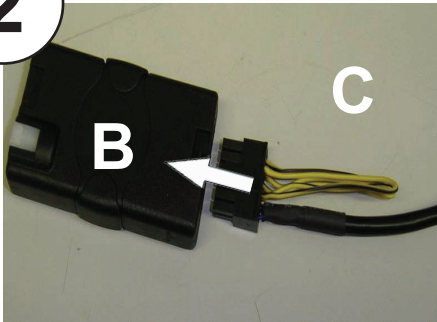

KENWOOD

Steering Wheel Remote Control Adaptor

CAW-RN7400

Renault Megane 11/02-01/05

Vehicle WITH remote Audio display

Check for latest updates on:
www.kenwood.eu

1

OR

2

3

4

NOTE:
Connect RED part of D behind Clock/Audio Display Module

5

6

Vehicle Function	Click	Hold
Vol +	Vol +	-
Vol -	Vol -	-
Mute	Mute	-
▶	Seek +	Seek -
* ▶ * ▶	Source	-
Roller	Preset +/-	-

*Functions Given are a general guide, exact functionality may vary with Kenwood Model/Vehicle