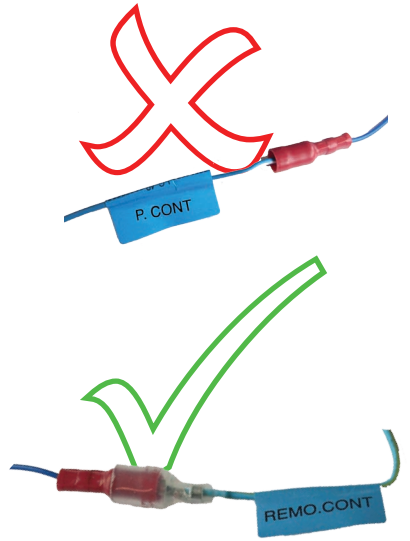

KENWOOD

Steering Wheel Remote Control Adaptor

CAW-RN7400

Renault Megane 11/02-01/05

Vehicle WITH remote Audio display

Check for latest updates on:
www.kenwood.eu

1

OR

2

3

4

NOTE:
Connect RED part of D behind Clock/Audio Display Module

5

6

Vehicle Function	Click	Hold
Vol +	Vol +	-
Vol -	Vol -	-
Mute	Mute	-
▶	Seek +	Seek -
* ▶ * ▶	Source	-
Roller	Preset +/-	-

*Functions Given are a general guide, exact functionality may vary with Kenwood Model/Vehicle