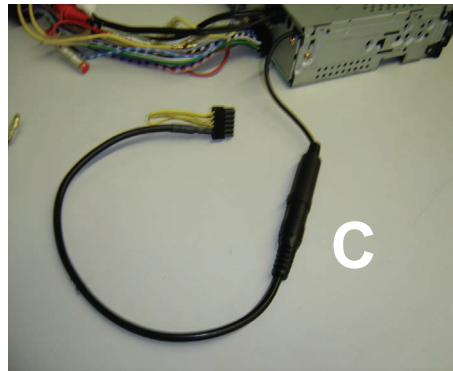

KENWOOD

Steering Wheel Remote Control Adaptor

CAW-CP7190

Citroen XM 10/89-06/94 *

Peugeot 206 10/98-09/99

Peugeot 306 04/93-09/99

Peugeot 405 11/92-08/97 *

Peugeot 605 09/90-01/99 *

*** You also need CAW-CP204**

Check for latest updates on:
www.kenwood.eu

1

OR

2

Vehicle Function	Click	Hold
Vol +	Vol +	-
Vol -	Vol -	-
Mute	Mute	-
▶	Seek +	Seek -
* ▶ * ▶	Source	-
Roller	Preset +/-	-

*Functions Given are a general guide, exact functionality may vary with Kenwood Model/Vehicle