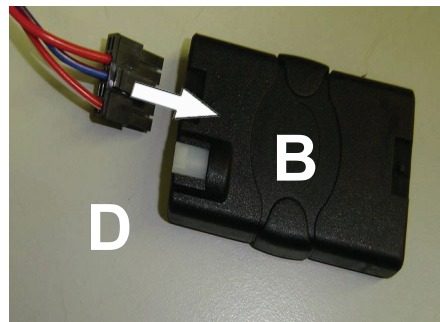

*** You also need CAW-CP204**

Check for latest updates on:
www.kenwood.eu

1

OR

2

Vehicle Function	Click	Hold
Vol +	Vol +	-
Vol -	Vol -	-
Mute	Mute	-
▶	Seek +	Seek -
* ▶ * ▶	Source	-
Roller	Preset +/-	-

*Functions Given are a general guide, exact functionality may vary with Kenwood Model/Vehicle