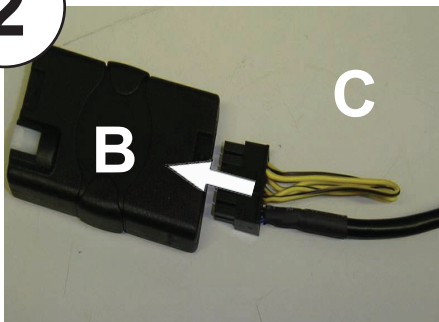

*** You also need CAW-CP204**

Check for latest updates on:
www.kenwood.eu

1

OR

2

Vehicle Function	Click	Hold
Vol +	Vol +	-
Vol -	Vol -	-
Mute	Mute	-
▶	Seek +	Seek -
* ▶ * ▶	Source	-
Roller	Preset +/-	-

*Functions Given are a general guide, exact functionality may vary with Kenwood Model/Vehicle