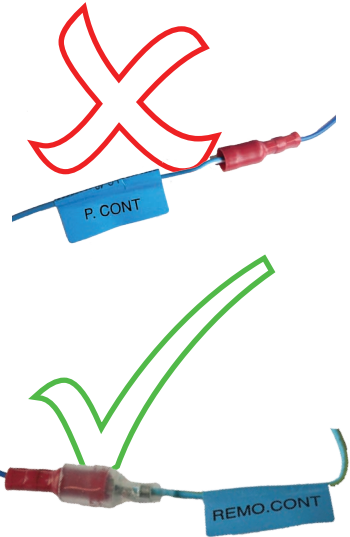

KENWOOD

Steering Wheel Remote Control Adaptor

CAW-CP7190

Citroen XM 10/89-06/94 *

Peugeot 206 10/98-09/99

Peugeot 306 04/93-09/99

Peugeot 405 11/92-08/97 *

Peugeot 605 09/90-01/99 *

*** You also need CAW-CP204**

Check for latest updates on:
www.kenwood.eu

1

OR

2

Vehicle Function	Click	Hold
Vol +	Vol +	-
Vol -	Vol -	-
Mute	Mute	-
▶	Seek +	Seek -
* ▶ * ▶	Source	-
Roller	Preset +/-	-

*Functions Given are a general guide, exact functionality may vary with Kenwood Model/Vehicle