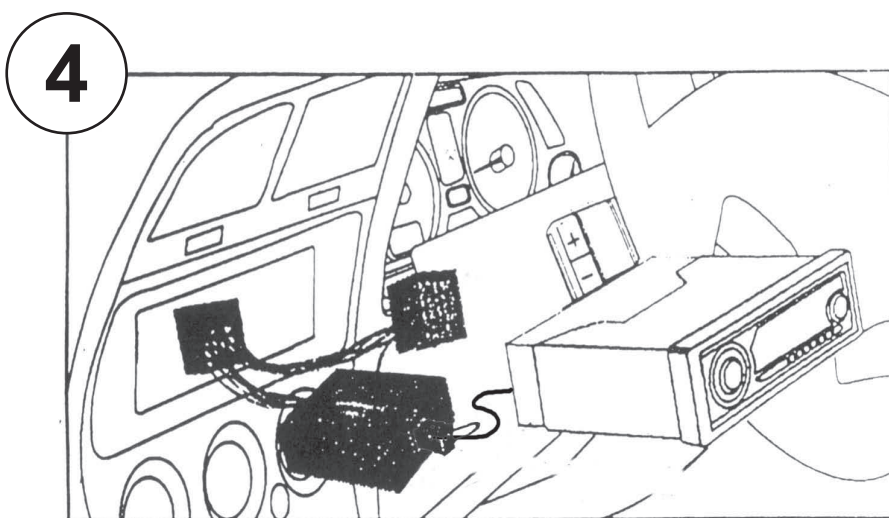

*** You also need CAW-CP204**

Check for latest updates on:
www.kenwood.eu

1

OR

2

Vehicle Function	Click	Hold
Vol +	Vol +	-
Vol -	Vol -	-
Mute	Mute	-
▶	Seek +	Seek -
* ▶ * ▶	Source	-
Roller	Preset +/-	-

*Functions Given are a general guide, exact functionality may vary with Kenwood Model/Vehicle