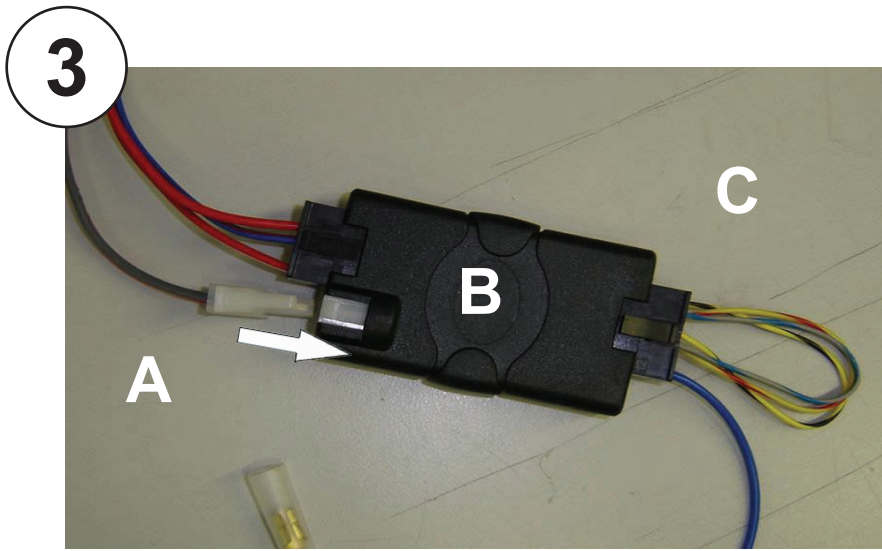

*** You also need CAW-CP204**

Check for latest updates on:
www.kenwood.eu

1

OR

2

Vehicle Function	Click	Hold
Vol +	Vol +	-
Vol -	Vol -	-
Mute	Mute	-
▶	Seek +	Seek -
* ▶ * ▶	Source	-
Roller	Preset +/-	-

*Functions Given are a general guide, exact functionality may vary with Kenwood Model/Vehicle