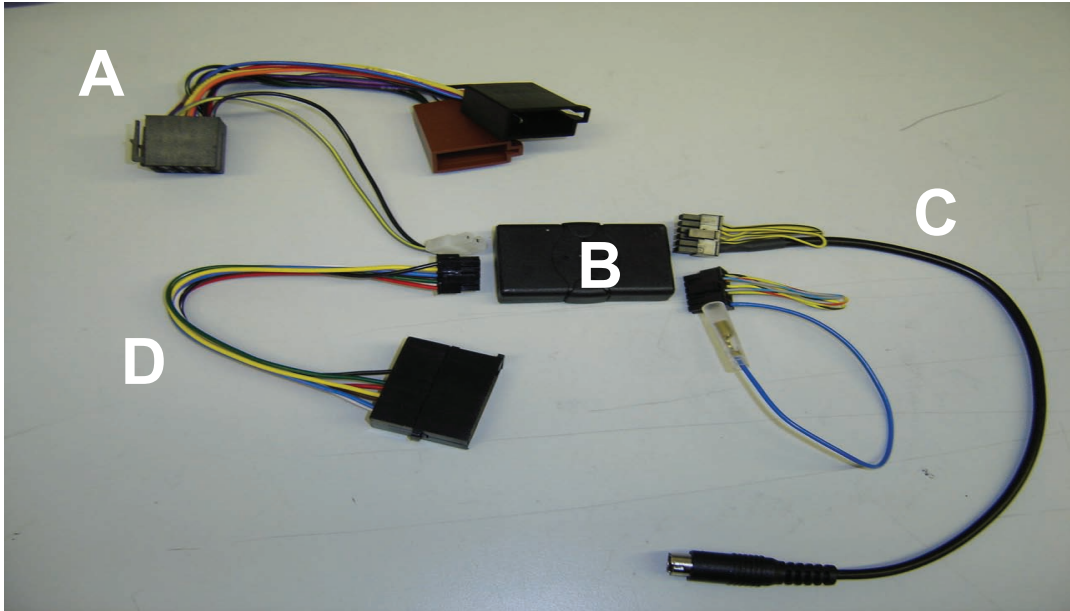

KENWOOD

Steering Wheel Remote Control Adaptor

CAW-CP7190

Citroen XM 10/89-06/94 *

Peugeot 206 10/98-09/99

Peugeot 306 04/93-09/99

Peugeot 405 11/92-08/97 *

Peugeot 605 09/90-01/99 *

*** You also need CAW-CP204**

Check for latest updates on:
www.kenwood.eu

1

OR

2

Vehicle Function	Click	Hold
Vol +	Vol +	-
Vol -	Vol -	-
Mute	Mute	-
▶	Seek +	Seek -
* ▶ * ▶	Source	-
Roller	Preset +/-	-

*Functions Given are a general guide, exact functionality may vary with Kenwood Model/Vehicle