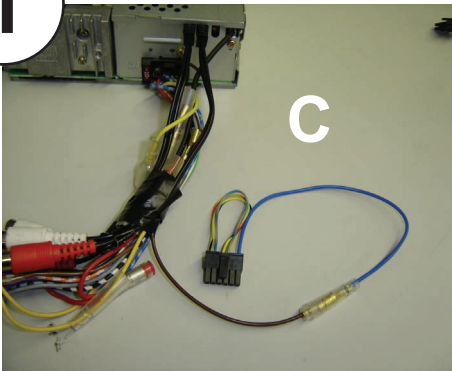

KENWOOD

Steering Wheel Remote Control Adaptor

CAW-CP7190

Citroen XM 10/89-06/94 *

Peugeot 206 10/98-09/99

Peugeot 306 04/93-09/99

Peugeot 405 11/92-08/97 *

Peugeot 605 09/90-01/99 *

*** You also need CAW-CP204**

Check for latest updates on:
www.kenwood.eu

1

OR

2

Vehicle Function	Click	Hold
Vol +	Vol +	-
Vol -	Vol -	-
Mute	Mute	-
▶	Seek +	Seek -
* ▶ * ▶	Source	-
Roller	Preset +/-	-

*Functions Given are a general guide, exact functionality may vary with Kenwood Model/Vehicle