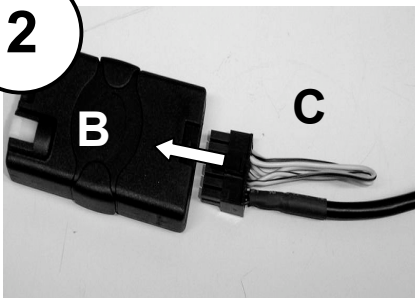

KENWOOD

Listen to the Future

Steering Wheel Remote Control Adaptor

CAW-CT7090
Citroen Xantia 05/93-06/00

www.kenwood-europe.com

1

2

3

4

Vehicle Function	Click	Hold
+	Vol+	-
-	Vol-	-
MUTE/CHANGE	Mute	-
MODE	Source/On	-
—	Seek+	-
—	Seek-	-
Memo __	Preset +	
Memo __	Preset-	

*Functions Given are a general guide, exact functionality may vary with Kenwood Model/Vehicle