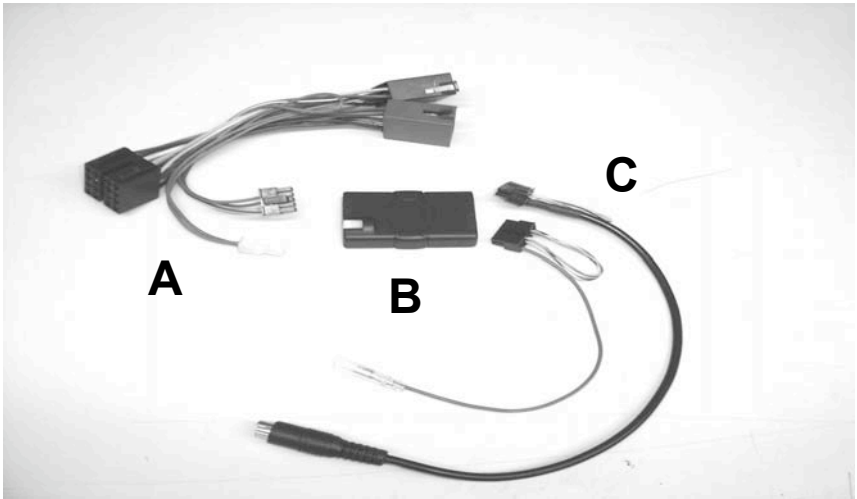

KENWOOD

Listen to the Future

Steering Wheel Remote Control Adaptor

CAW-CT7090
Citroen Xantia 05/93-06/00

www.kenwood-europe.com

1

2

3

4

Vehicle Function	Click	Hold
+	Vol+	-
-	Vol-	-
MUTE/CHANGE	Mute	-
MODE	Source/On	-
—	Seek+	-
—	Seek-	-
Memo __	Preset +	
Memo __	Preset-	

*Functions Given are a general guide, exact functionality may vary with Kenwood Model/Vehicle