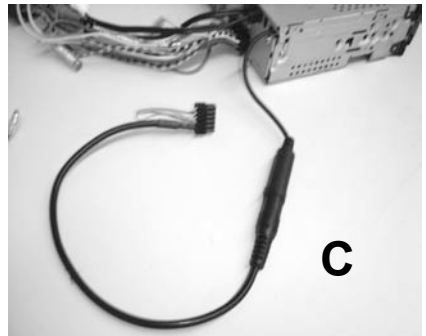

KENWOOD

Listen to the Future

Steering Wheel Remote Control Adaptor

CAW-CT7090
Citroen Xantia 05/93-06/00

www.kenwood-europe.com

1

2

3

4

Vehicle Function	Click	Hold
+	Vol+	-
-	Vol-	-
MUTE/CHANGE	Mute	-
MODE	Source/On	-
—	Seek+	-
—	Seek-	-
Memo __	Preset +	
Memo __	Preset-	

*Functions Given are a general guide, exact functionality may vary with Kenwood Model/Vehicle