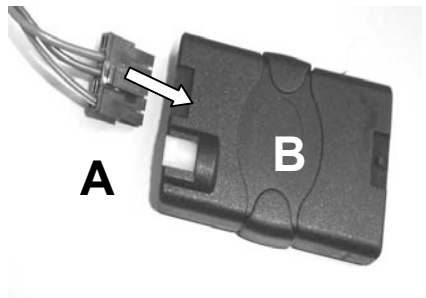

KENWOOD

Listen to the Future

Steering Wheel Remote Control Adaptor

CAW-CT7090
Citroen Xantia 05/93-06/00

www.kenwood-europe.com

1

2

3

4

Vehicle Function	Click	Hold
+	Vol+	-
-	Vol-	-
MUTE/CHANGE	Mute	-
MODE	Source/On	-
—	Seek+	-
—	Seek-	-
Memo __	Preset +	
Memo __	Preset-	

*Functions Given are a general guide, exact functionality may vary with Kenwood Model/Vehicle