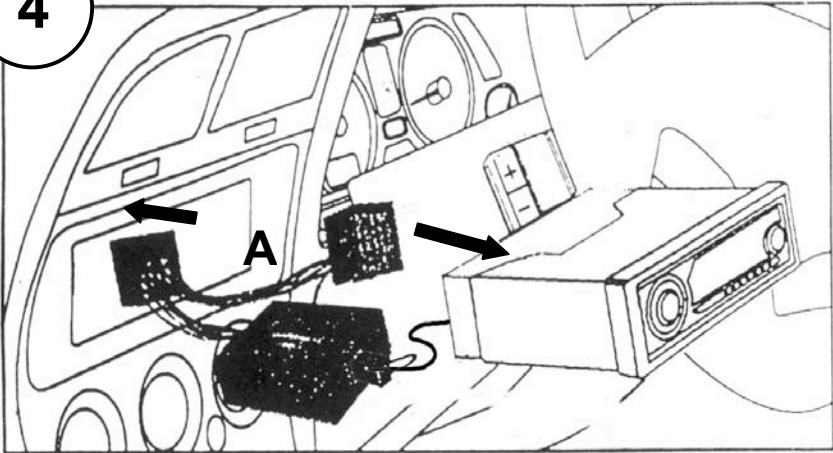

KENWOOD

Listen to the Future

Steering Wheel Remote Control Adaptor

CAW-CT7090
Citroen Xantia 05/93-06/00

www.kenwood-europe.com

1

2

3

4

Vehicle Function	Click	Hold
+	Vol+	-
-	Vol-	-
MUTE/CHANGE	Mute	-
MODE	Source/On	-
—	Seek+	-
—	Seek-	-
Memo __	Preset +	
Memo __	Preset-	

*Functions Given are a general guide, exact functionality may vary with Kenwood Model/Vehicle