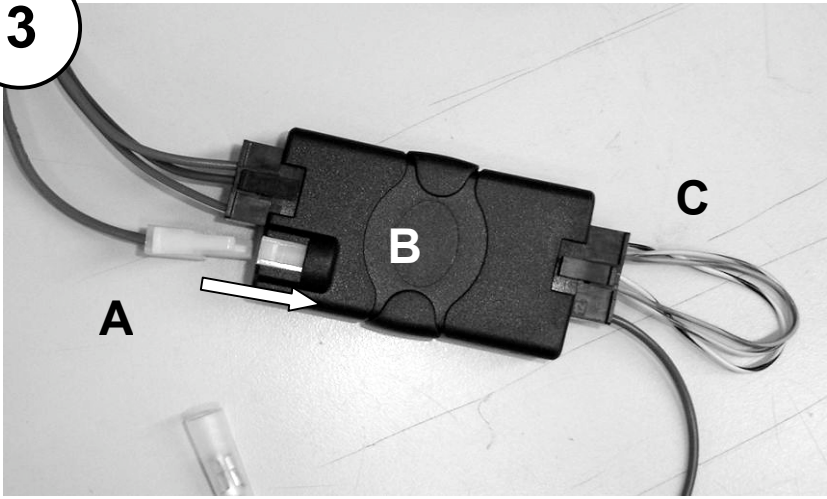

KENWOOD

Listen to the Future

Steering Wheel Remote Control Adaptor

CAW-CT7090
Citroen Xantia 05/93-06/00

www.kenwood-europe.com

1

2

3

4

Vehicle Function	Click	Hold
+	Vol+	-
-	Vol-	-
MUTE/CHANGE	Mute	-
MODE	Source/On	-
—	Seek+	-
—	Seek-	-
Memo __	Preset +	
Memo __	Preset-	

*Functions Given are a general guide, exact functionality may vary with Kenwood Model/Vehicle