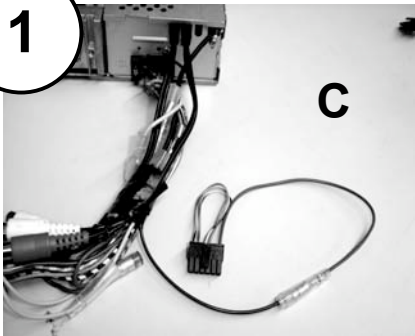

KENWOOD

Listen to the Future

Steering Wheel Remote Control Adaptor

CAW-CT7090
Citroen Xantia 05/93-06/00

www.kenwood-europe.com

1

2

3

4

Vehicle Function	Click	Hold
+	Vol+	-
-	Vol-	-
MUTE/CHANGE	Mute	-
MODE	Source/On	-
—	Seek+	-
—	Seek-	-
Memo __	Preset +	
Memo __	Preset-	

*Functions Given are a general guide, exact functionality may vary with Kenwood Model/Vehicle