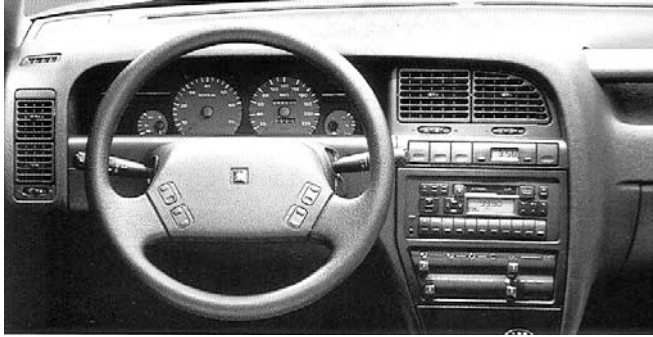

KENWOOD

Listen to the Future

Steering Wheel Remote Control Adaptor

CAW-CT7090
Citroen Xantia 05/93-06/00

www.kenwood-europe.com

1

2

3

4

Vehicle Function	Click	Hold
+	Vol+	-
-	Vol-	-
MUTE/CHANGE	Mute	-
MODE	Source/On	-
—	Seek+	-
—	Seek-	-
Memo __	Preset +	
Memo __	Preset-	

*Functions Given are a general guide, exact functionality may vary with Kenwood Model/Vehicle