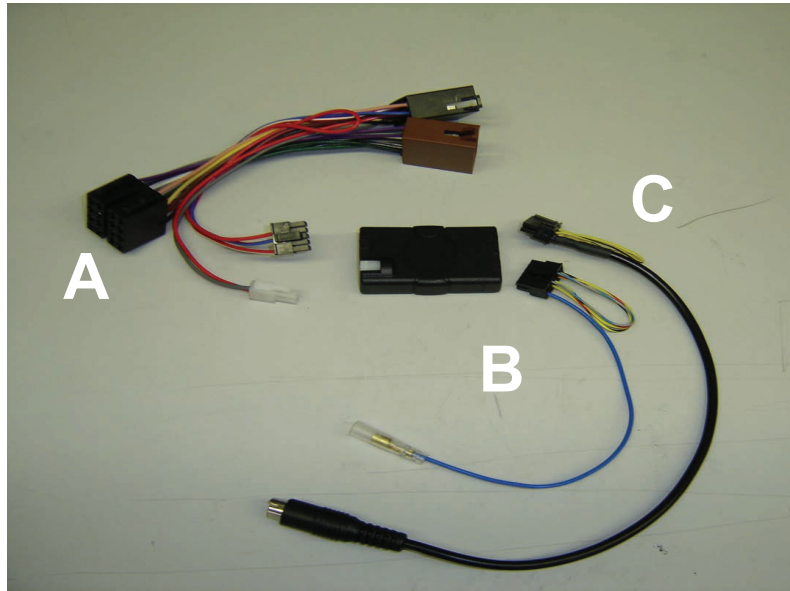

KENWOOD

Steering Wheel Remote Control Adaptor

CAW-CP7130

Citroen Xsara 11/97-11/99

Check for latest updates on:
www.kenwood.eu

1

OR

2

5

Vehicle Function	Click
+	Vol +
-	Vol -
MUTE	Mute
MODE	Source/On
▶▶	Seek+
◀◀	Seek-
Memo ▶▶	Presret +
Memo ◀◀	Preset -

*Functions Given are a general guide, exact functionality may vary with Kenwood Model/Vehicle