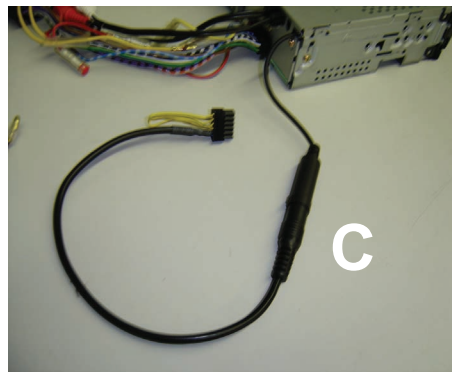

KENWOOD

Steering Wheel Remote Control Adaptor

CAW-CP7130

Citroen Xsara 11/97-11/99

Check for latest updates on:
www.kenwood.eu

1

OR

2

5

Vehicle Function	Click
+	Vol +
-	Vol -
MUTE	Mute
MODE	Source/On
▶▶	Seek+
◀◀	Seek-
Memo ▶▶	Presret +
Memo ◀◀	Preset -

*Functions Given are a general guide, exact functionality may vary with Kenwood Model/Vehicle