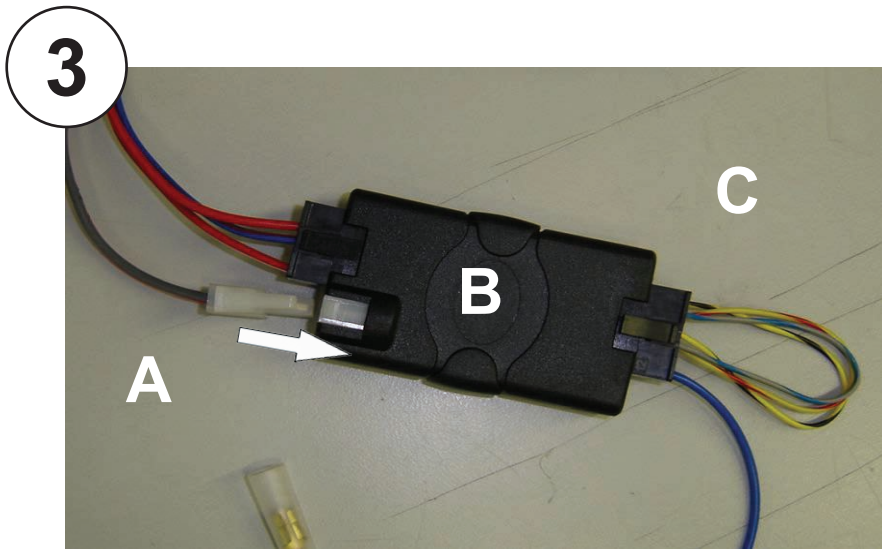

KENWOOD

Steering Wheel Remote Control Adaptor

CAW-CP7130

Citroen Xsara 11/97-11/99

Check for latest updates on:
www.kenwood.eu

1

OR

2

5

Vehicle Function	Click
+	Vol +
-	Vol -
MUTE	Mute
MODE	Source/On
▶▶	Seek+
◀◀	Seek-
Memo ▶▶	Presret +
Memo ◀◀	Preset -

*Functions Given are a general guide, exact functionality may vary with Kenwood Model/Vehicle