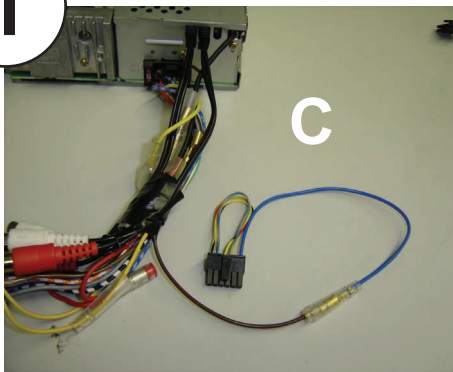

KENWOOD

Steering Wheel Remote Control Adaptor

CAW-CP7130

Citroen Xsara 11/97-11/99

Check for latest updates on:
www.kenwood.eu

1

OR

2

5

Vehicle Function	Click
+	Vol +
-	Vol -
MUTE	Mute
MODE	Source/On
▶▶	Seek+
◀◀	Seek-
Memo ▶▶	Presret +
Memo ◀◀	Preset -

*Functions Given are a general guide, exact functionality may vary with Kenwood Model/Vehicle