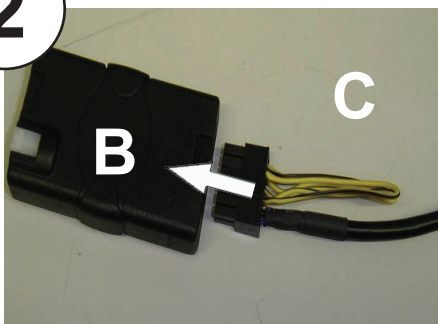

KENWOOD

Steering Wheel Remote Control Adaptor

CAW-CP7130

Citroen Xsara 11/97-11/99

Check for latest updates on:
www.kenwood.eu

1

OR

2

5

Vehicle Function	Click
+	Vol +
-	Vol -
MUTE	Mute
MODE	Source/On
▶▶	Seek+
◀◀	Seek-
Memo ▶▶	Presret +
Memo ◀◀	Preset -

*Functions Given are a general guide, exact functionality may vary with Kenwood Model/Vehicle