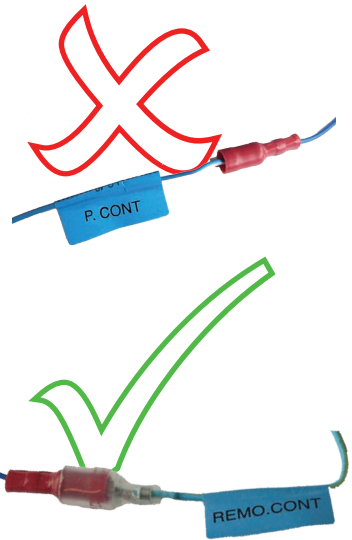

KENWOOD

Steering Wheel Remote Control Adaptor

CAW-CP7130

Citroen Xsara 11/97-11/99

Check for latest updates on:
www.kenwood.eu

1

OR

2

5

Vehicle Function	Click
+	Vol +
-	Vol -
MUTE	Mute
MODE	Source/On
▶▶	Seek+
◀◀	Seek-
Memo ▶▶	Presret +
Memo ◀◀	Preset -

*Functions Given are a general guide, exact functionality may vary with Kenwood Model/Vehicle