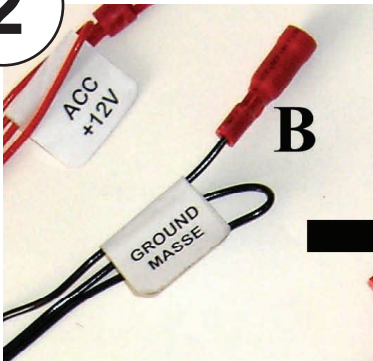

### **CAW-DW1300**

Chevrolet / Daewoo Nubira 04/2004 >

Chevrolet / Daewoo Lacetti 04/2004 >

Chevrolet / Daewoo Evanda 04/2004 >

Chevrolet / Daewoo Rezzo 04/2004 >

Check for latest updates on:  
[www.kenwood.eu](http://www.kenwood.eu)

1

2

3

4

OR

5

Vehicle Function	Click
+	Vol +
-	Vol -
Seek +	Seek +
Mute	Mute
Source	Source

\*Functions Given are a general guide, exact functionality may vary with Kenwood Model/Vehicle