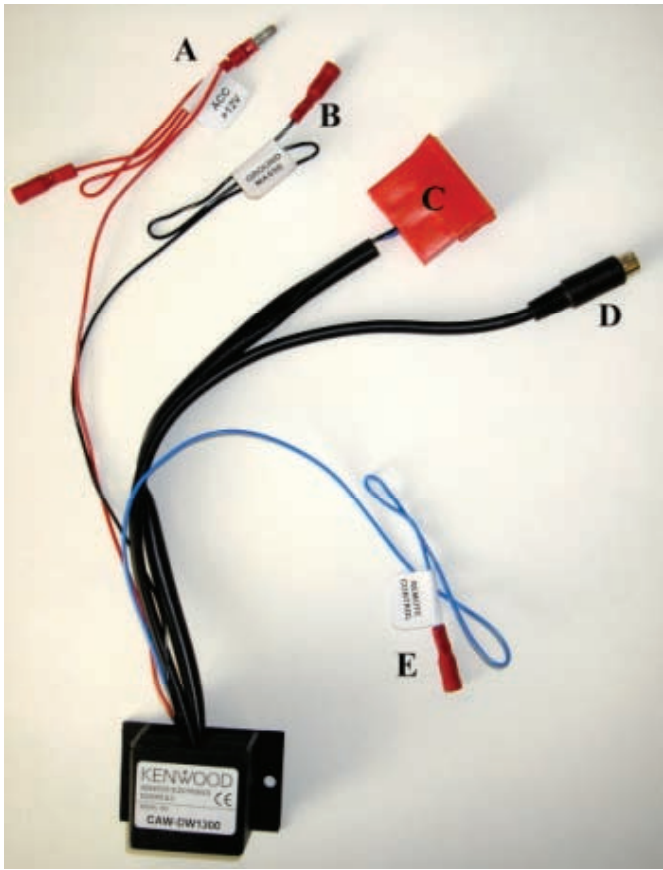

## Steering Wheel Remote Control Adaptor

### **CAW-DW1300**

Chevrolet / Daewoo Nubira 04/2004 >

Chevrolet / Daewoo Lacetti 04/2004 >

Chevrolet / Daewoo Evanda 04/2004 >

Chevrolet / Daewoo Rezzo 04/2004 >

Check for latest updates on:  
[www.kenwood.eu](http://www.kenwood.eu)

1

2

3

4

OR

5

Vehicle Function	Click
+	Vol +
-	Vol -
Seek +	Seek +
Mute	Mute
Source	Source

\*Functions Given are a general guide, exact functionality may vary with Kenwood Model/Vehicle