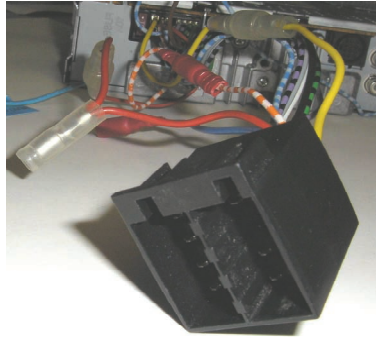

## Steering Wheel Remote Control Adaptor

### **CAW-DW1300**

Chevrolet / Daewoo Nubira 04/2004 >

Chevrolet / Daewoo Lacetti 04/2004 >

Chevrolet / Daewoo Evanda 04/2004 >

Chevrolet / Daewoo Rezzo 04/2004 >

Check for latest updates on:  
[www.kenwood.eu](http://www.kenwood.eu)

1

2

3

4

OR

5

Vehicle Function	Click
+	Vol +
-	Vol -
Seek +	Seek +
Mute	Mute
Source	Source

\*Functions Given are a general guide, exact functionality may vary with Kenwood Model/Vehicle