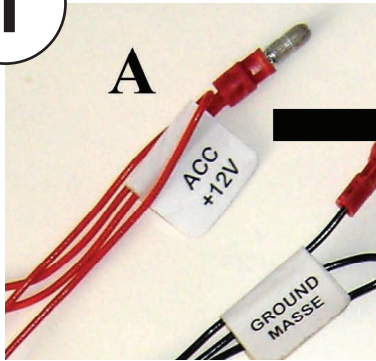

## Steering Wheel Remote Control Adaptor

### **CAW-DW1300**

Chevrolet / Daewoo Nubira 04/2004 >

Chevrolet / Daewoo Lacetti 04/2004 >

Chevrolet / Daewoo Evanda 04/2004 >

Chevrolet / Daewoo Rezzo 04/2004 >

Check for latest updates on:  
[www.kenwood.eu](http://www.kenwood.eu)

1

2

3

4

OR

5

Vehicle Function	Click
+	Vol +
-	Vol -
Seek +	Seek +
Mute	Mute
Source	Source

\*Functions Given are a general guide, exact functionality may vary with Kenwood Model/Vehicle