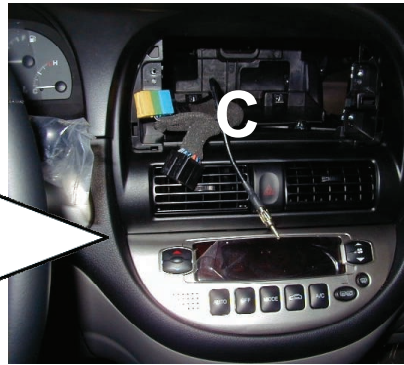

## Steering Wheel Remote Control Adaptor

1

2

3

4

OR

5

Vehicle Function	Click
+	Vol +
-	Vol -
Seek +	Seek +
Mute	Mute
Source	Source

\*Functions Given are a general guide, exact functionality may vary with Kenwood Model/Vehicle