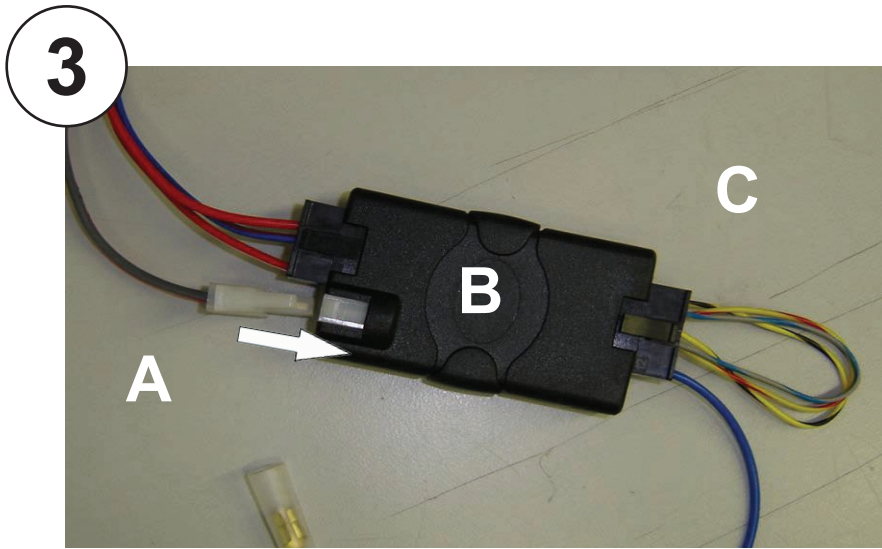

KENWOOD

Steering Wheel Remote Control Adaptor

CAW-FD7510

Ford Fiesta 2002 >

Check for latest updates on:
www.kenwood.eu

1

OR

2

Vehicle Function	Click
Vol +	Vol +
Vol -	Vol -
▶▶	Seek +
◀◀	Seek -
Mode	Source

*Functions Given are a general guide, exact functionality may vary with Kenwood Model/Vehicle