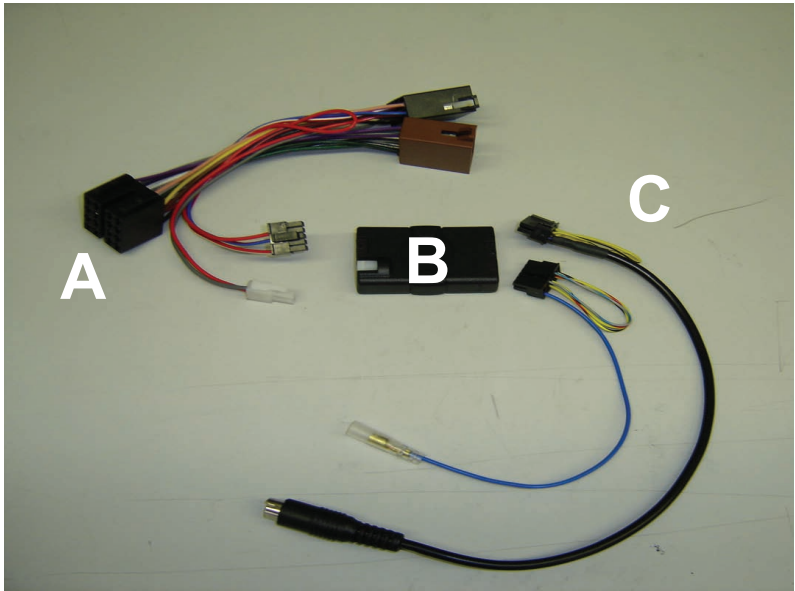

KENWOOD

Steering Wheel Remote Control Adaptor

CAW-FD7510

Ford Fiesta 2002 >

Check for latest updates on:
www.kenwood.eu

1

OR

2

Vehicle Function	Click
Vol +	Vol +
Vol -	Vol -
▶▶	Seek +
◀◀	Seek -
Mode	Source

*Functions Given are a general guide, exact functionality may vary with Kenwood Model/Vehicle