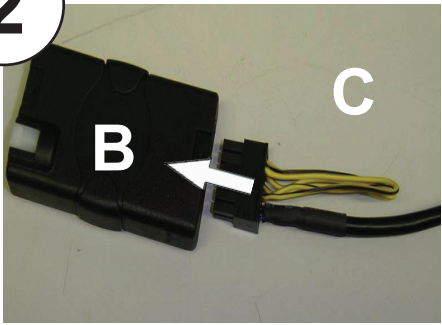

KENWOOD

Steering Wheel Remote Control Adaptor

CAW-FD7510

Ford Fiesta 2002 >

Check for latest updates on:
www.kenwood.eu

1

OR

2

Vehicle Function	Click
Vol +	Vol +
Vol -	Vol -
▶▶	Seek +
◀◀	Seek -
Mode	Source

*Functions Given are a general guide, exact functionality may vary with Kenwood Model/Vehicle