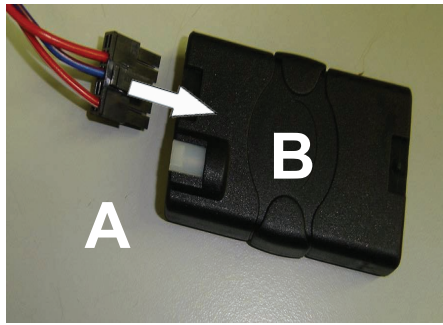

KENWOOD

Steering Wheel Remote Control Adaptor

CAW-FD7510

Ford Fiesta 2002 >

Check for latest updates on:
www.kenwood.eu

1

OR

2

Vehicle Function	Click
Vol +	Vol +
Vol -	Vol -
▶▶	Seek +
◀◀	Seek -
Mode	Source

*Functions Given are a general guide, exact functionality may vary with Kenwood Model/Vehicle