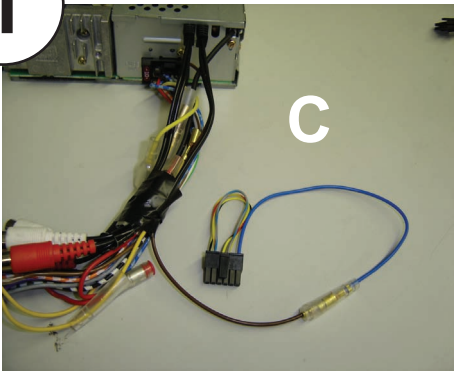

KENWOOD

Steering Wheel Remote Control Adaptor

CAW-FD7510

Ford Fiesta 2002 >

Check for latest updates on:
www.kenwood.eu

1

OR

2

Vehicle Function	Click
Vol +	Vol +
Vol -	Vol -
▶▶	Seek +
◀◀	Seek -
Mode	Source

*Functions Given are a general guide, exact functionality may vary with Kenwood Model/Vehicle