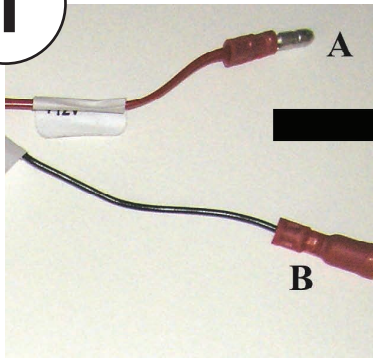

## Steering Wheel Remote Control Adaptor

**CAW-FI1210**

Fiat Stilo 2002 >

Check for latest updates on:  
[www.kenwood.eu](http://www.kenwood.eu)

1

2

3

4

OR

5

Vehicle Function	Click
+	Vol +
-	Vol -
▲	Seek +
▼	Seek -
>	Preset +
<	Preset -
SRC	Source

\*Functions Given are a general guide, exact functionality may vary with Kenwood Model/Vehicle