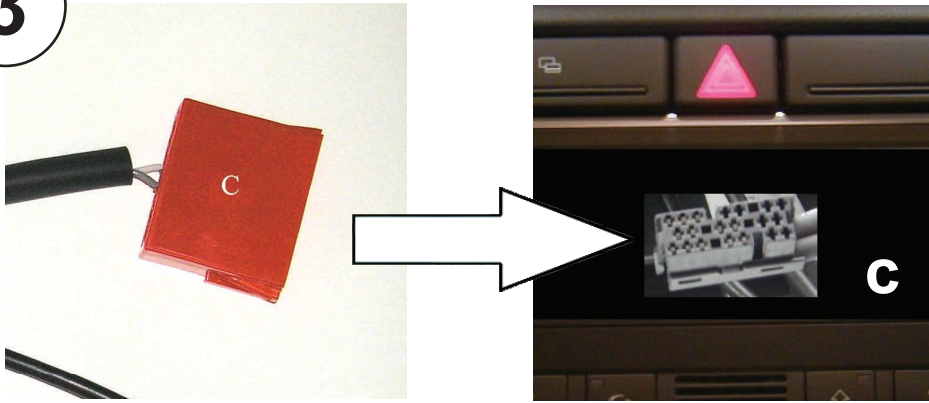

## Steering Wheel Remote Control Adaptor

**CAW-FI1210**

Fiat Stilo 2002 >

Check for latest updates on:  
[www.kenwood.eu](http://www.kenwood.eu)

1

2

3

4

OR

5

Vehicle Function	Click
+	Vol +
-	Vol -
▲	Seek +
▼	Seek -
>	Preset +
<	Preset -
SRC	Source

\*Functions Given are a general guide, exact functionality may vary with Kenwood Model/Vehicle