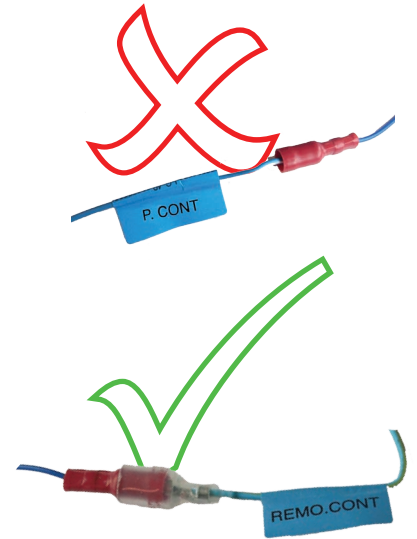

## Steering Wheel Remote Control Adaptor

**CAW-FI1210**

Fiat Stilo 2002 >

Check for latest updates on:  
[www.kenwood.eu](http://www.kenwood.eu)

1

2

3

4

OR

5

Vehicle Function	Click
+	Vol +
-	Vol -
▲	Seek +
▼	Seek -
>	Preset +
<	Preset -
SRC	Source

\*Functions Given are a general guide, exact functionality may vary with Kenwood Model/Vehicle