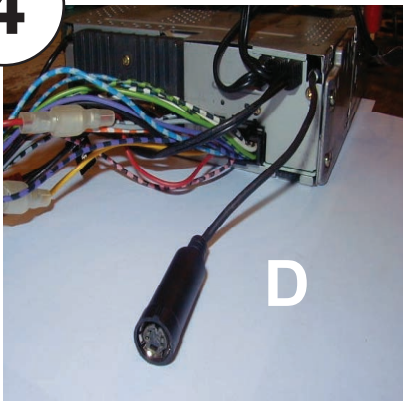

## Steering Wheel Remote Control Adaptor

**CAW-FI1210**

Fiat Stilo 2002 >

Check for latest updates on:  
[www.kenwood.eu](http://www.kenwood.eu)

1

2

3

4

OR

5

Vehicle Function	Click
+	Vol +
-	Vol -
▲	Seek +
▼	Seek -
>	Preset +
<	Preset -
SRC	Source

\*Functions Given are a general guide, exact functionality may vary with Kenwood Model/Vehicle