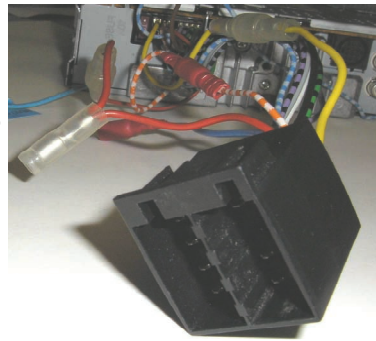

## Steering Wheel Remote Control Adaptor

**CAW-FI1210**

Fiat Stilo 2002 >

Check for latest updates on:  
[www.kenwood.eu](http://www.kenwood.eu)

1

2

3

4

OR

5

Vehicle Function	Click
+	Vol +
-	Vol -
▲	Seek +
▼	Seek -
>	Preset +
<	Preset -
SRC	Source

\*Functions Given are a general guide, exact functionality may vary with Kenwood Model/Vehicle