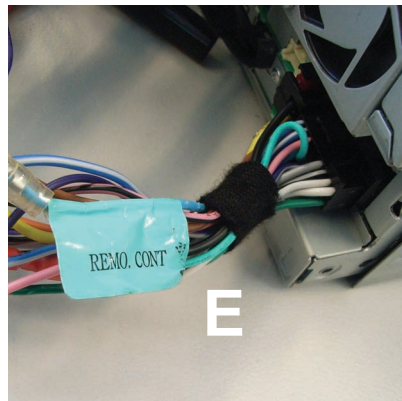

## Steering Wheel Remote Control Adaptor

**CAW-FI1210**

Fiat Stilo 2002 >

Check for latest updates on:  
[www.kenwood.eu](http://www.kenwood.eu)

1

2

3

4

OR

5

Vehicle Function	Click
+	Vol +
-	Vol -
▲	Seek +
▼	Seek -
>	Preset +
<	Preset -
SRC	Source

\*Functions Given are a general guide, exact functionality may vary with Kenwood Model/Vehicle