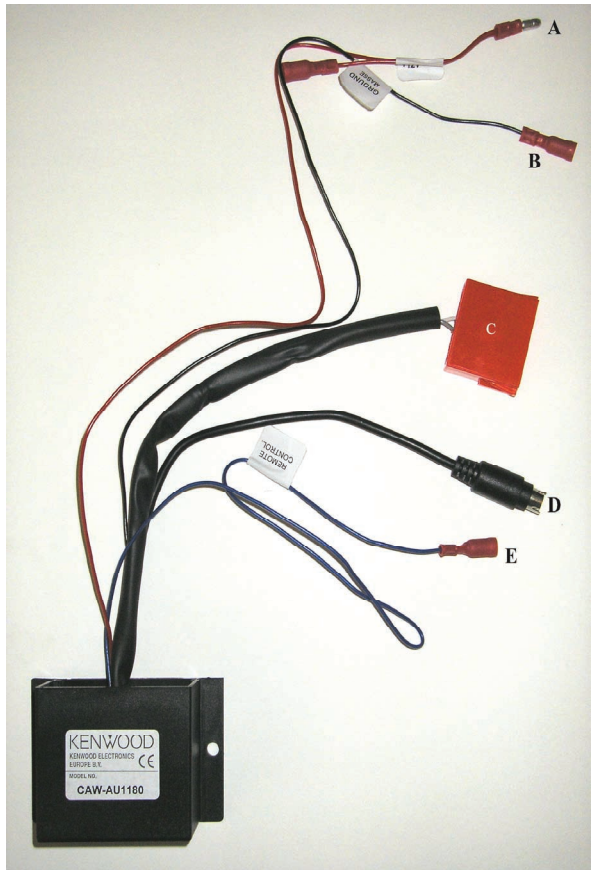

## Steering Wheel Remote Control Adaptor

**CAW-FI1210**

Fiat Stilo 2002 >

Check for latest updates on:  
[www.kenwood.eu](http://www.kenwood.eu)

1

2

3

4

OR

5

Vehicle Function	Click
+	Vol +
-	Vol -
▲	Seek +
▼	Seek -
>	Preset +
<	Preset -
SRC	Source

\*Functions Given are a general guide, exact functionality may vary with Kenwood Model/Vehicle