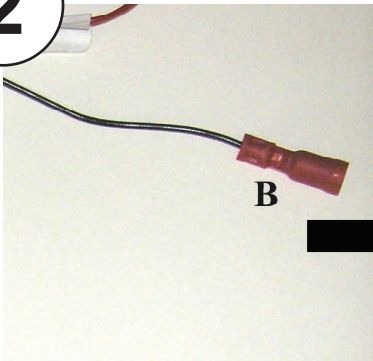

## Steering Wheel Remote Control Adaptor

**CAW-FI1210**

Fiat Stilo 2002 >

Check for latest updates on:  
[www.kenwood.eu](http://www.kenwood.eu)

1

2

3

4

OR

5

Vehicle Function	Click
+	Vol +
-	Vol -
▲	Seek +
▼	Seek -
>	Preset +
<	Preset -
SRC	Source

\*Functions Given are a general guide, exact functionality may vary with Kenwood Model/Vehicle