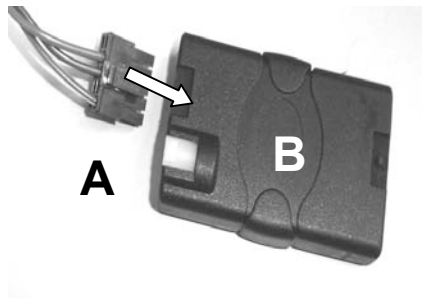

KENWOOD

Listen to the Future

Steering Wheel Remote Control Adaptor

CAW-FT7050

Fiat Punto 10/95-08/99

Fiat Marea 03/97-06/99

www.kenwood-europe.com

1

2

3

Set Mode for required vehicle using Orange & Yellow Jumper leads (See Below)

Vehicle	Yellow Jumper	Orange Jumper
Punto 10/95-08/99	Open	Open
Marea 03/97-06/99	Open	Connected
Marea 03/97-06/99	Connected	Open
(Volume/Seek Commands Reversed)		