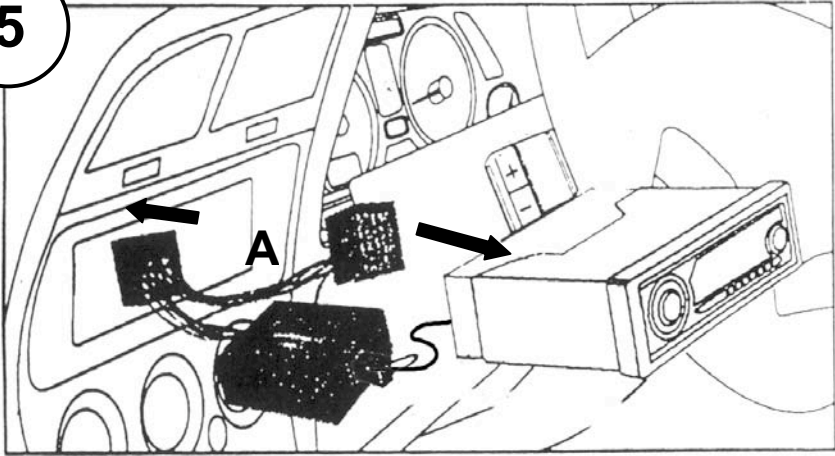

2

3

Set Mode for required vehicle using Orange & Yellow Jumper leads (See Below)

Vehicle	Yellow Jumper	Orange Jumper
Punto 10/95-08/99	Open	Open
Marea 03/97-06/99	Open	Connected
Marea 03/97-06/99	Connected	Open
(Volume/Seek Commands Reversed)		

NOTE: If Mode settings are changed once connected to the vehicle, Harness A must be disconnected and re-connected before the settings will take effect.

4

5

Vehicle Function	Click	Hold
_/+	Vol+	-
_/-	Vol-	-
+	Seek+	Preset+
-	Seek-	Preset-
Tune	Seek+	Seek-
Band	Source/On	
Mode	Source/On	
Mute	Mute	