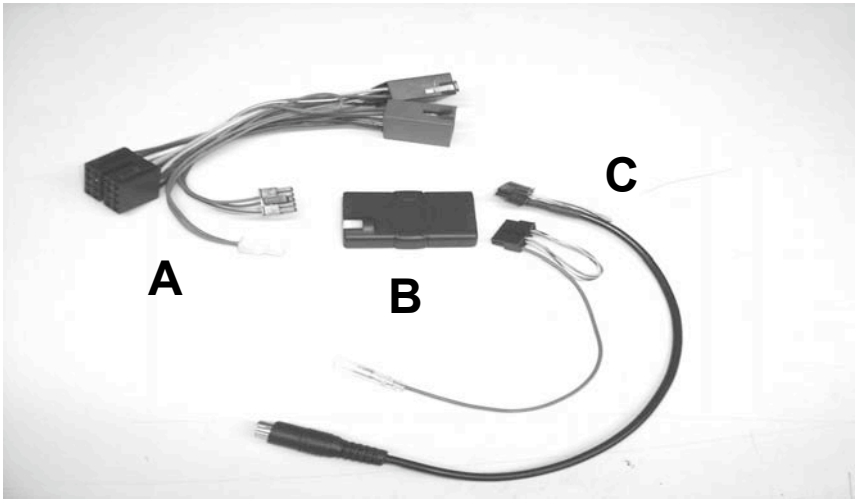

KENWOOD

Listen to the Future

Steering Wheel Remote Control Adaptor

CAW-FT7050

Fiat Punto 10/95-08/99

Fiat Marea 03/97-06/99

www.kenwood-europe.com

1

2

3

Set Mode for required vehicle using Orange & Yellow Jumper leads (See Below)

Vehicle	Yellow Jumper	Orange Jumper
Punto 10/95-08/99	Open	Open
Marea 03/97-06/99	Open	Connected
Marea 03/97-06/99	Connected	Open
(Volume/Seek Commands Reversed)		

NOTE: If Mode settings are changed once connected to the vehicle, Harness A must be disconnected and re-connected before the settings will take effect.

4

5

Vehicle Function	Click	Hold
_/+	Vol+	-
_/-	Vol-	-
+	Seek+	Preset+
-	Seek-	Preset-
Tune	Seek+	Seek-
Band	Source/On	
Mode	Source/On	
Mute	Mute	