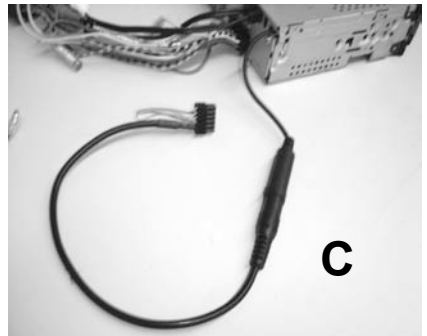

KENWOOD

Listen to the Future

Steering Wheel Remote Control Adaptor

CAW-FT7050

Fiat Punto 10/95-08/99

Fiat Marea 03/97-06/99

www.kenwood-europe.com

1

2

3

Set Mode for required vehicle using Orange & Yellow Jumper leads (See Below)

Vehicle	Yellow Jumper	Orange Jumper
Punto 10/95-08/99	Open	Open
Marea 03/97-06/99	Open	Connected
Marea 03/97-06/99	Connected	Open
(Volume/Seek Commands Reversed)		

NOTE: If Mode settings are changed once connected to the vehicle, Harness A must be disconnected and re-connected before the settings will take effect.

4

5

Vehicle Function	Click	Hold
_/+	Vol+	-
_/-	Vol-	-
+	Seek+	Preset+
-	Seek-	Preset-
Tune	Seek+	Seek-
Band	Source/On	
Mode	Source/On	
Mute	Mute	