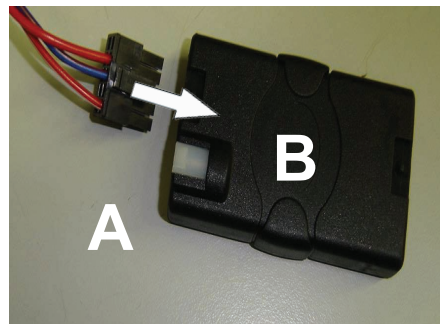

KENWOOD

Steering Wheel Remote Control Adaptor

CAW-MI7380

BMW Mini 08/01-09/06

(2-spoke steering wheel with 40 way connector)

Check for latest updates on:
www.kenwood.eu

1

OR

2

Vehicle Function	Click
▲	Seek +
▼	Seek -
+	Vol +
-	Vol -
Source	Mute
Mute	Mute

*Functions Given are a general guide, exact functionality may vary with Kenwood Model/Vehicle