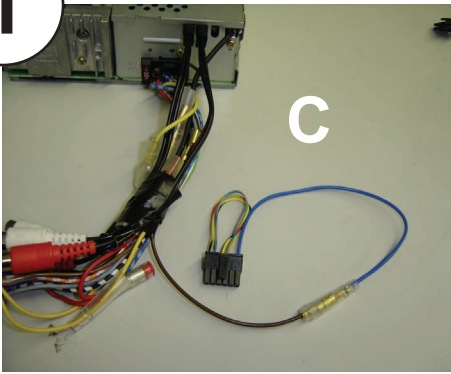

KENWOOD

Steering Wheel Remote Control Adaptor

CAW-MI7380

BMW Mini 08/01-09/06

(2-spoke steering wheel with 40 way connector)

Check for latest updates on:
www.kenwood.eu

1

OR

2

Vehicle Function	Click
▲	Seek +
▼	Seek -
+	Vol +
-	Vol -
Source	Mute
Mute	Mute

*Functions Given are a general guide, exact functionality may vary with Kenwood Model/Vehicle