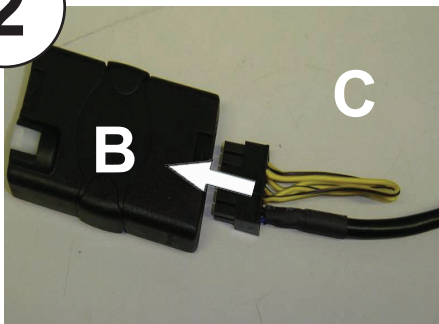

KENWOOD

Steering Wheel Remote Control Adaptor

CAW-MI7380

BMW Mini 08/01-09/06

(2-spoke steering wheel with 40 way connector)

Check for latest updates on:
www.kenwood.eu

1

OR

2

Vehicle Function	Click
▲	Seek +
▼	Seek -
+	Vol +
-	Vol -
Source	Mute
Mute	Mute

*Functions Given are a general guide, exact functionality may vary with Kenwood Model/Vehicle