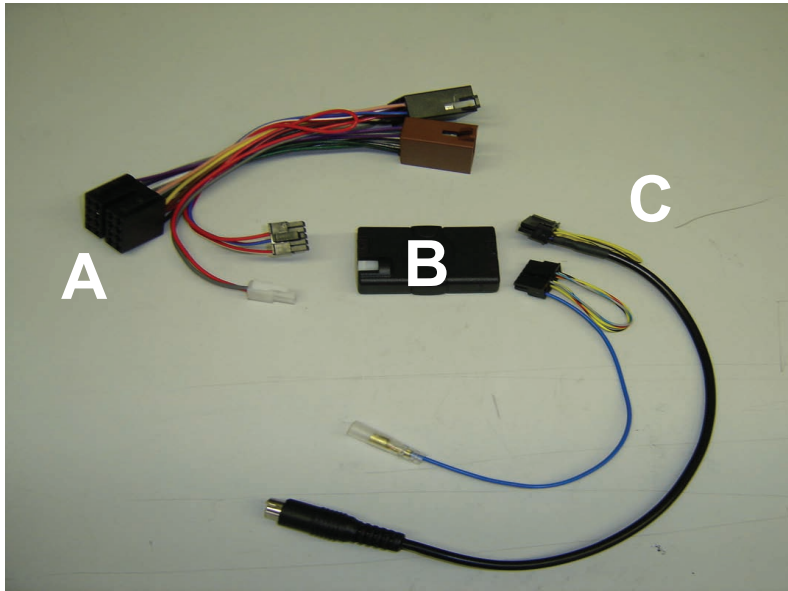

KENWOOD

Steering Wheel Remote Control Adaptor

CAW-MI7380

BMW Mini 08/01-09/06

(2-spoke steering wheel with 40 way connector)

Check for latest updates on:
www.kenwood.eu

1

OR

2

Vehicle Function	Click
▲	Seek +
▼	Seek -
+	Vol +
-	Vol -
Source	Mute
Mute	Mute

*Functions Given are a general guide, exact functionality may vary with Kenwood Model/Vehicle