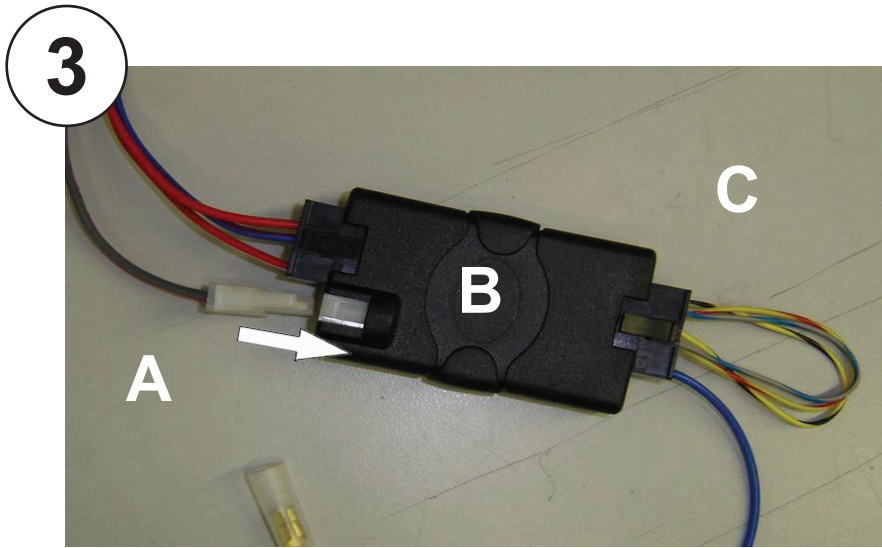

KENWOOD

Steering Wheel Remote Control Adaptor

CAW-MI7380

BMW Mini 08/01-09/06

(2-spoke steering wheel with 40 way connector)

Check for latest updates on:
www.kenwood.eu

1

OR

2

Vehicle Function	Click
▲	Seek +
▼	Seek -
+	Vol +
-	Vol -
Source	Mute
Mute	Mute

*Functions Given are a general guide, exact functionality may vary with Kenwood Model/Vehicle