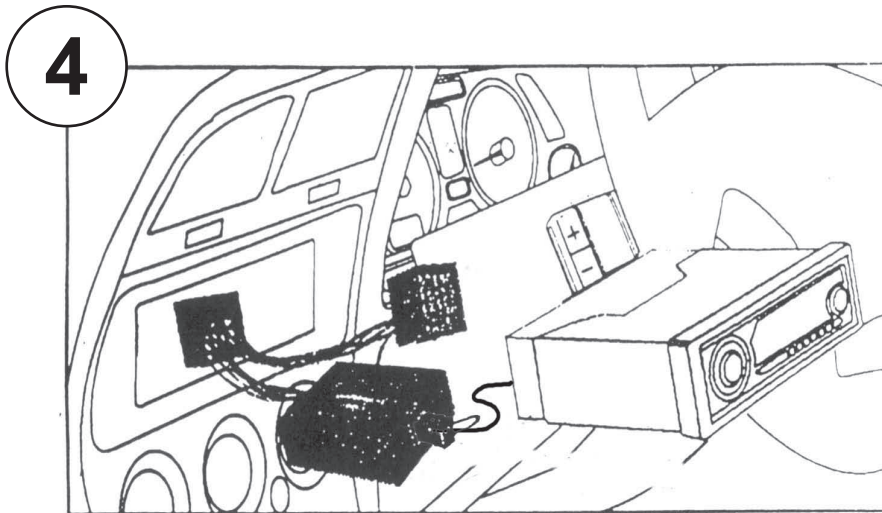

Vehicle Function	Click
▲	Seek +
▼	Seek -
+	Vol +
-	Vol -
Source	Mute
Mute	Mute

*Functions Given are a general guide, exact functionality may vary with Kenwood Model/Vehicle