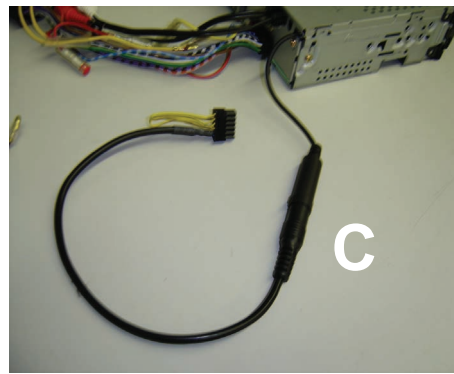

KENWOOD

Steering Wheel Remote Control Adaptor

CAW-NS7700

Nissan Micra 2003 >

Check for latest updates on:
www.kenwood.eu

1

OR

2

Vehicle Function	Click	Hold
Vol +	Vol +	
Vol -	Vol -	
▶▶	Seek +	Preset +
◀◀	Seek -	Preset -
SRC	Source	

*Functions Given are a general guide, exact functionality may vary with Kenwood Model/Vehicle