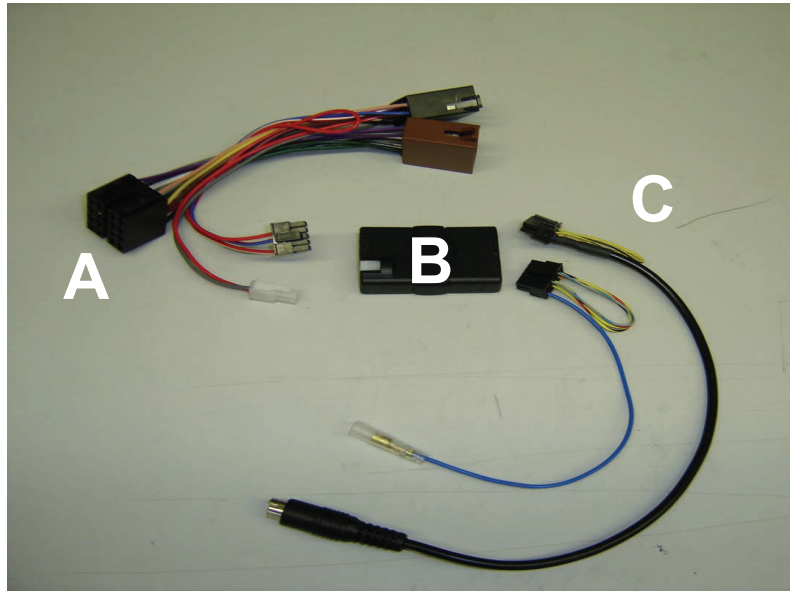

KENWOOD

Steering Wheel Remote Control Adaptor

CAW-NS7700

Nissan Micra 2003 >

Check for latest updates on:
www.kenwood.eu

1

OR

2

Vehicle Function	Click	Hold
Vol +	Vol +	
Vol -	Vol -	
▶▶	Seek +	Preset +
◀◀	Seek -	Preset -
SRC	Source	

*Functions Given are a general guide, exact functionality may vary with Kenwood Model/Vehicle