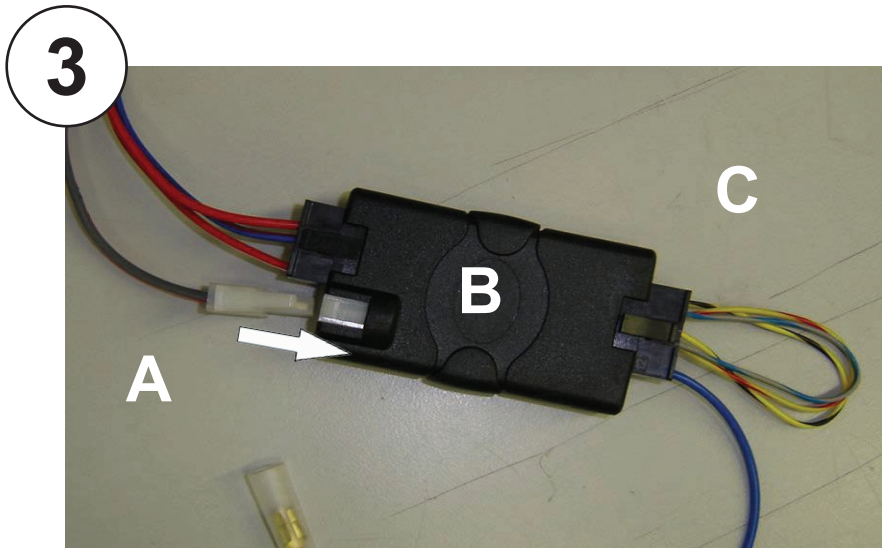

KENWOOD

Steering Wheel Remote Control Adaptor

CAW-NS7700

Nissan Micra 2003 >

Check for latest updates on:
www.kenwood.eu

1

OR

2

Vehicle Function	Click	Hold
Vol +	Vol +	
Vol -	Vol -	
▶▶	Seek +	Preset +
◀◀	Seek -	Preset -
SRC	Source	

*Functions Given are a general guide, exact functionality may vary with Kenwood Model/Vehicle