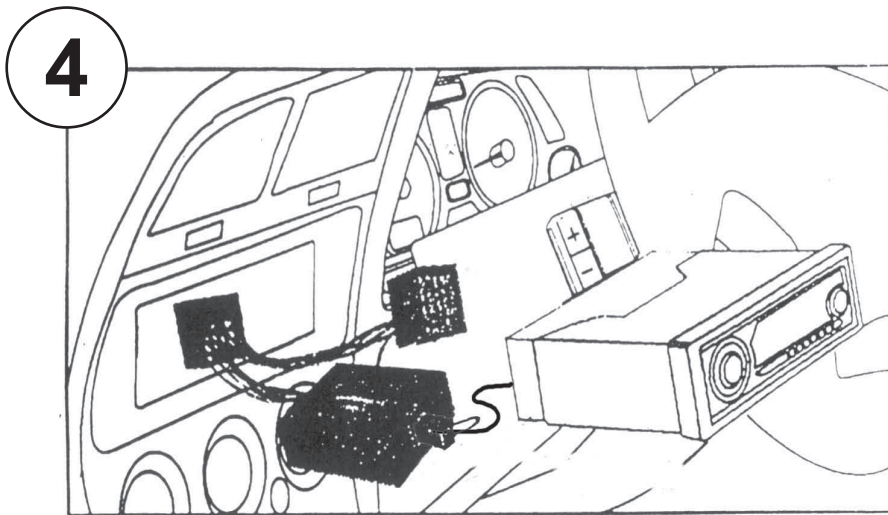

KENWOOD

Steering Wheel Remote Control Adaptor

CAW-NS7700

Nissan Micra 2003 >

Check for latest updates on:
www.kenwood.eu

1

OR

2

Vehicle Function	Click	Hold
Vol +	Vol +	
Vol -	Vol -	
▶▶	Seek +	Preset +
◀◀	Seek -	Preset -
SRC	Source	

*Functions Given are a general guide, exact functionality may vary with Kenwood Model/Vehicle