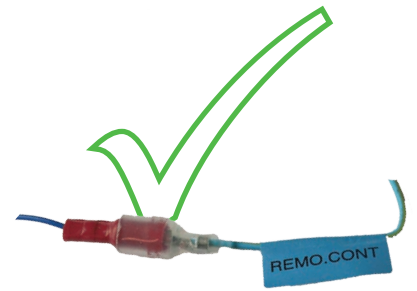

KENWOOD

Steering Wheel Remote Control Adaptor

CAW-NS7700

Nissan Micra 2003 >

Check for latest updates on:
www.kenwood.eu

1

OR

2

Vehicle Function	Click	Hold
Vol +	Vol +	
Vol -	Vol -	
▶▶	Seek +	Preset +
◀◀	Seek -	Preset -
SRC	Source	

*Functions Given are a general guide, exact functionality may vary with Kenwood Model/Vehicle