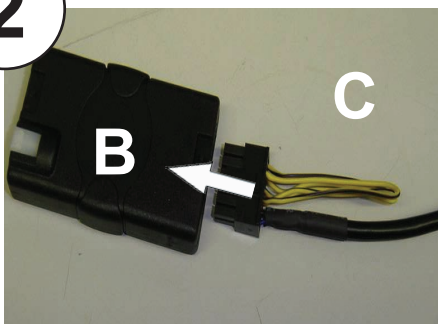

KENWOOD

Steering Wheel Remote Control Adaptor

CAW-NS7700

Nissan Micra 2003 >

Check for latest updates on:
www.kenwood.eu

1

OR

2

Vehicle Function	Click	Hold
Vol +	Vol +	
Vol -	Vol -	
▶▶	Seek +	Preset +
◀◀	Seek -	Preset -
SRC	Source	

*Functions Given are a general guide, exact functionality may vary with Kenwood Model/Vehicle