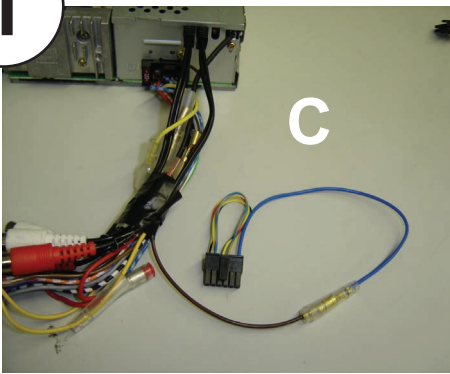

KENWOOD

Steering Wheel Remote Control Adaptor

CAW-NS7700

Nissan Micra 2003 >

Check for latest updates on:
www.kenwood.eu

1

OR

2

Vehicle Function	Click	Hold
Vol +	Vol +	
Vol -	Vol -	
▶▶	Seek +	Preset +
◀◀	Seek -	Preset -
SRC	Source	

*Functions Given are a general guide, exact functionality may vary with Kenwood Model/Vehicle