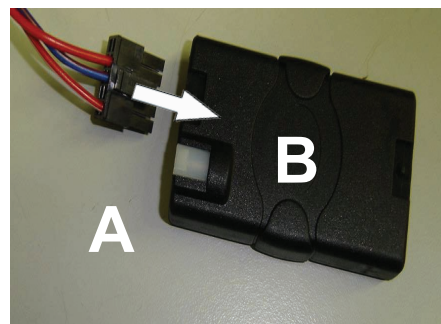

KENWOOD

Steering Wheel Remote Control Adaptor

CAW-NS7700

Nissan Micra 2003 >

Check for latest updates on:
www.kenwood.eu

1

OR

2

Vehicle Function	Click	Hold
Vol +	Vol +	
Vol -	Vol -	
▶▶	Seek +	Preset +
◀◀	Seek -	Preset -
SRC	Source	

*Functions Given are a general guide, exact functionality may vary with Kenwood Model/Vehicle