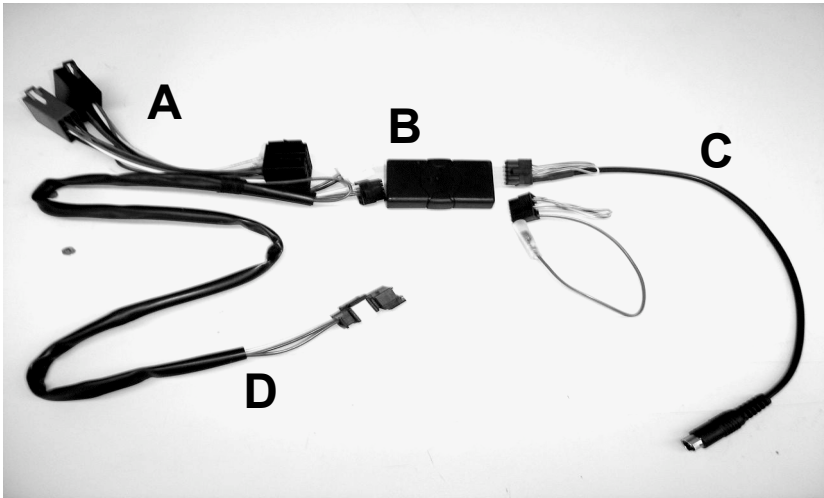

KENWOOD

Listen to the Future

Steering Wheel Remote Control Adaptor

CAW-PG7240

Peugeot 406 04/99-06/04

www.kenwood-europe.com

1

2

3

4

5

Remove the steering column shroud and locate the brown 4 way connector on the vehicle harness, Connect Harness D.

Vehicle Function	Click	Hold
Vol+	Vol+	-
Vol-	Vol-	-
—	Seek+	-
—	Seek-	-
Source	Source	
Change	Mode	