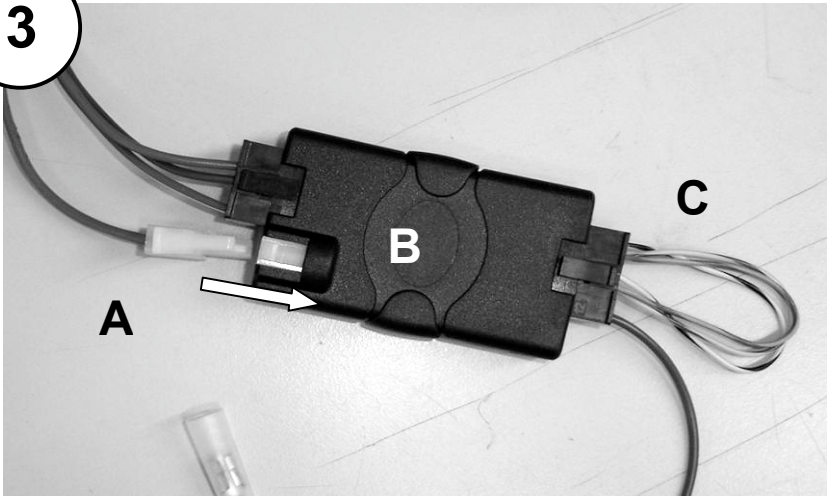

KENWOOD

Listen to the Future

Steering Wheel Remote Control Adaptor

CAW-PG7240

Peugeot 406 04/99-06/04

www.kenwood-europe.com

1

2

3

4

5

Remove the steering column shroud and locate the brown 4 way connector on the vehicle harness, Connect Harness D.

Vehicle Function	Click	Hold
Vol+	Vol+	-
Vol-	Vol-	-
—	Seek+	-
—	Seek-	-
Source	Source	
Change	Mode	