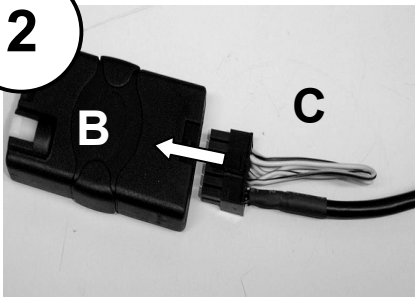

KENWOOD

Listen to the Future

Steering Wheel Remote Control Adaptor

CAW-PG7240

Peugeot 406 04/99-06/04

www.kenwood-europe.com

1

2

3

4

5

Remove the steering column shroud and locate the brown 4 way connector on the vehicle harness, Connect Harness D.

Vehicle Function	Click	Hold
Vol+	Vol+	-
Vol-	Vol-	-
—	Seek+	-
—	Seek-	-
Source	Source	
Change	Mode	