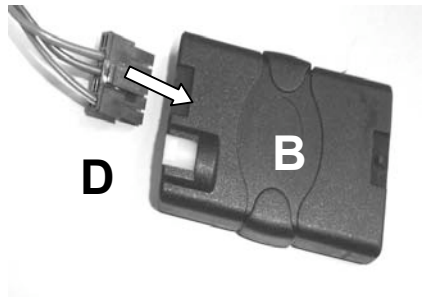

KENWOOD

Listen to the Future

Steering Wheel Remote Control Adaptor

CAW-PG7240

Peugeot 406 04/99-06/04

www.kenwood-europe.com

1

2

3

4

5

Remove the steering column shroud and locate the brown 4 way connector on the vehicle harness, Connect Harness D.

Vehicle Function	Click	Hold
Vol+	Vol+	-
Vol-	Vol-	-
—	Seek+	-
—	Seek-	-
Source	Source	
Change	Mode	