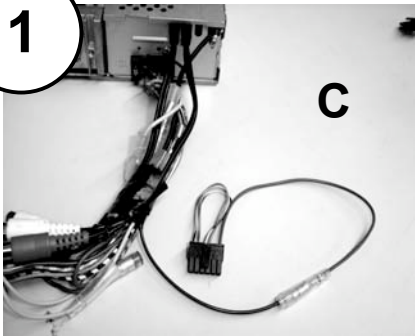

KENWOOD

Listen to the Future

Steering Wheel Remote Control Adaptor

CAW-PG7240

Peugeot 406 04/99-06/04

www.kenwood-europe.com

1

2

3

4

5

Remove the steering column shroud and locate the brown 4 way connector on the vehicle harness, Connect Harness D.

Vehicle Function	Click	Hold
Vol+	Vol+	-
Vol-	Vol-	-
—	Seek+	-
—	Seek-	-
Source	Source	
Change	Mode	