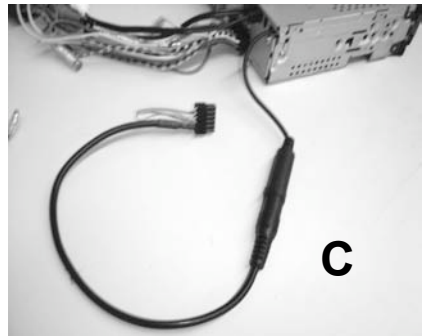

KENWOOD

Listen to the Future

Steering Wheel Remote Control Adaptor

CAW-PG7240

Peugeot 406 04/99-06/04

www.kenwood-europe.com

1

2

3

4

5

Remove the steering column shroud and locate the brown 4 way connector on the vehicle harness, Connect Harness D.

Vehicle Function	Click	Hold
Vol+	Vol+	-
Vol-	Vol-	-
—	Seek+	-
—	Seek-	-
Source	Source	
Change	Mode	