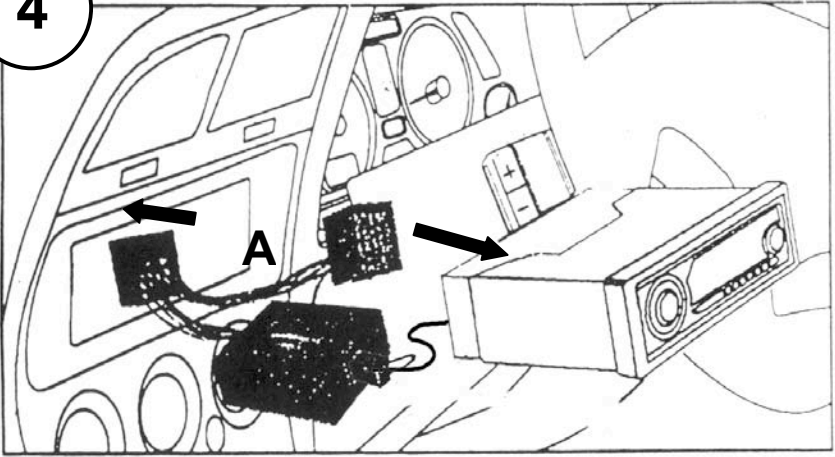

KENWOOD

Listen to the Future

Steering Wheel Remote Control Adaptor

CAW-PG7240

Peugeot 406 04/99-06/04

www.kenwood-europe.com

1

2

3

4

5

Remove the steering column shroud and locate the brown 4 way connector on the vehicle harness, Connect Harness D.

Vehicle Function	Click	Hold
Vol+	Vol+	-
Vol-	Vol-	-
—	Seek+	-
—	Seek-	-
Source	Source	
Change	Mode	